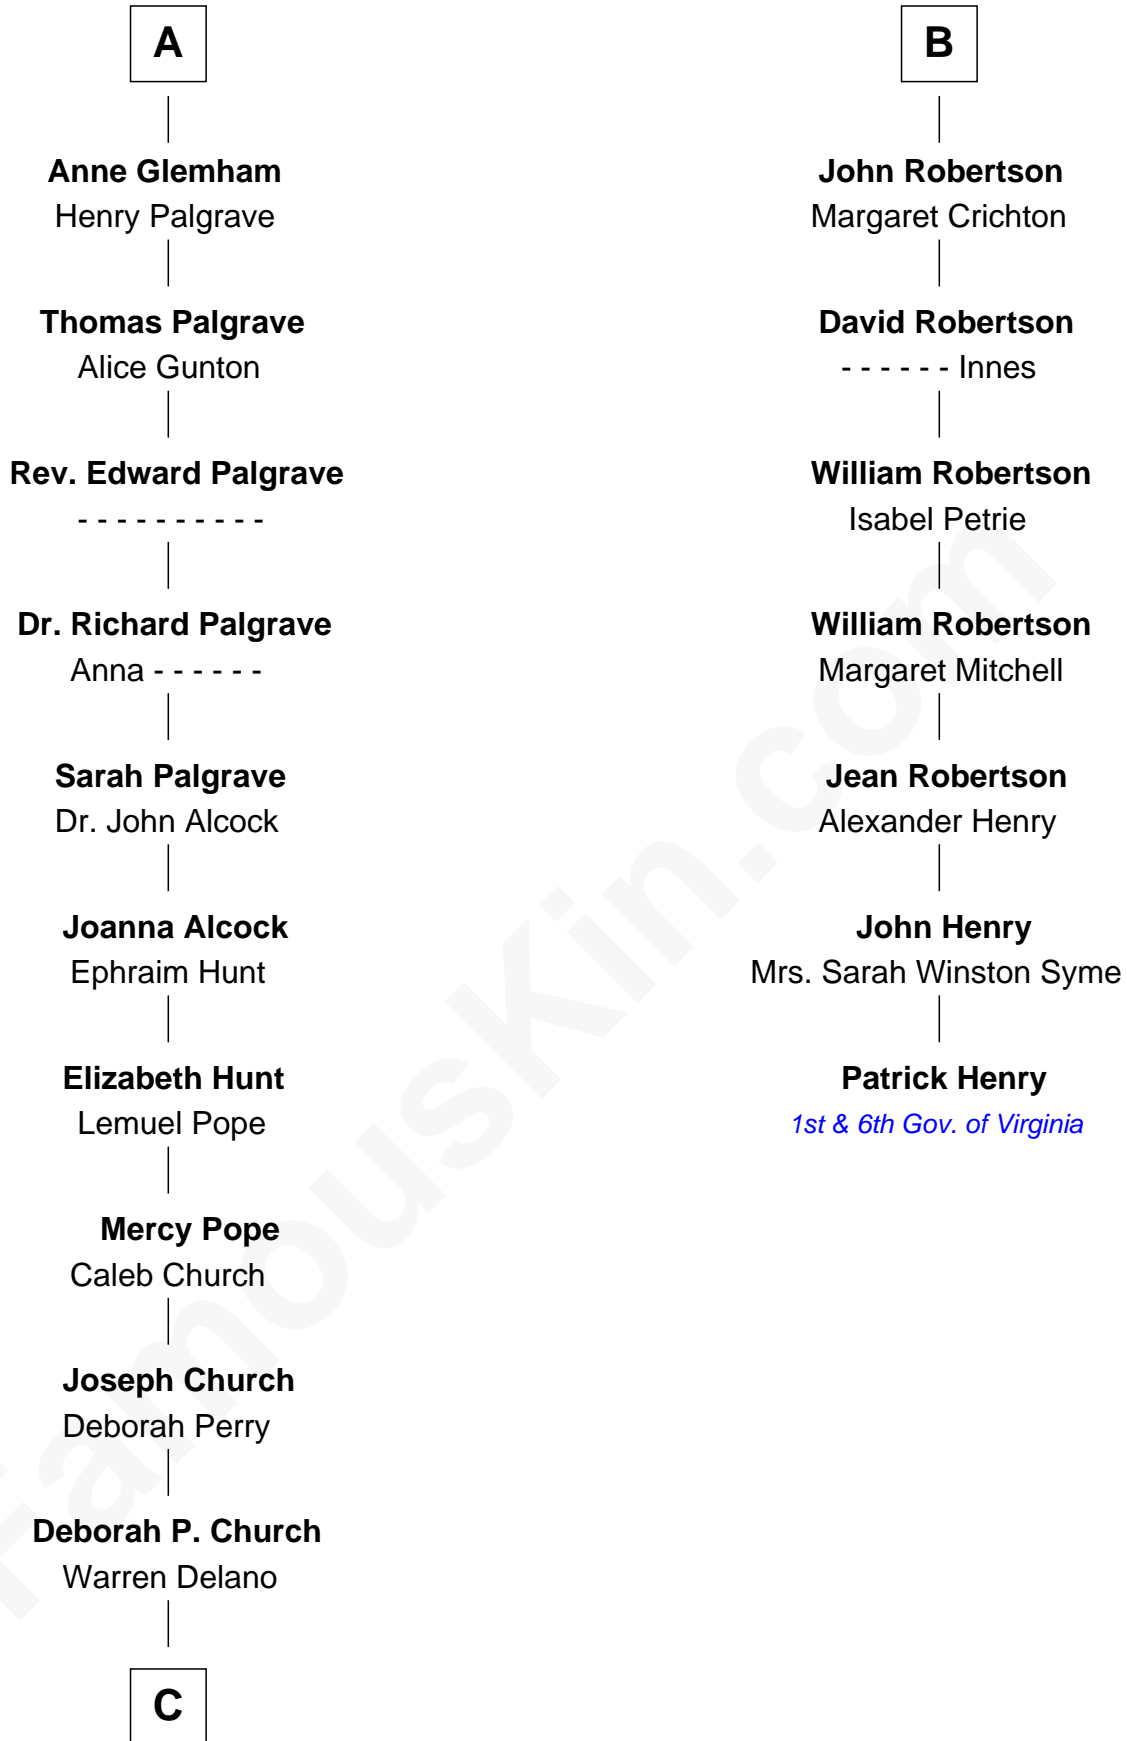

FamousKin.com
Relationship Chart of
Franklin D. Roosevelt
32nd U.S. President

13th cousin 6 times removed of
Patrick Henry
1st and 6th Governor of Virginia

C

—
Warren Delano
Catharine Robbins Lyman

—
Sara Delano
James Roosevelt

—
Franklin D. Roosevelt
32nd U.S. President

FamousKin.com