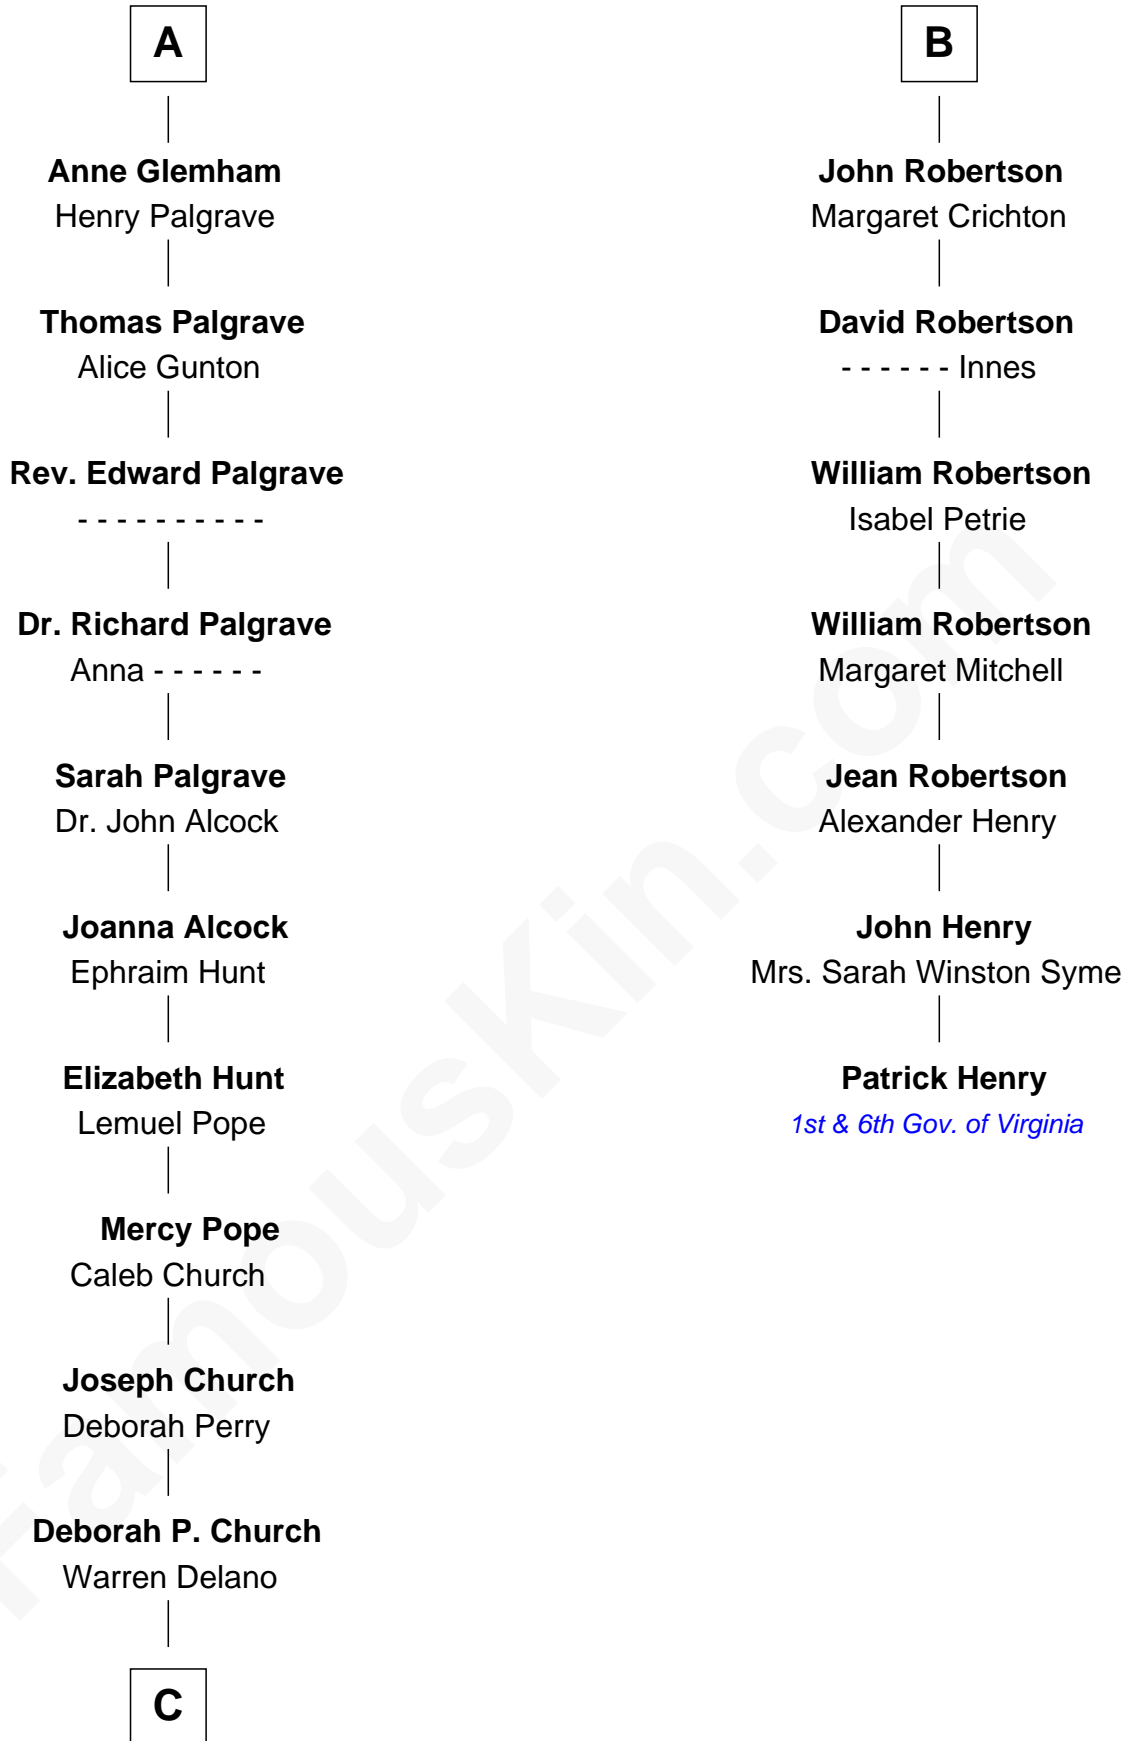

**FamousKin.com**  
**Relationship Chart of**  
**Franklin D. Roosevelt**  
*32nd U.S. President*

**13th cousin 6 times removed of**  
**Patrick Henry**  
*1st and 6th Governor of Virginia*

**C**

—  
**Warren Delano**  
Catharine Robbins Lyman

—  
**Sara Delano**  
James Roosevelt

—  
**Franklin D. Roosevelt**  
*32nd U.S. President*

FamousKin.com