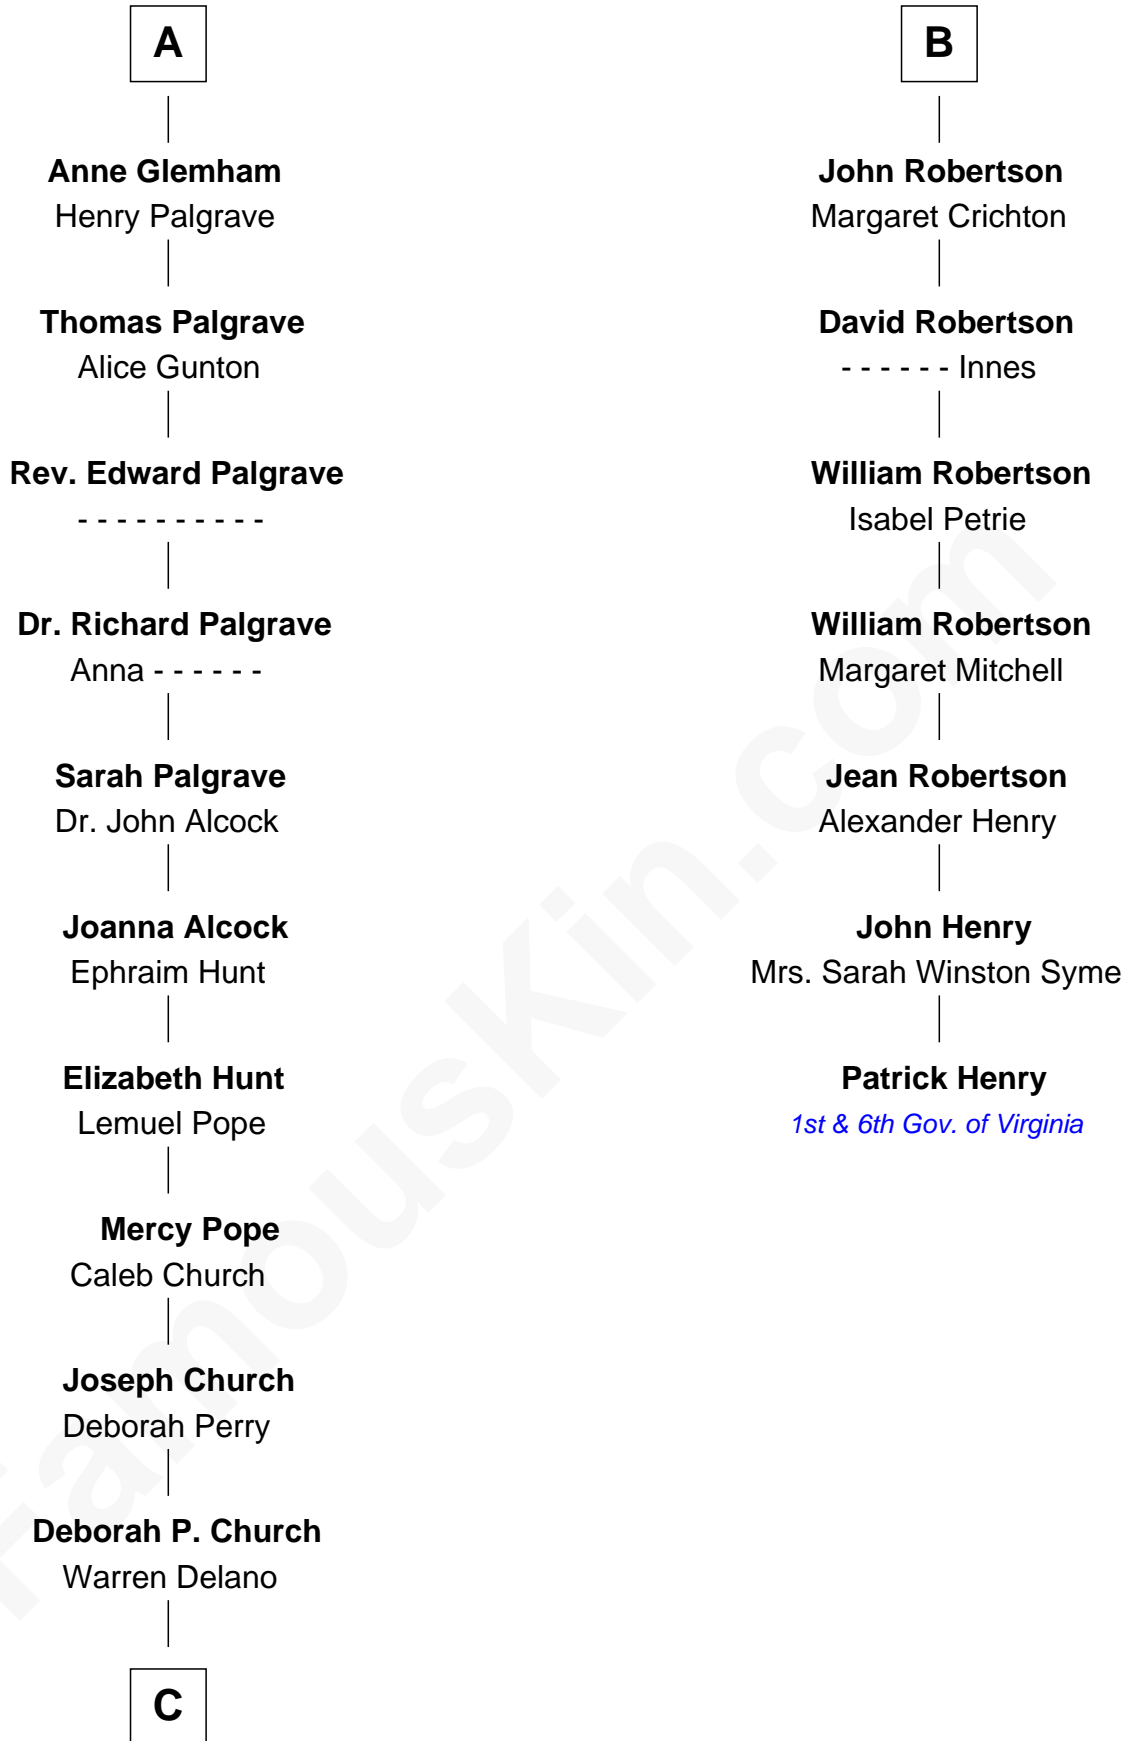

**FamousKin.com**  
**Relationship Chart of**  
**Franklin D. Roosevelt**  
*32nd U.S. President*

**13th cousin 6 times removed of**  
**Patrick Henry**  
*1st and 6th Governor of Virginia*

**Sir Patrick de Chaworth**  
 Isabella de Beauchamp

**C**

—  
**Warren Delano**  
Catharine Robbins Lyman

—  
**Sara Delano**  
James Roosevelt

—  
**Franklin D. Roosevelt**  
*32nd U.S. President*

FamousKin.com