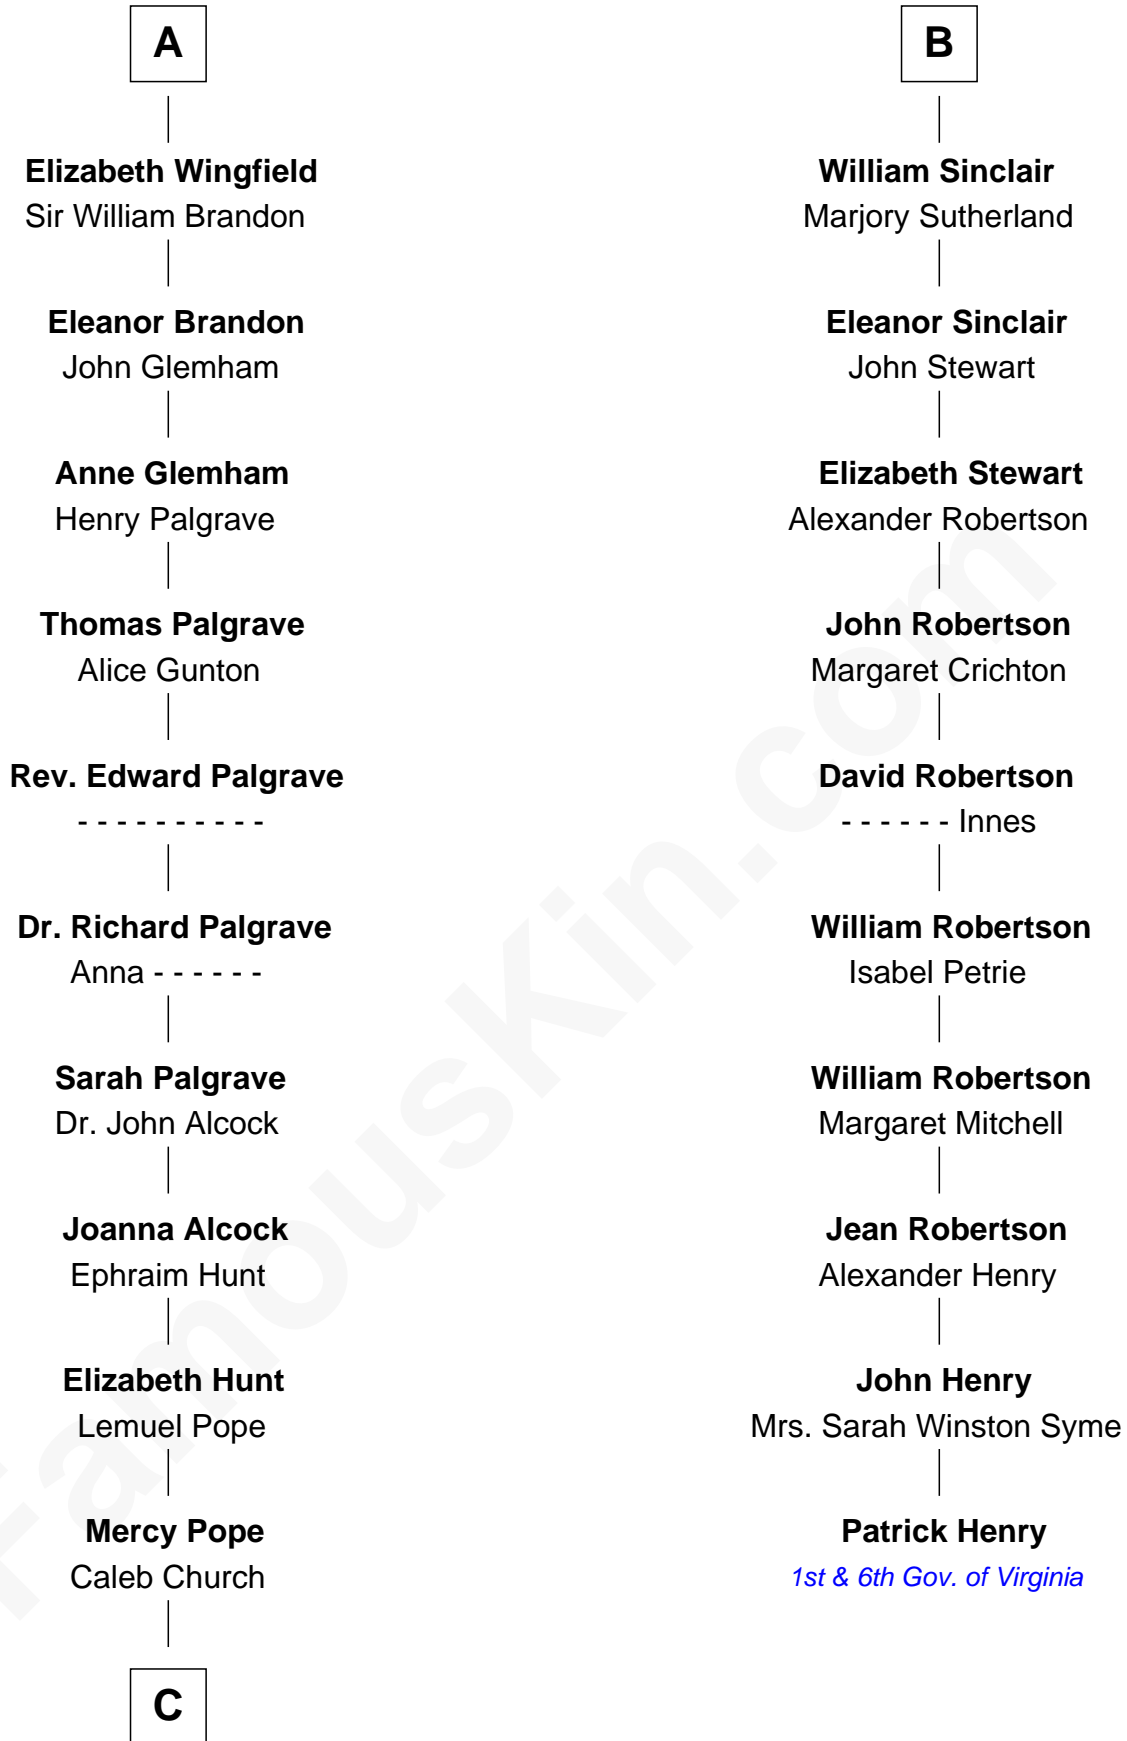

FamousKin.com
Relationship Chart of
Franklin D. Roosevelt
32nd U.S. President

16th cousin 5 times removed of
Patrick Henry
1st and 6th Governor of Virginia

C

Joseph Church

Deborah Perry

Deborah P. Church

Warren Delano

Warren Delano

Catharine Robbins Lyman

Sara Delano

James Roosevelt

Franklin D. Roosevelt

32nd U.S. President

FamousKin.com