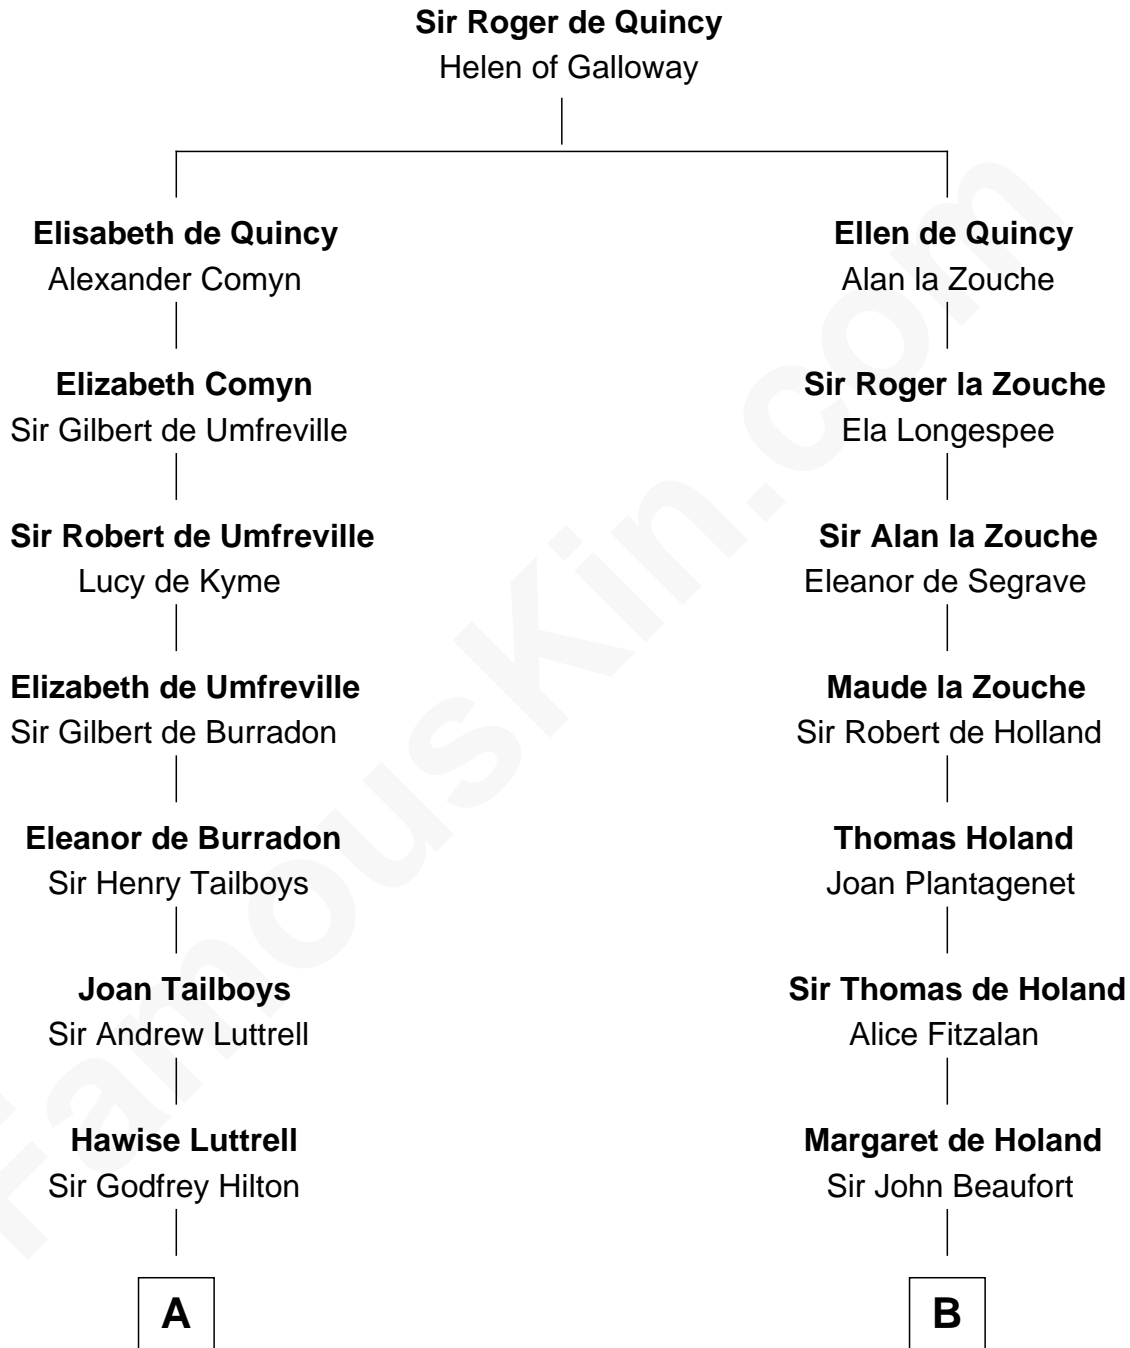

**FamousKin.com**  
**Relationship Chart of**  
**Franklin D. Roosevelt**  
*32nd U.S. President*

**16th cousin 5 times removed of**  
**Patrick Henry**  
*1st and 6th Governor of Virginia*

**C**

Edward Hutchinson Robbins

Elizabeth Murray

Anne Jean Robbins

Judge Joseph Lyman

Catharine Robbins Lyman

Warren Delano

Sara Delano

James Roosevelt

Franklin D. Roosevelt

*32nd U.S. President*

FamousKin.com