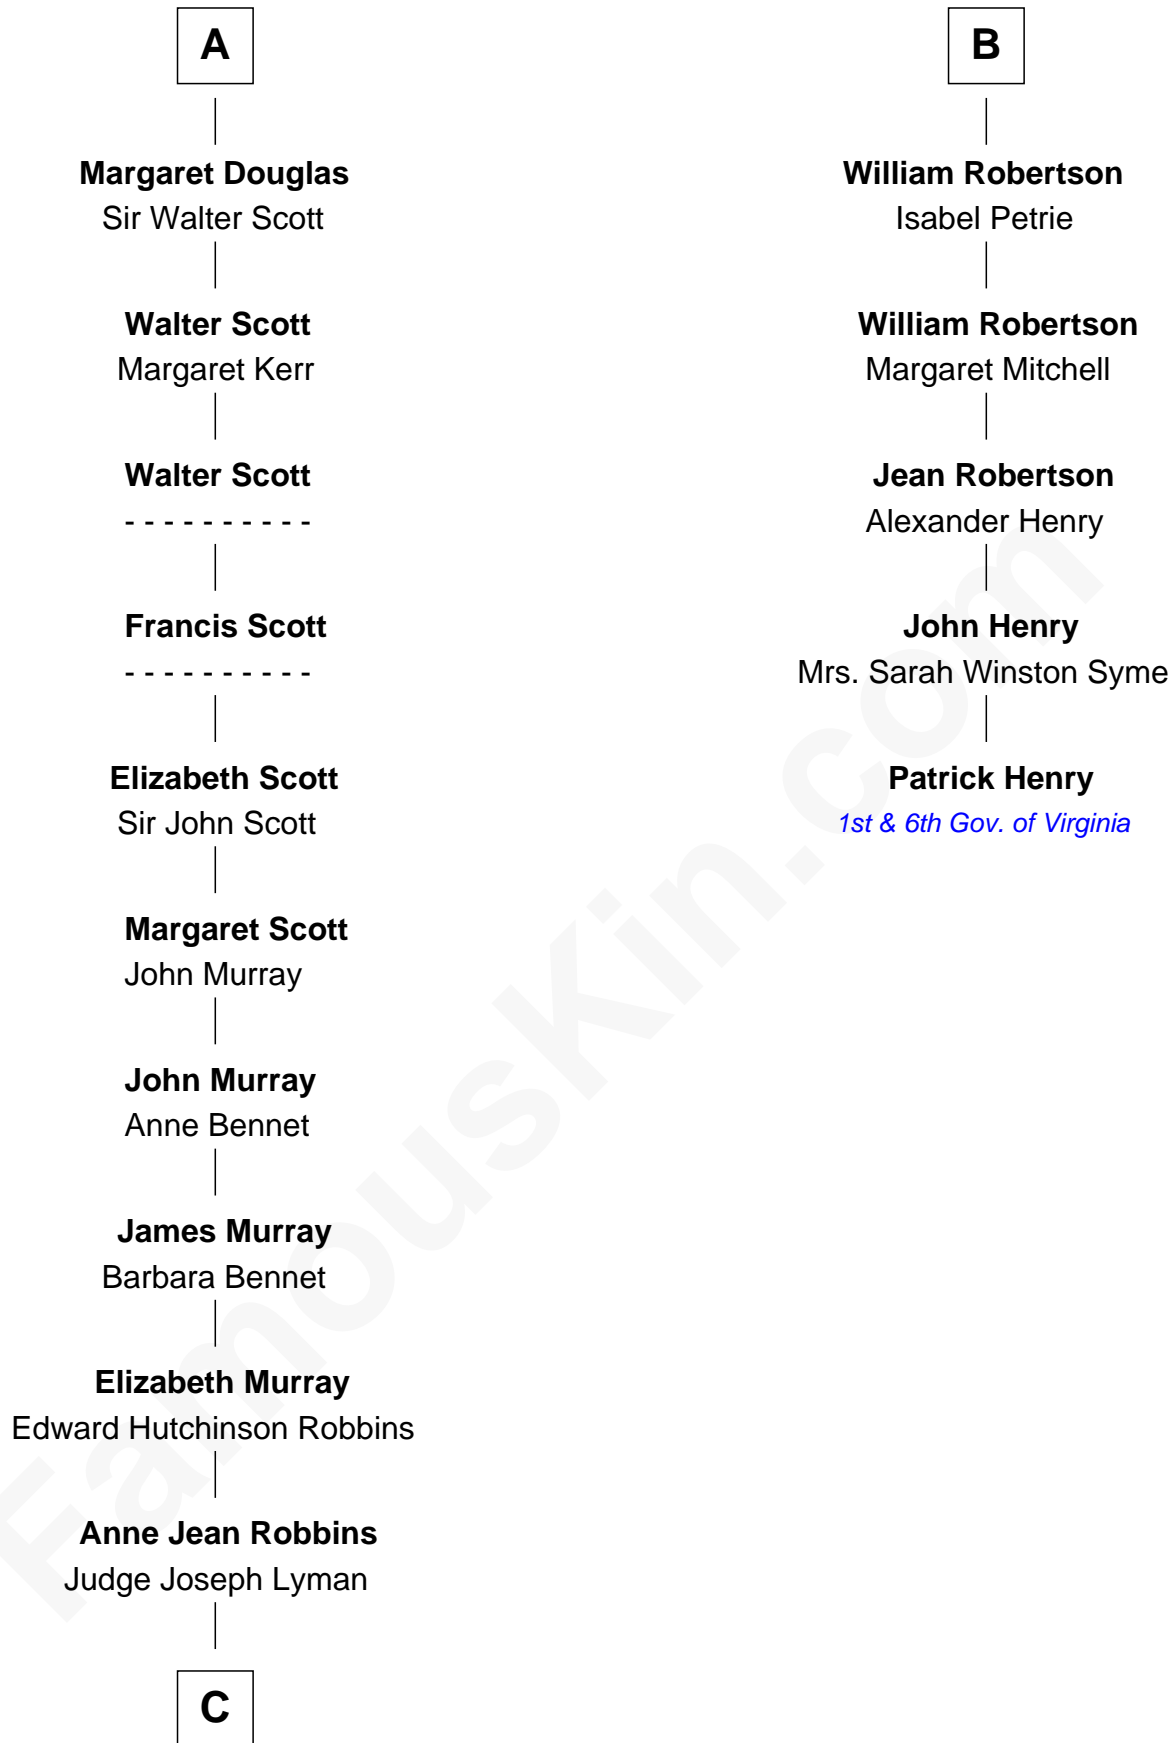

FamousKin.com
Relationship Chart of
Franklin D. Roosevelt
32nd U.S. President

11th cousin 8 times removed of
Patrick Henry
1st and 6th Governor of Virginia

C

—
Catharine Robbins Lyman

Warren Delano

—
Sara Delano

James Roosevelt

—
Franklin D. Roosevelt

32nd U.S. President

FamousKin.com