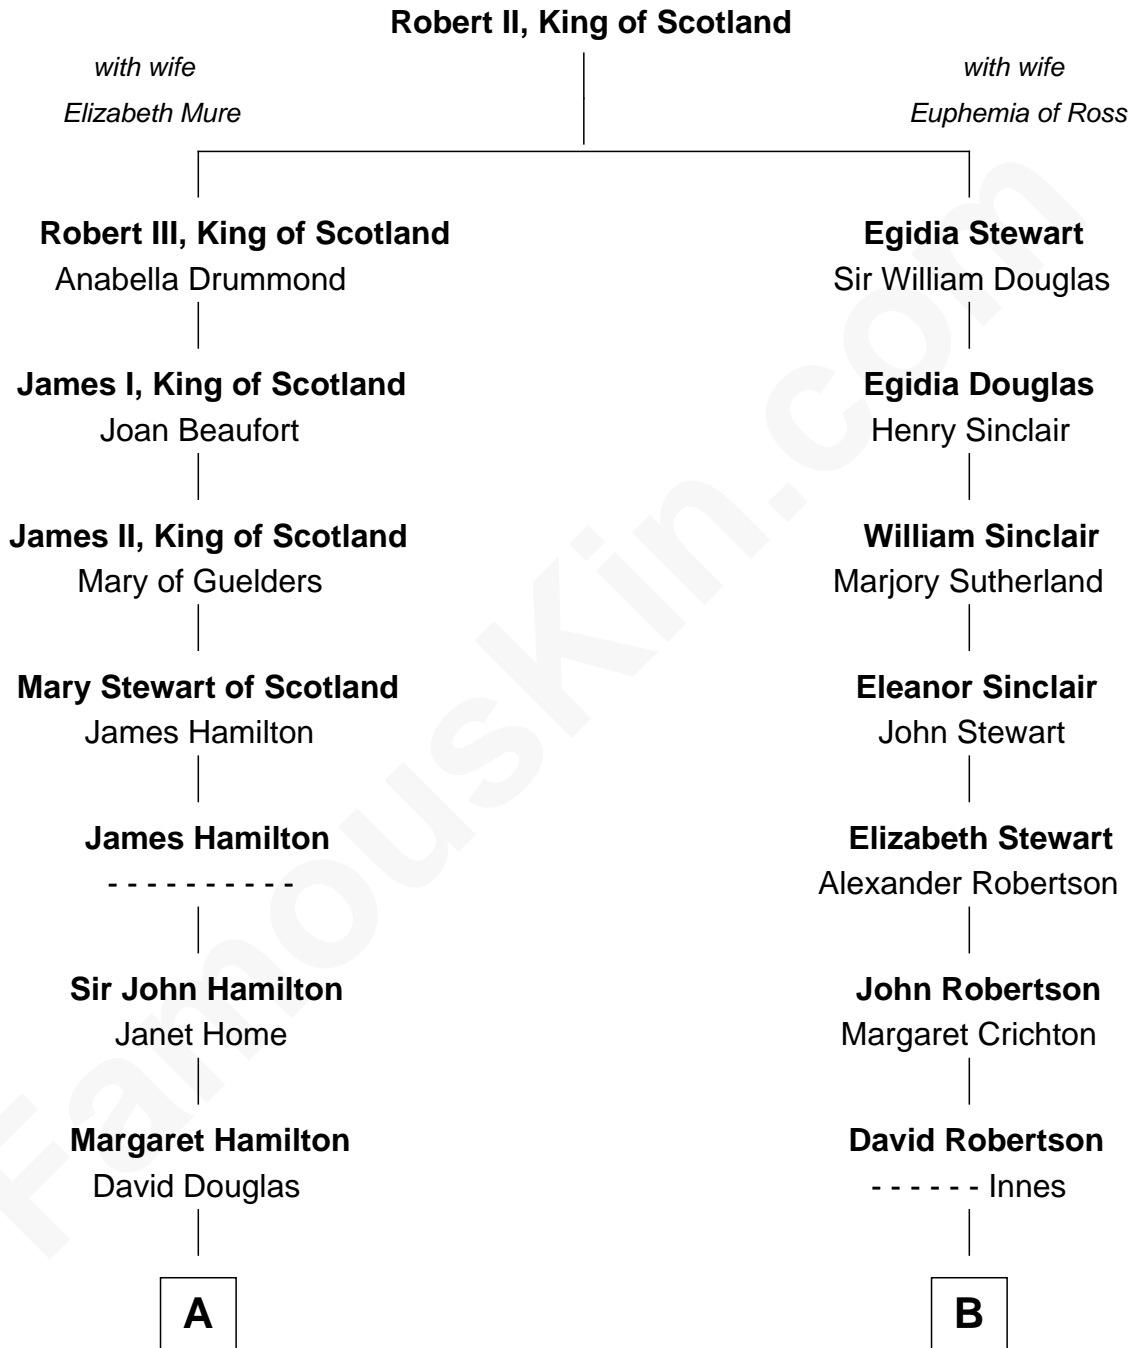

FamousKin.com
Relationship Chart of
Franklin D. Roosevelt
32nd U.S. President

11th cousin 8 times removed of
Patrick Henry
1st and 6th Governor of Virginia

C

—
Catharine Robbins Lyman

Warren Delano

—
Sara Delano

James Roosevelt

—
Franklin D. Roosevelt

32nd U.S. President

FamousKin.com