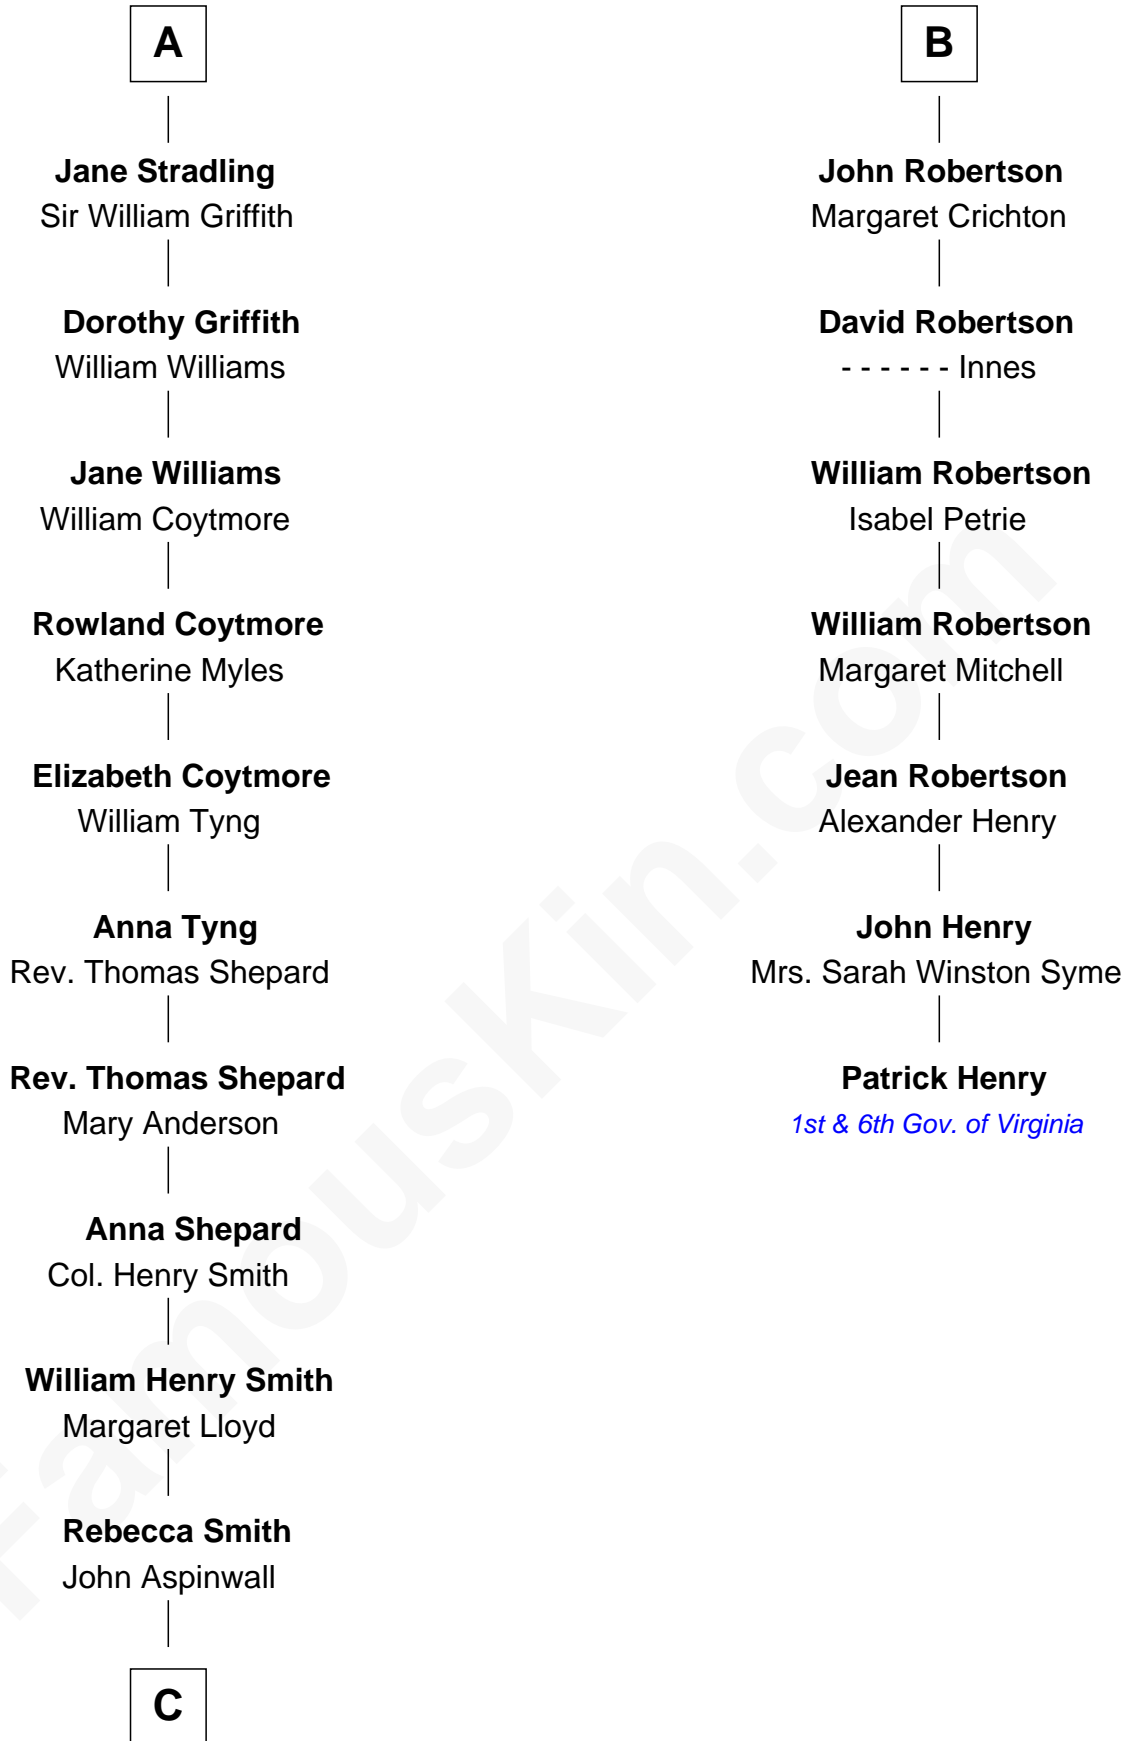

FamousKin.com
Relationship Chart of
Franklin D. Roosevelt
32nd U.S. President

13th cousin 7 times removed of
Patrick Henry
1st and 6th Governor of Virginia

C

John Aspinwall

Susan Howland

Mary Rebecca Aspinwall

Isaac Daniel Roosevelt

James Roosevelt

Sara Delano

Franklin D. Roosevelt

32nd U.S. President

FamousKin.com