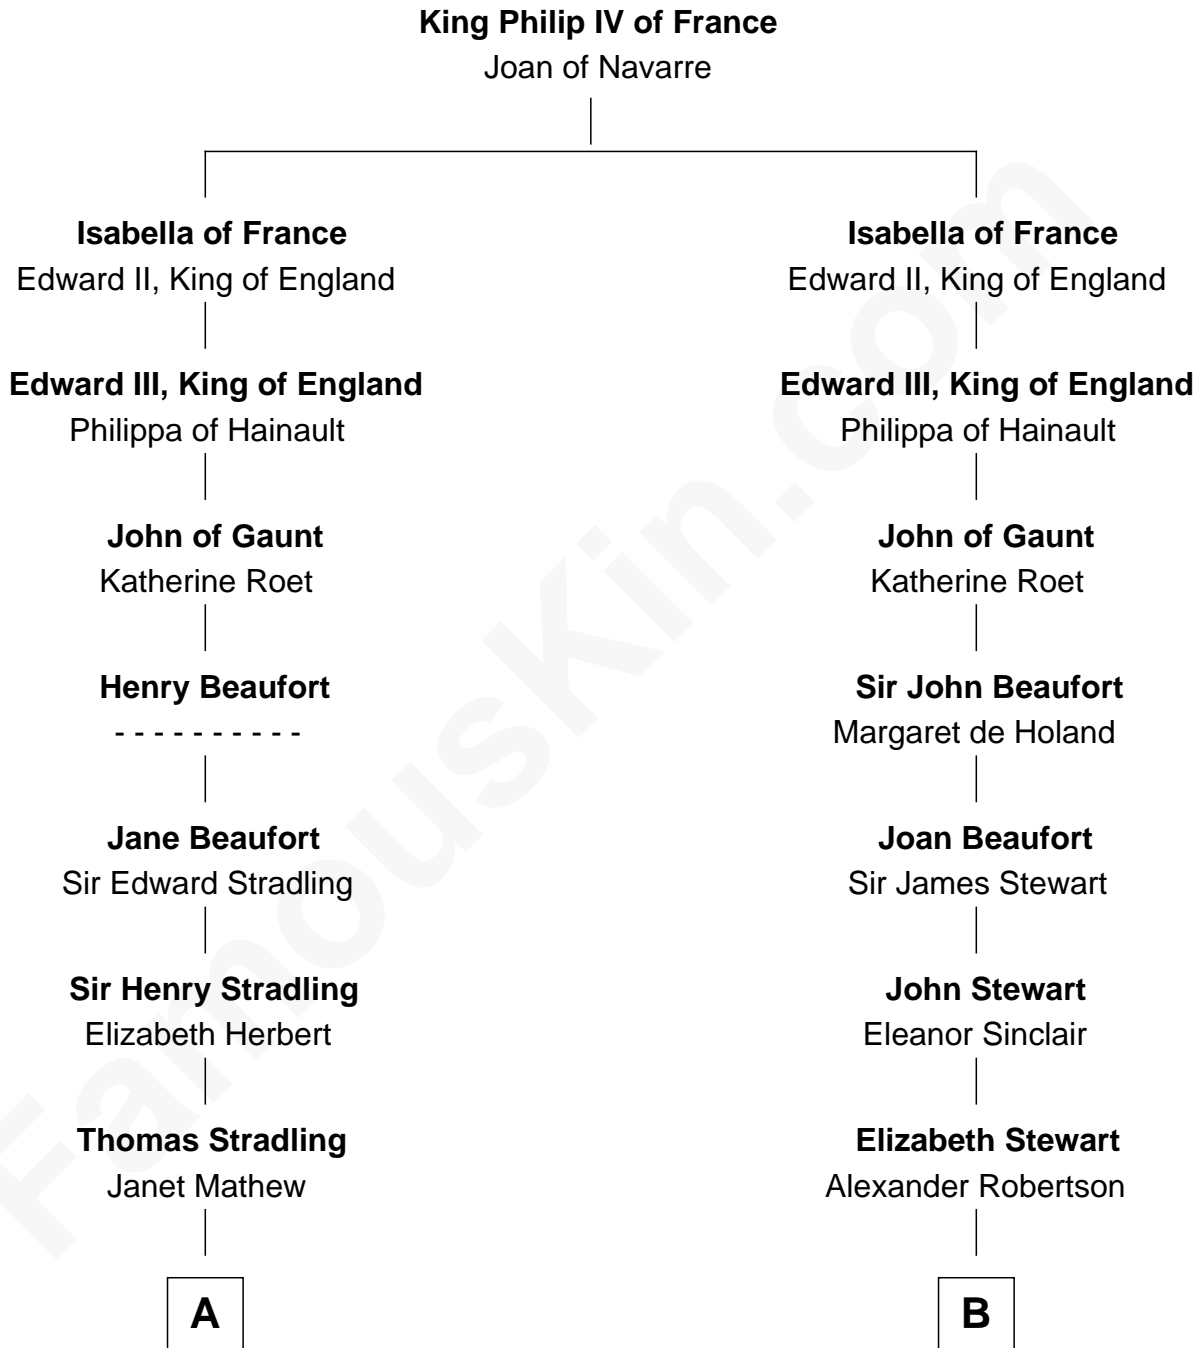

FamousKin.com
Relationship Chart of
Franklin D. Roosevelt
32nd U.S. President

13th cousin 7 times removed of
Patrick Henry
1st and 6th Governor of Virginia

C

John Aspinwall

Susan Howland

Mary Rebecca Aspinwall

Isaac Daniel Roosevelt

James Roosevelt

Sara Delano

Franklin D. Roosevelt

32nd U.S. President

FamousKin.com