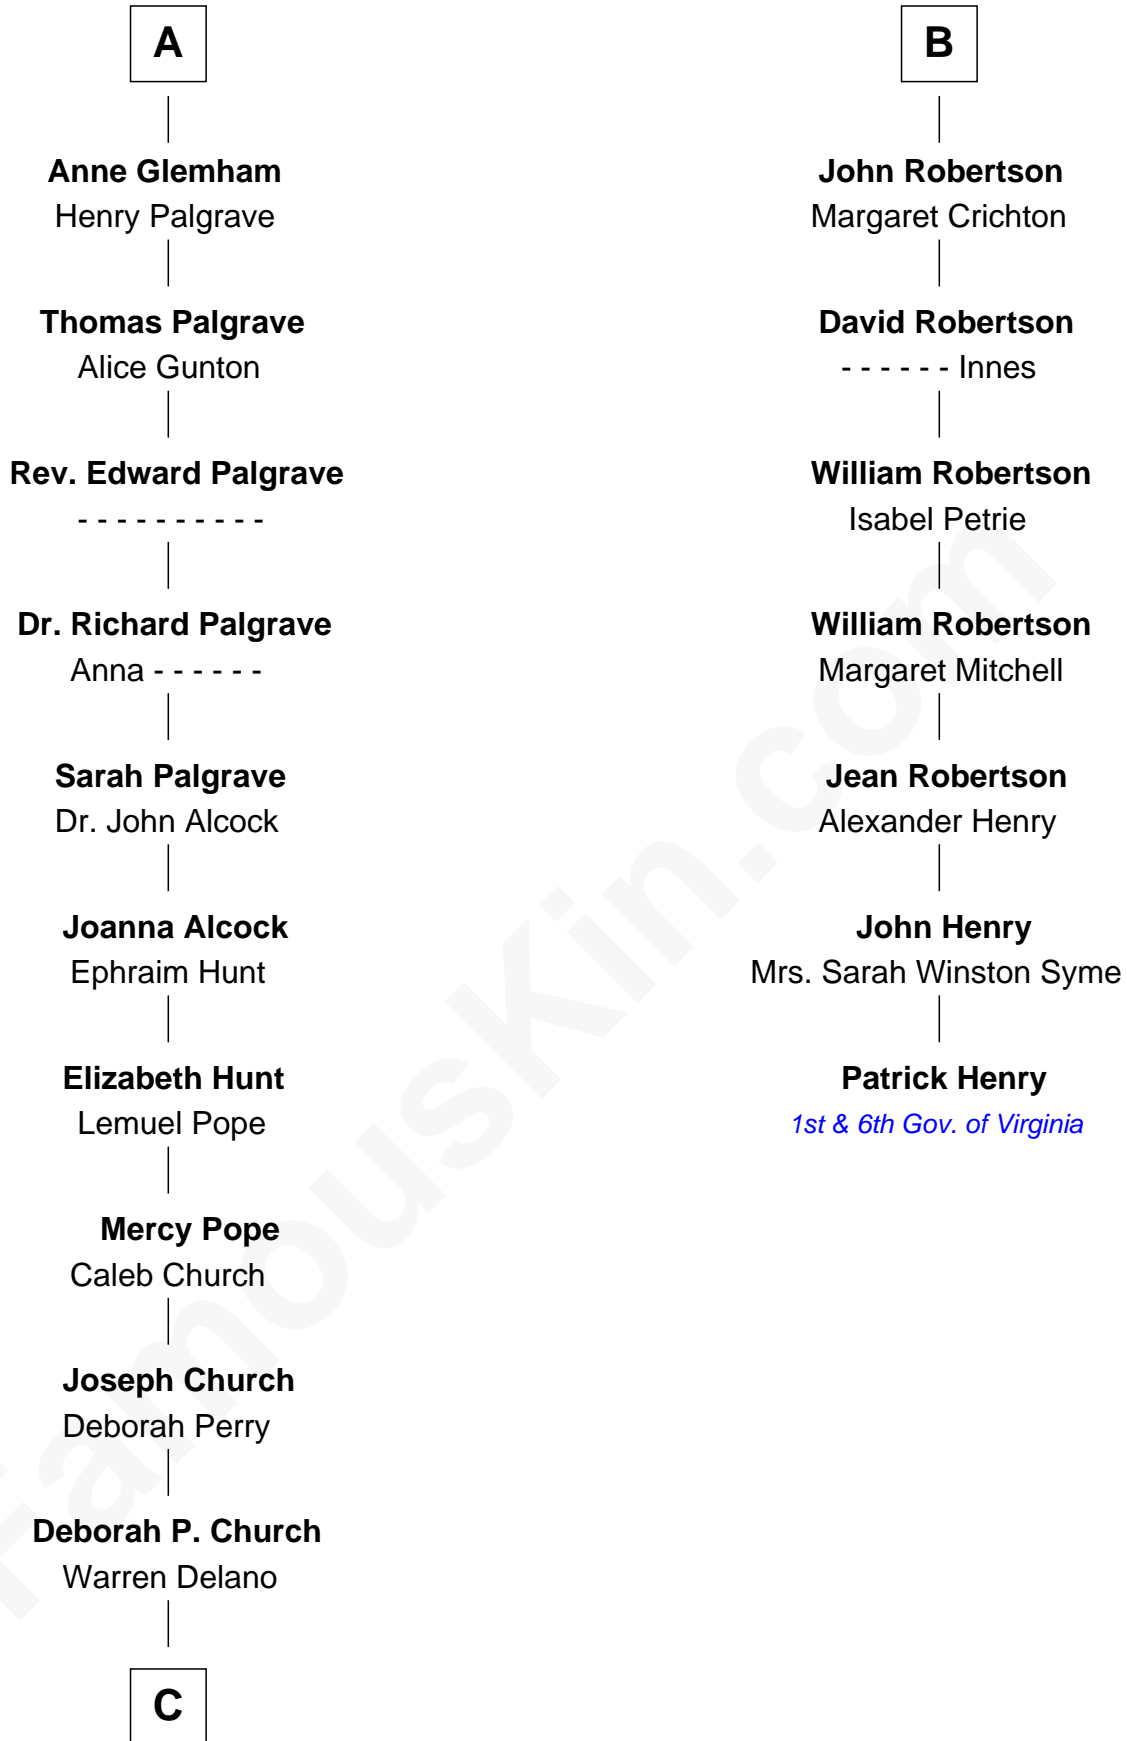

FamousKin.com
Relationship Chart of
Franklin D. Roosevelt
32nd U.S. President

13th cousin 6 times removed of
Patrick Henry
1st and 6th Governor of Virginia

Richard Fitzalan
 Alice de Saluzzo

Edmund Fitzalan
 Alice de Warenne

Edmund Fitzalan
 Alice de Warenne

Richard Fitzalan
 Eleanor Plantagenet

Richard Fitzalan
 Eleanor Plantagenet

Sir Richard Fitzalan
 Elizabeth de Bohun

Alice Fitzalan
 Sir Thomas de Holand

Elizabeth Fitzalan
 Sir Robert Goushill

Margaret de Holand
 Sir John Beaufort

Elizabeth Goushill
 Sir Robert Wingfield

Joan Beaufort
 Sir James Stewart

Elizabeth Wingfield
 Sir William Brandon

John Stewart
 Eleanor Sinclair

Eleanor Brandon
 John Glemham

Elizabeth Stewart
 Alexander Robertson

A

B

C

—
Warren Delano
Catharine Robbins Lyman

—
Sara Delano
James Roosevelt

—
Franklin D. Roosevelt
32nd U.S. President

FamousKin.com