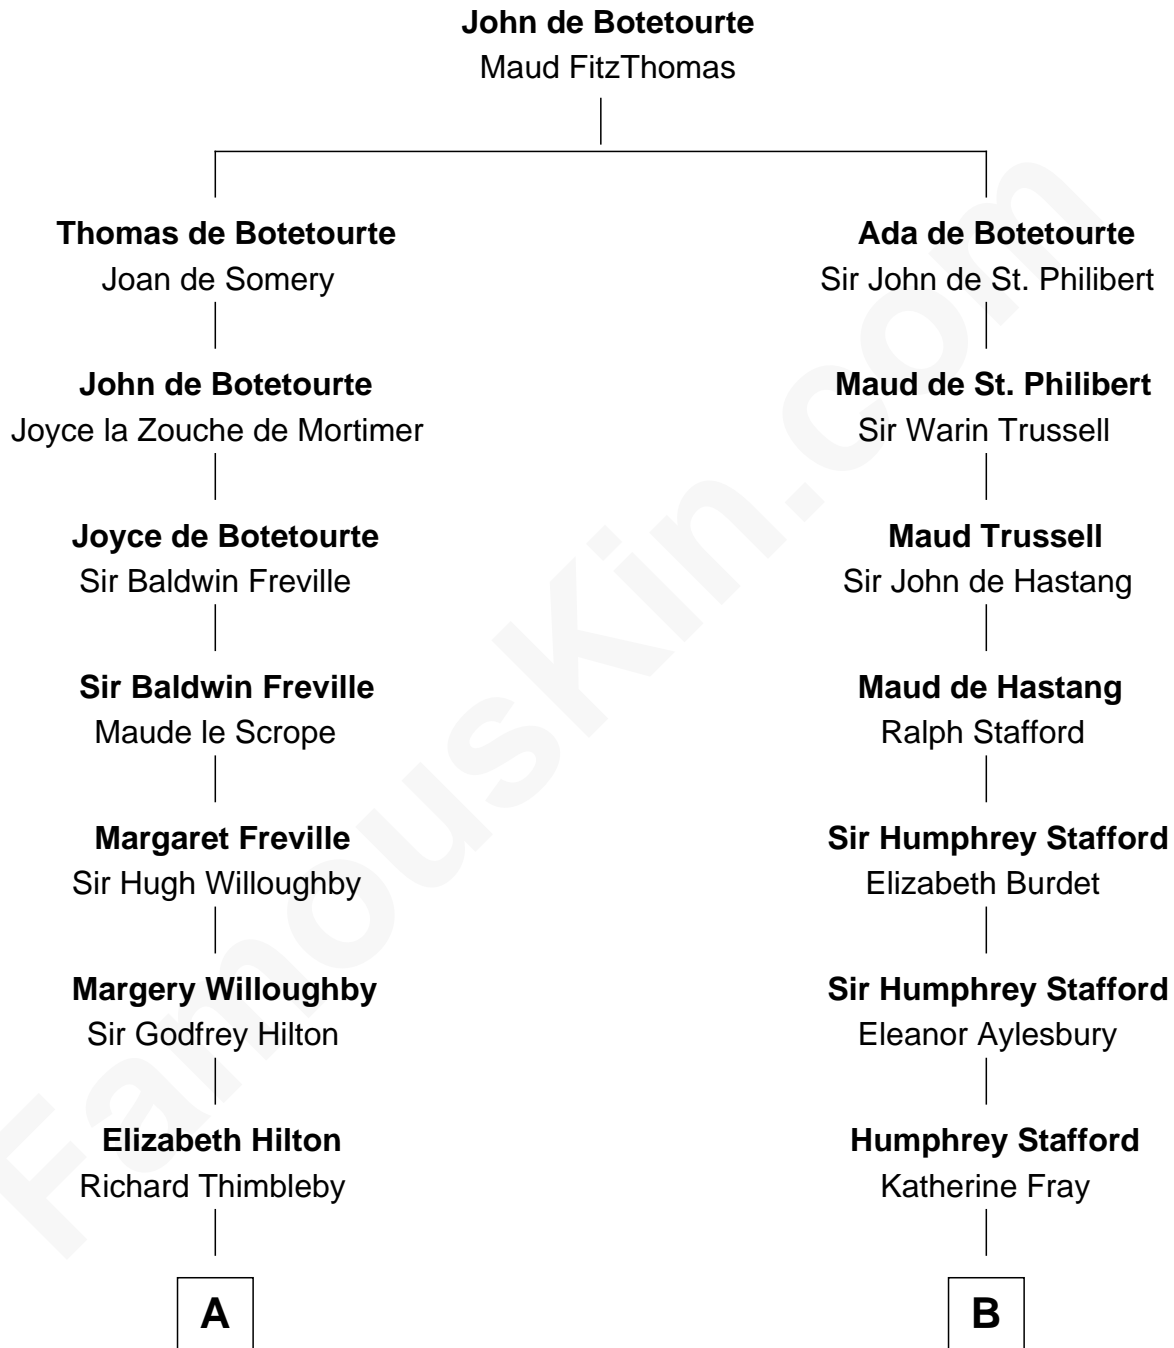

FamousKin.com
Relationship Chart of
Franklin D. Roosevelt
32nd U.S. President

19th cousin 2 times removed of
Randolph Scott
Movie Actor

C

Catharine Robbins Lyman

Warren Delano

Sara Delano

James Roosevelt

Franklin D. Roosevelt

32nd U.S. President

D

Catherine Price Strother

Joseph Minor Crane

John William Crane

Margaret Ann Sadler

Joseph Minor Crane

Lavinia Lionberger

Lucy Lionberger Crane

George Grant Scott

Randolph Scott

Movie Actor