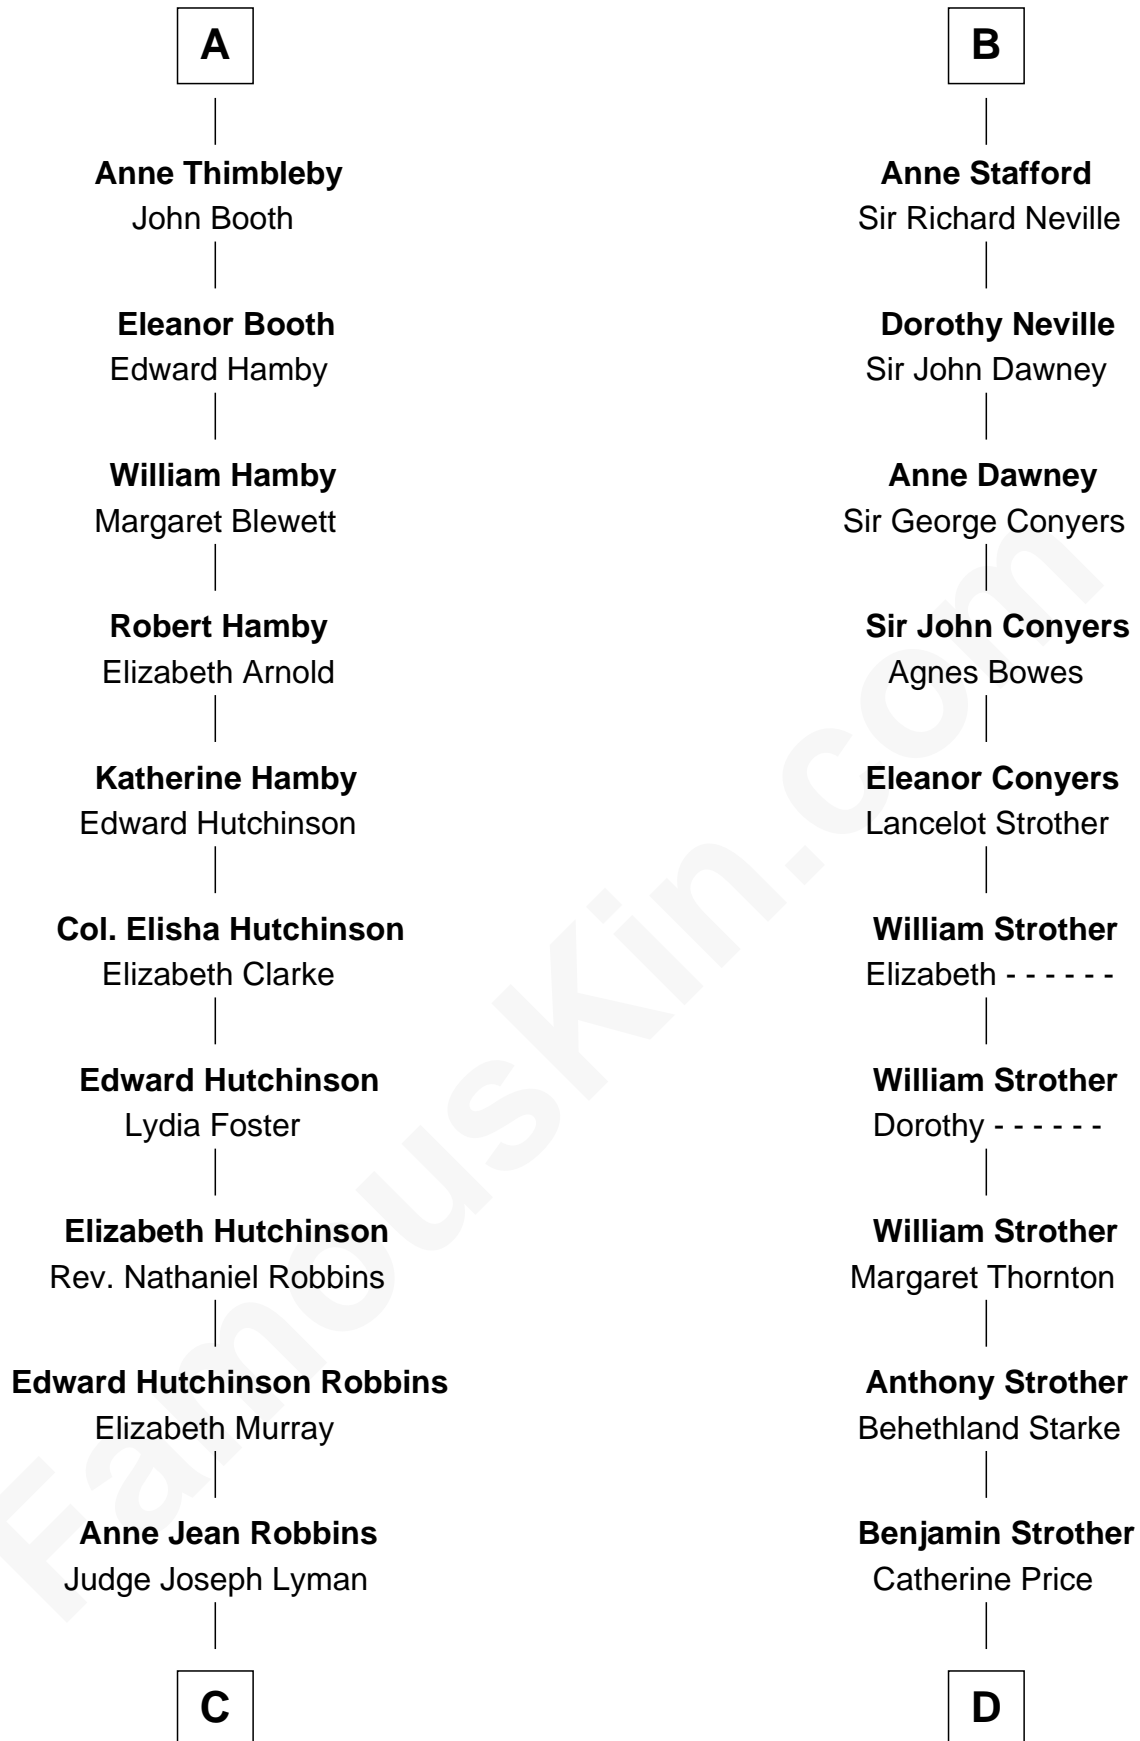

FamousKin.com
Relationship Chart of
Franklin D. Roosevelt
32nd U.S. President

19th cousin 2 times removed of
Randolph Scott
Movie Actor

C

Catharine Robbins Lyman

Warren Delano

Sara Delano

James Roosevelt

Franklin D. Roosevelt

32nd U.S. President

D

Catherine Price Strother

Joseph Minor Crane

John William Crane

Margaret Ann Sadler

Joseph Minor Crane

Lavinia Lionberger

Lucy Lionberger Crane

George Grant Scott

Randolph Scott

Movie Actor