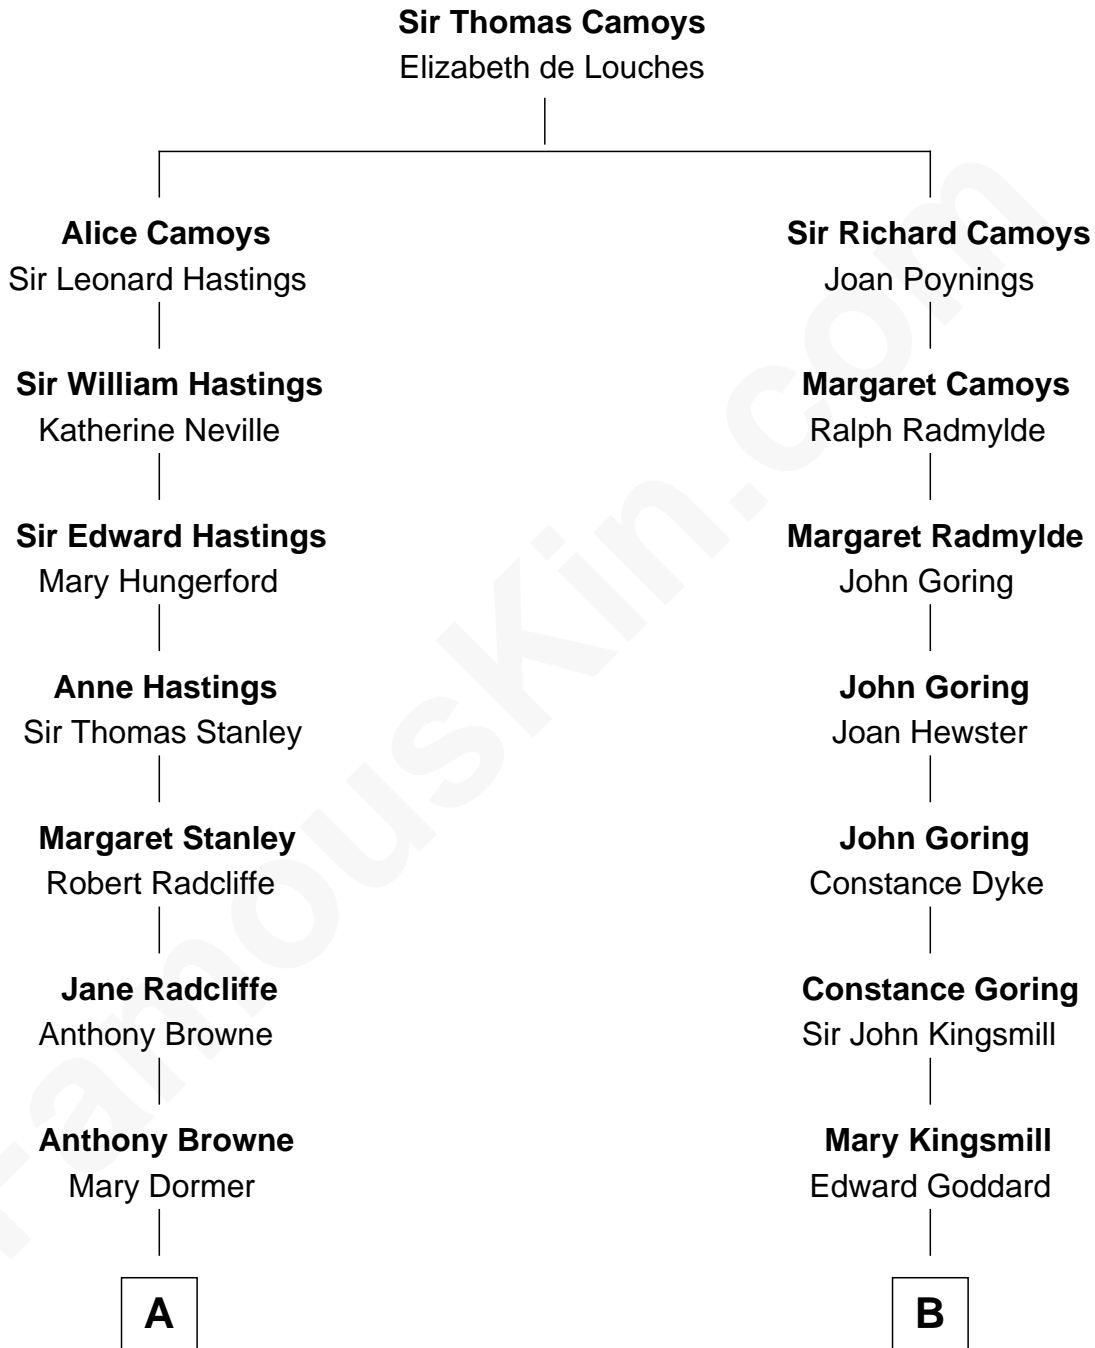

FamousKin.com
Relationship Chart of
Franklin D. Roosevelt
32nd U.S. President

17th cousin 2 times removed of
Randolph Scott
Movie Actor

C

—
Joseph Minor Crane

Lavinia Lionberger

—
Lucy Lionberger Crane

George Grant Scott

—
Randolph Scott

Movie Actor

FamousKin.com