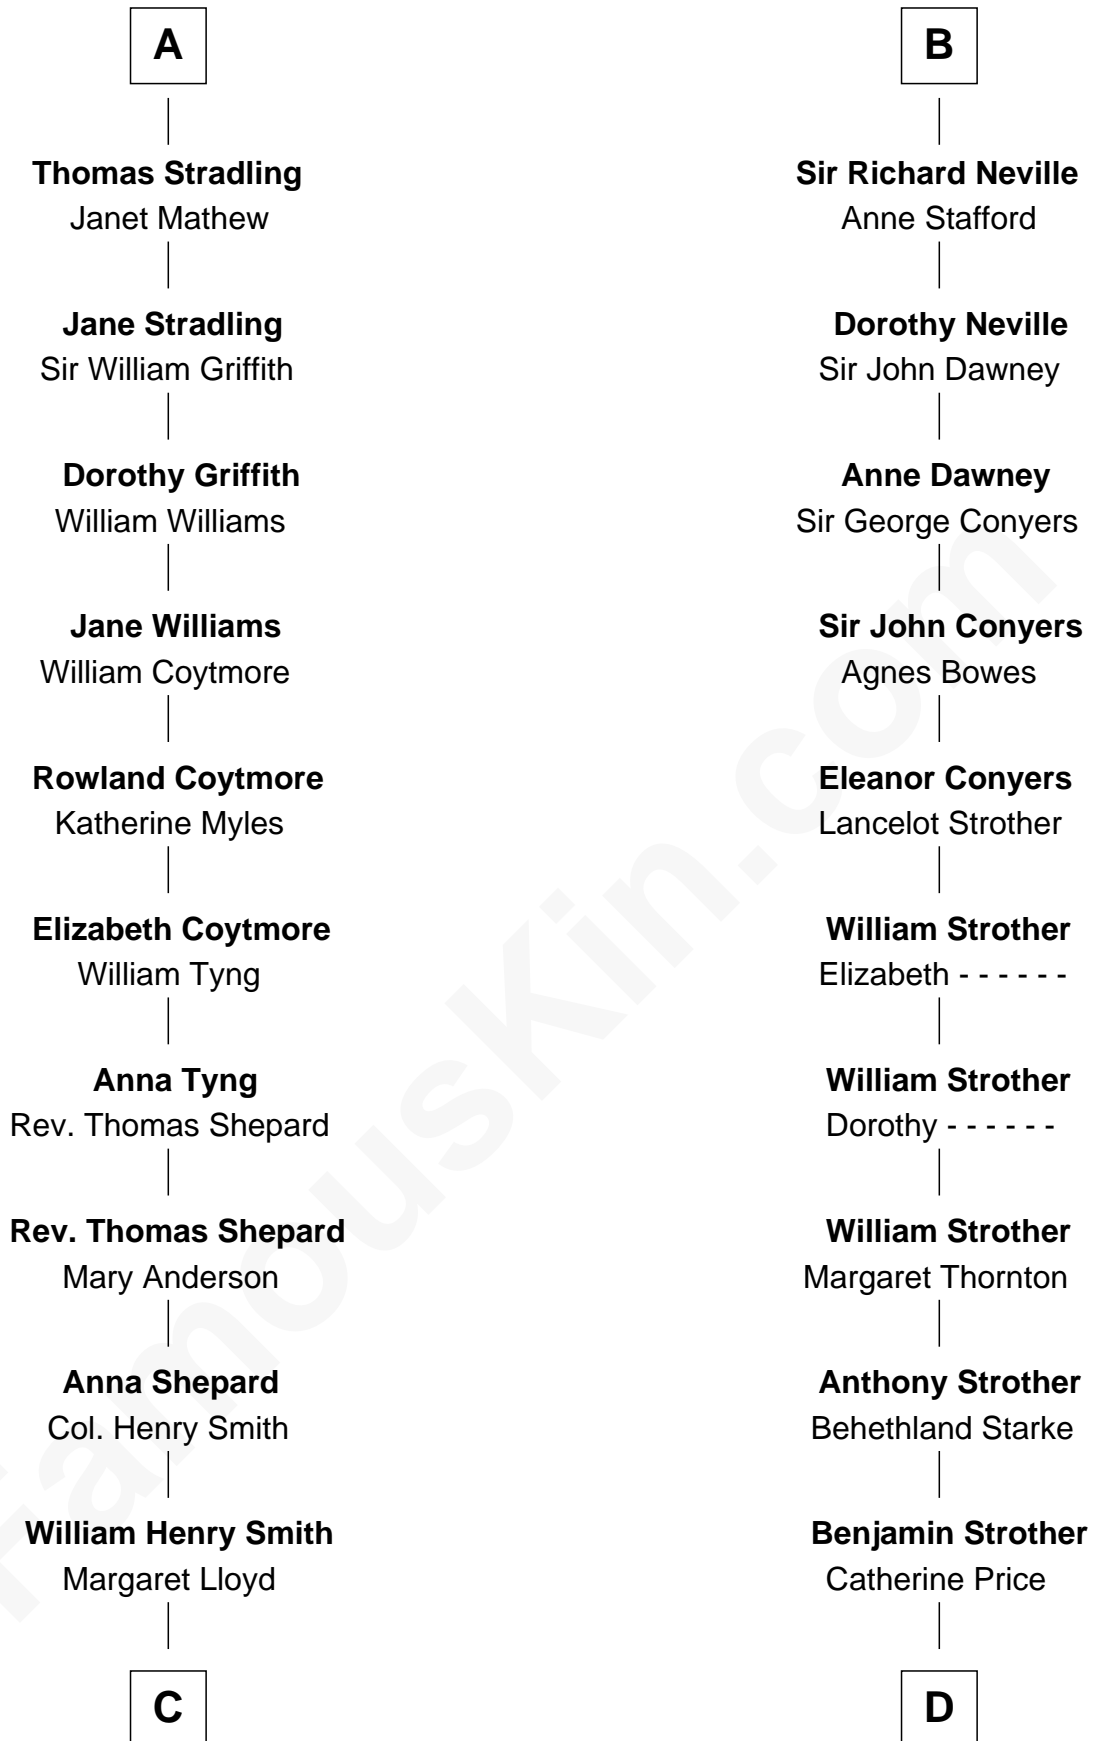

## Relationship Chart of Franklin D. Roosevelt

32nd U.S. President

21st cousin of

**Randolph Scott**

Movie Actor

**C**

**Rebecca Smith**

John Aspinwall

**John Aspinwall**

Susan Howland

**Mary Rebecca Aspinwall**

Isaac Daniel Roosevelt

**James Roosevelt**

Sara Delano

**Franklin D. Roosevelt**

*32nd U.S. President*

**D**

**Catherine Price Strother**

Joseph Minor Crane

**John William Crane**

Margaret Ann Sadler

**Joseph Minor Crane**

Lavinia Lionberger

**Lucy Lionberger Crane**