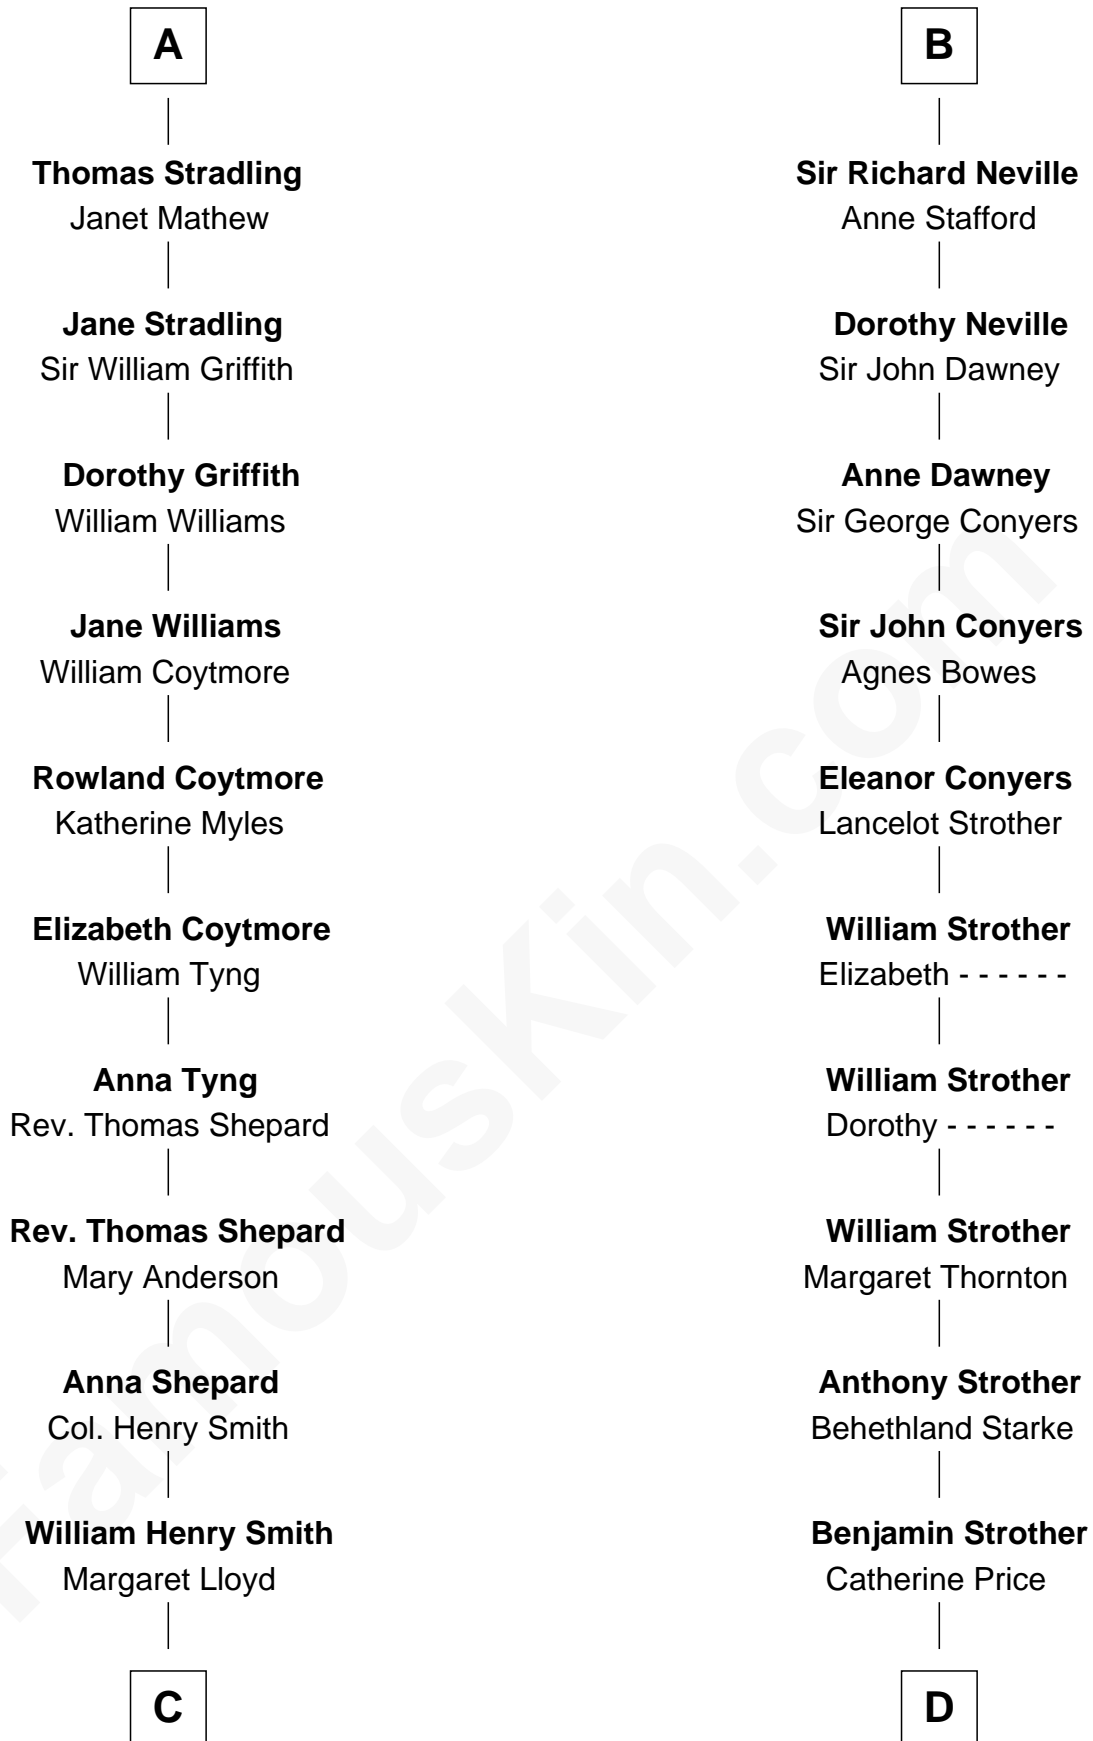

FamousKin.com

Relationship Chart of Franklin D. Roosevelt

32nd U.S. President

21st cousin of

Randolph Scott

Movie Actor

Philip III, King of France

Isabella of Aragon

C

Rebecca Smith

John Aspinwall

John Aspinwall

Susan Howland

Mary Rebecca Aspinwall

Isaac Daniel Roosevelt

James Roosevelt

Sara Delano

Franklin D. Roosevelt

32nd U.S. President

D

Catherine Price Strother

Joseph Minor Crane

John William Crane

Margaret Ann Sadler

Joseph Minor Crane

Lavinia Lionberger

Lucy Lionberger Crane

George Grant Scott

Randolph Scott

Movie Actor