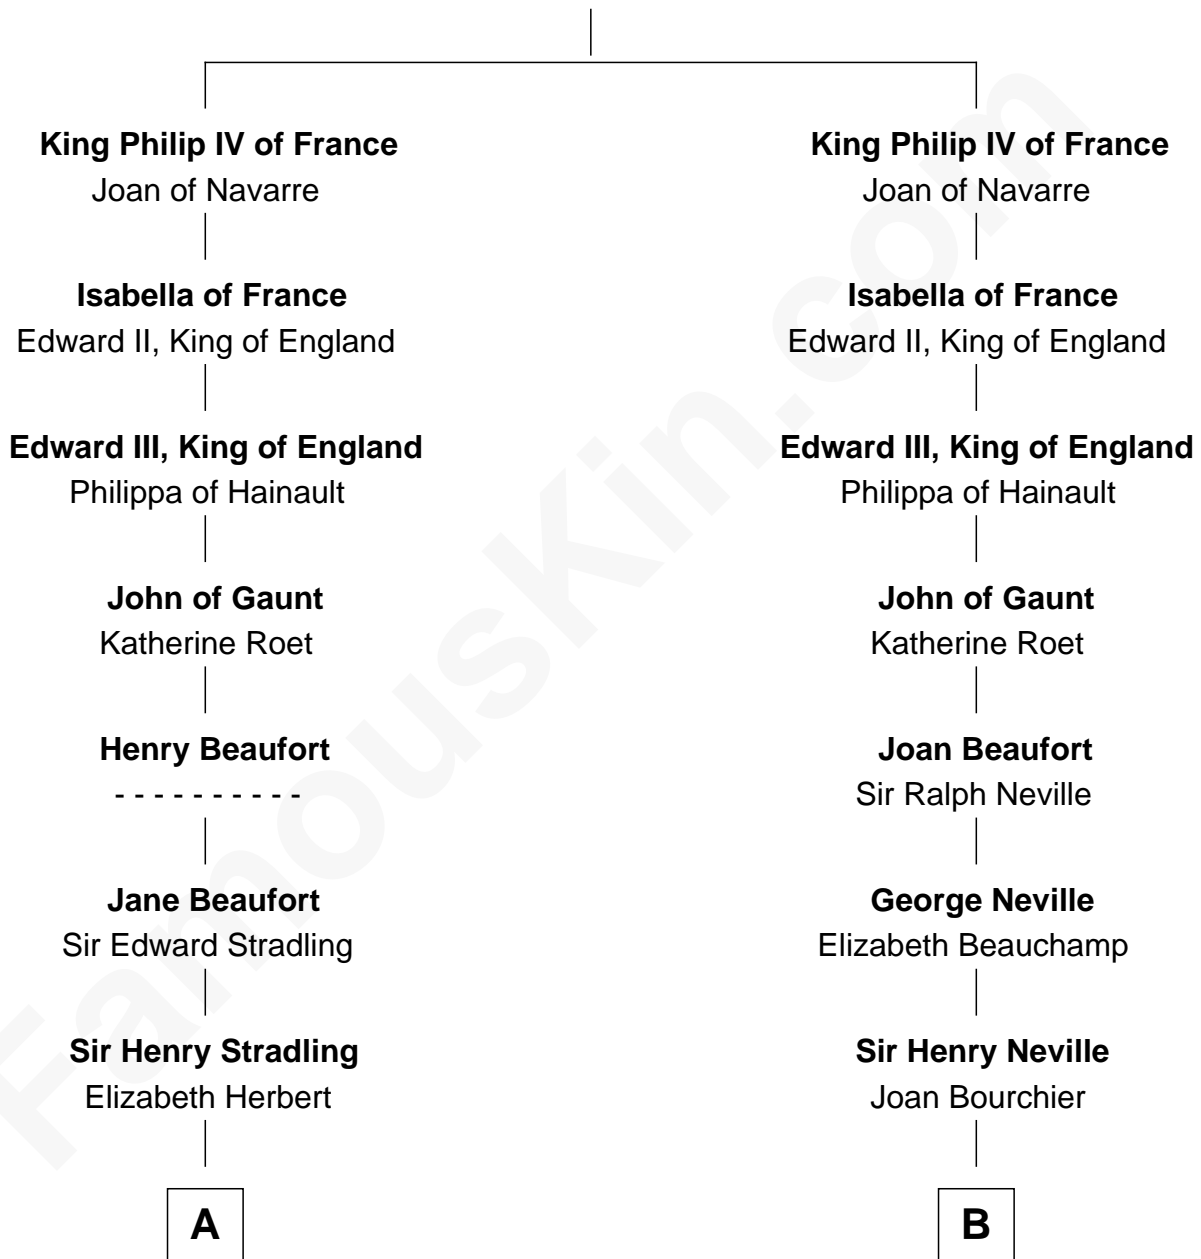

FamousKin.com

Relationship Chart of Franklin D. Roosevelt

32nd U.S. President

21st cousin of

Randolph Scott

Movie Actor

Philip III, King of France

Isabella of Aragon

C

Rebecca Smith

John Aspinwall

John Aspinwall

Susan Howland

Mary Rebecca Aspinwall

Isaac Daniel Roosevelt

James Roosevelt

Sara Delano

Franklin D. Roosevelt

32nd U.S. President

D

Catherine Price Strother

Joseph Minor Crane

John William Crane

Margaret Ann Sadler