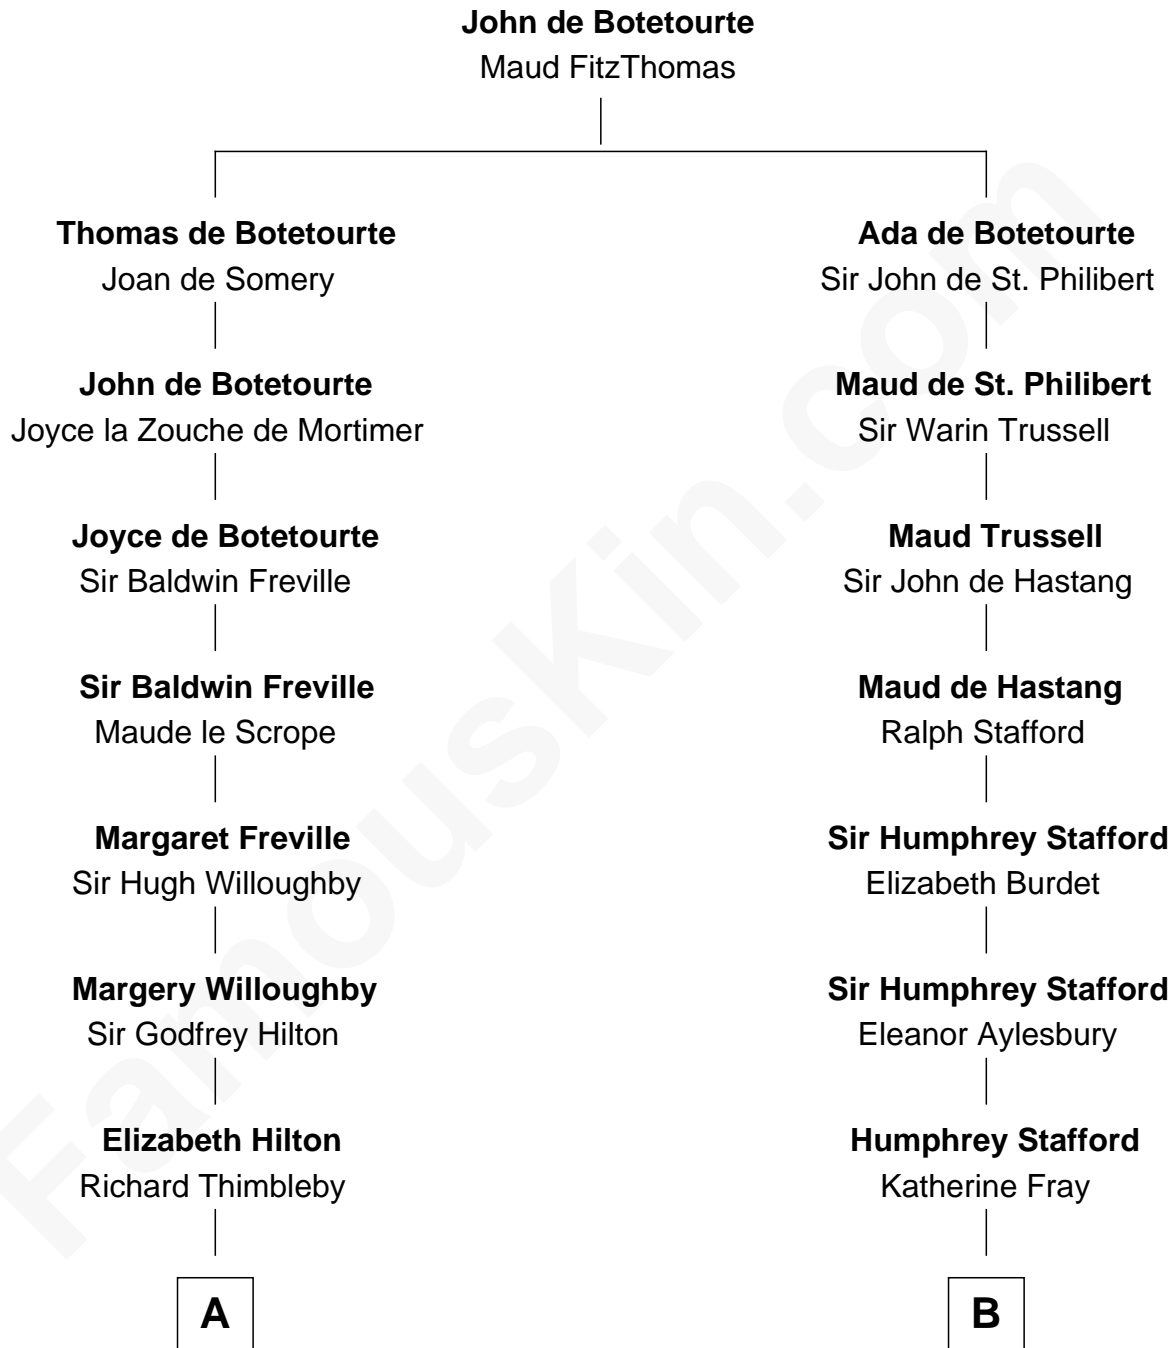

FamousKin.com
Relationship Chart of
Franklin D. Roosevelt
32nd U.S. President

18th cousin 1 time removed of

Julia (Ward) Howe
Author of "The Battle Hymn of the Republic"

C

Catharine Robbins Lyman

Warren Delano

Sara Delano

James Roosevelt

Franklin D. Roosevelt

32nd U.S. President

D

Samuel Ward

Julia Rush Cutler

Julia (Ward) Howe

American Poet

FamousKin.com