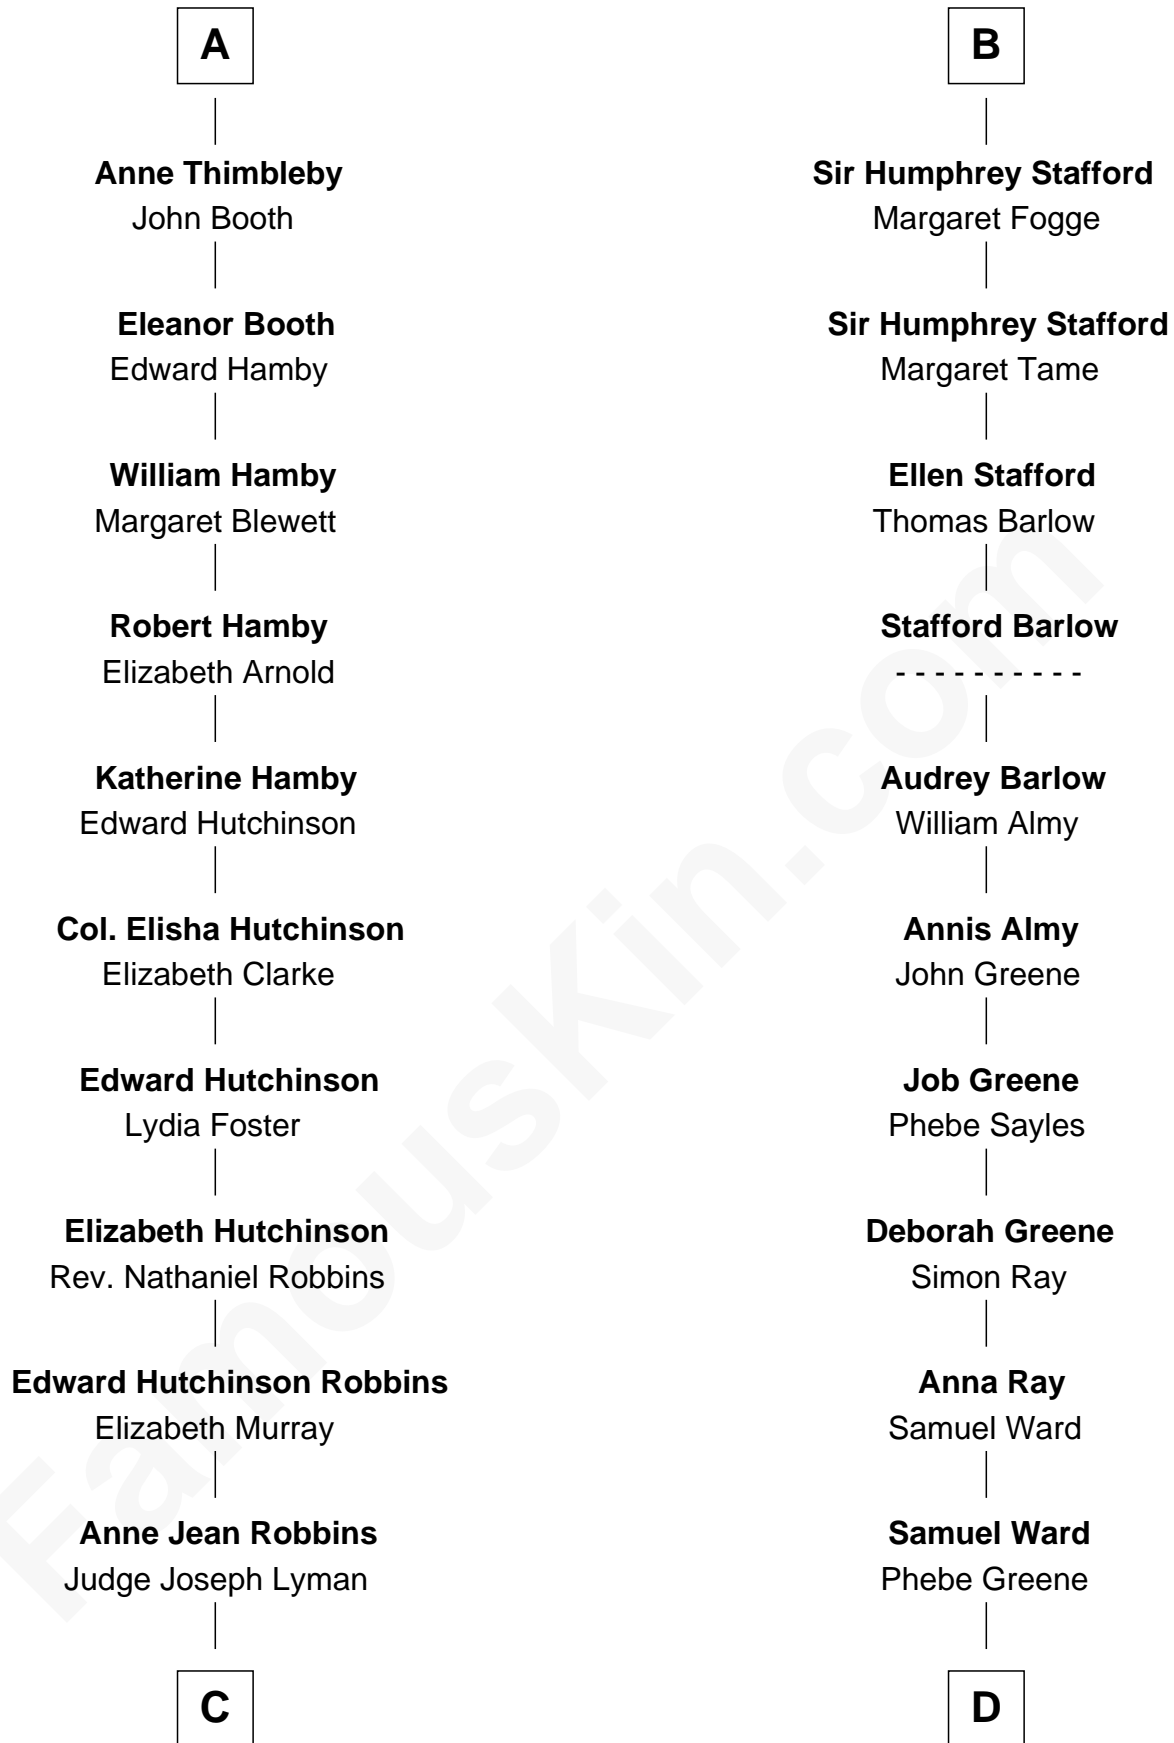

FamousKin.com
Relationship Chart of
Franklin D. Roosevelt
32nd U.S. President

18th cousin 1 time removed of

Julia (Ward) Howe
Author of "The Battle Hymn of the Republic"

C

Catharine Robbins Lyman

Warren Delano

Sara Delano

James Roosevelt

Franklin D. Roosevelt

32nd U.S. President

D

Samuel Ward

Julia Rush Cutler

Julia (Ward) Howe

American Poet

FamousKin.com