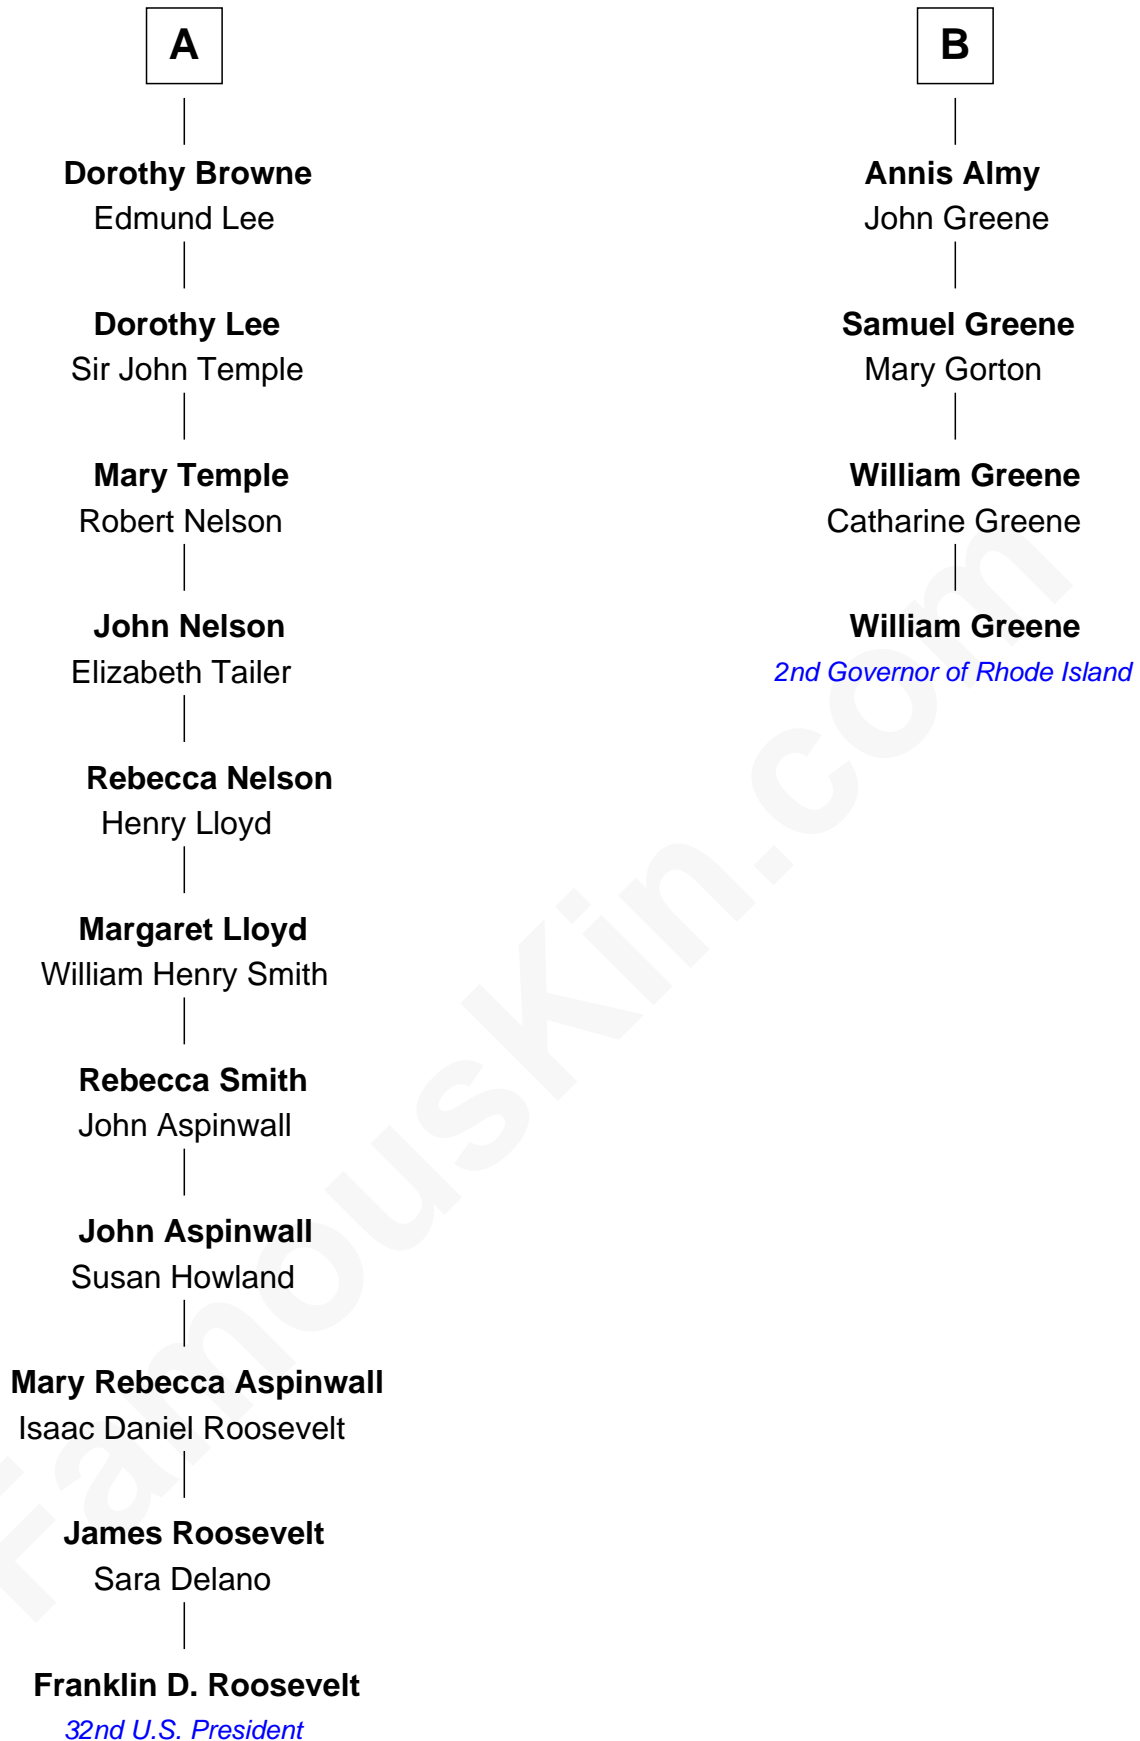

**FamousKin.com**  
**Relationship Chart of**  
**Franklin D. Roosevelt**  
*32nd U.S. President*

**10th cousin 7 times removed of**  
**William Greene**  
*2nd Governor of Rhode Island*

William Greene photo by [Sarnold17](#) (CC BY-SA 3.0)