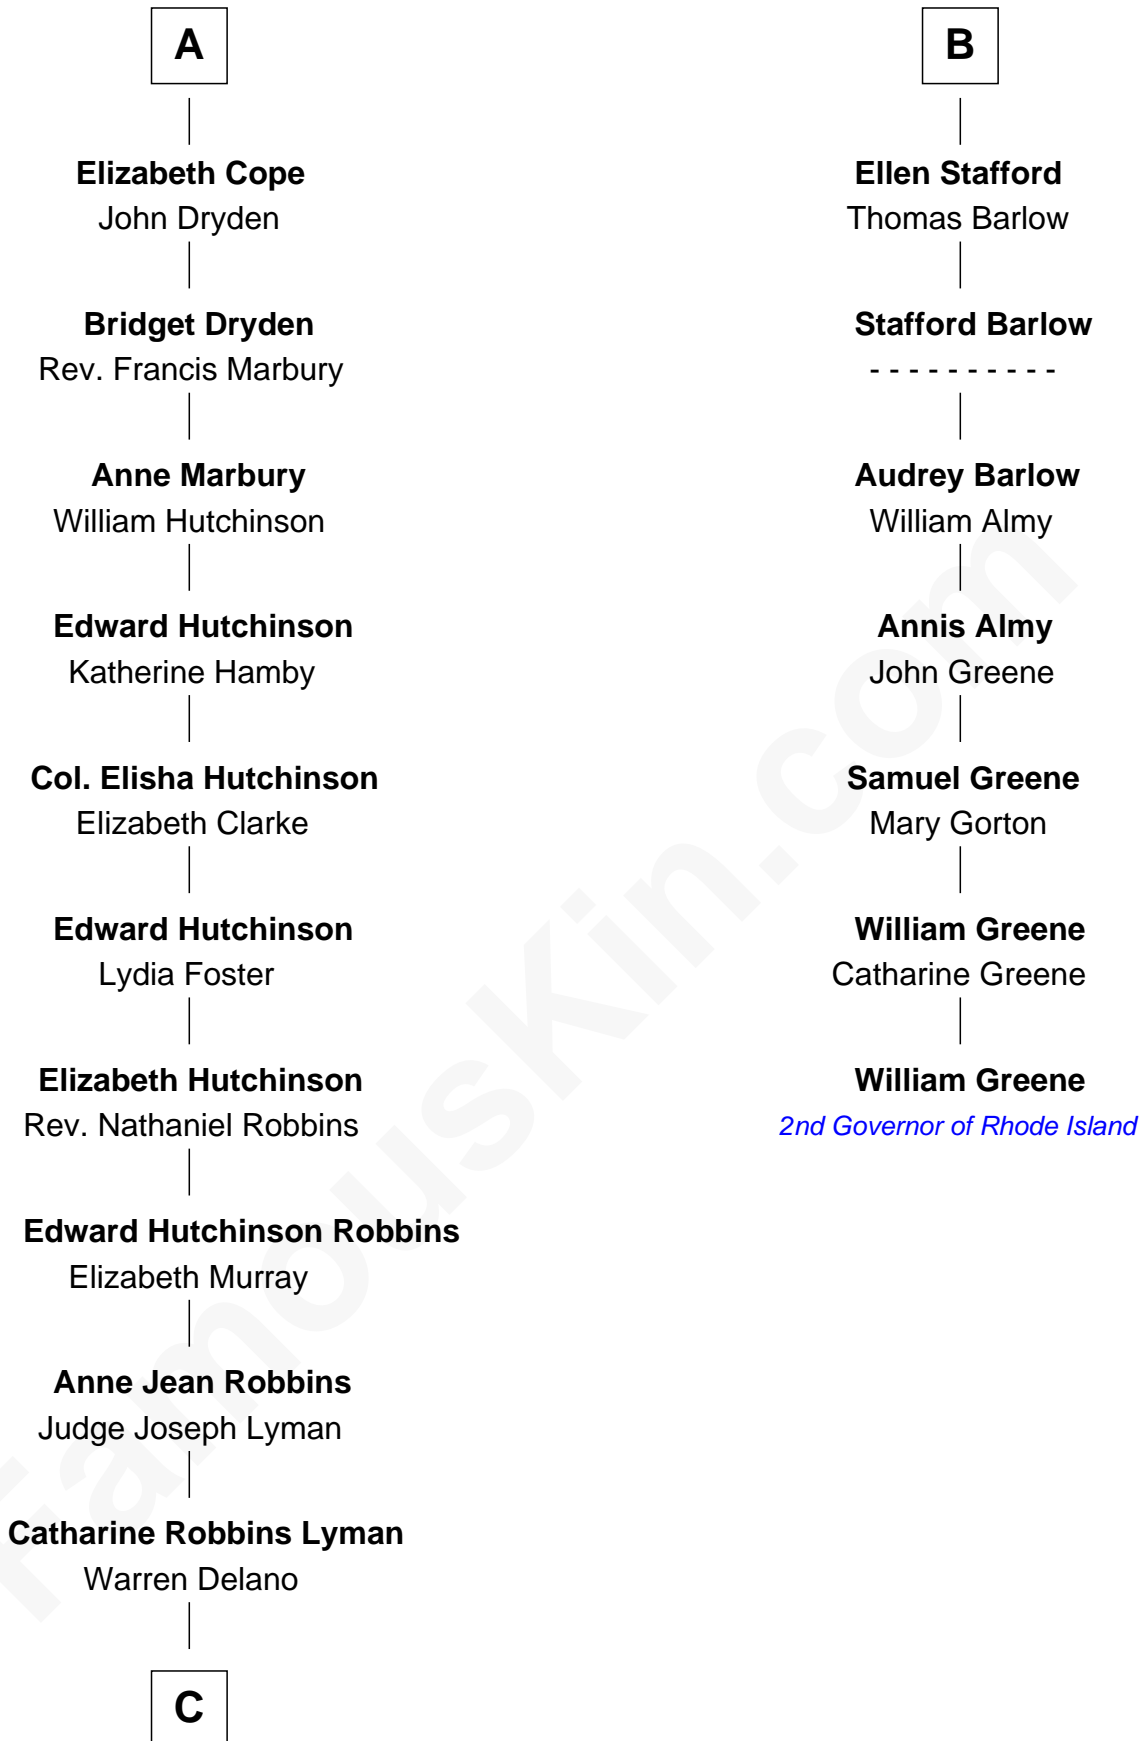

FamousKin.com
Relationship Chart of
Franklin D. Roosevelt
32nd U.S. President

13th cousin 5 times removed of
William Greene
2nd Governor of Rhode Island

C

—
Sara Delano
James Roosevelt

—
Franklin D. Roosevelt
32nd U.S. President

FamousKin.com