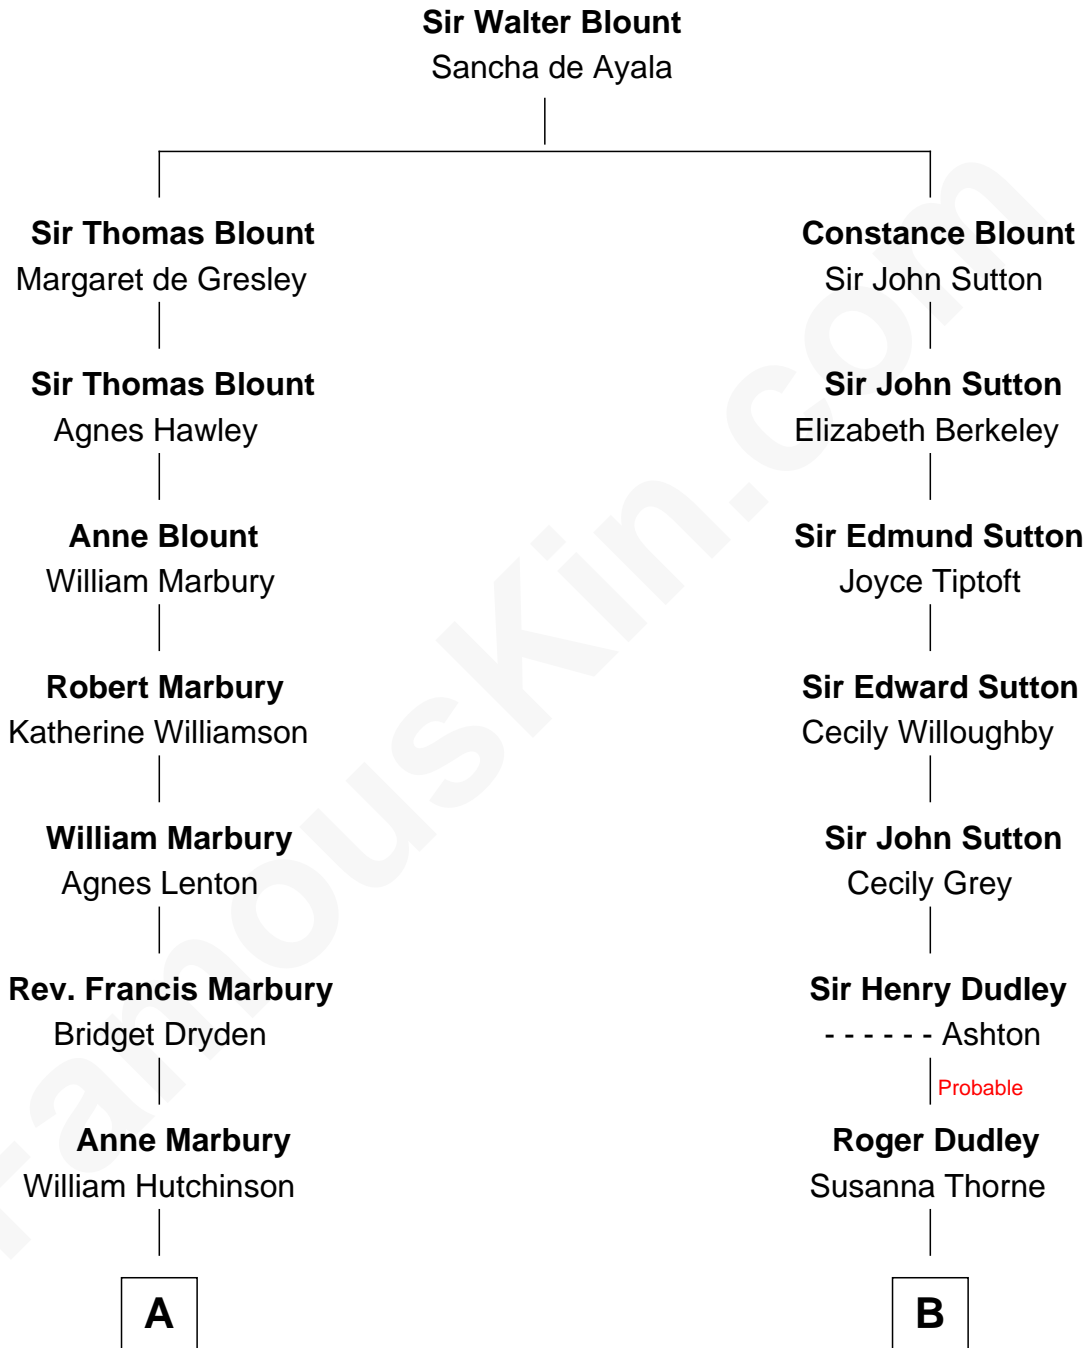

**FamousKin.com**  
**Relationship Chart of**  
**Franklin D. Roosevelt**  
*32nd U.S. President*

15th cousin 5 times removed of

**Kate Upton**  
*Sports Illustrated Swimsuit Cover Model*

**C**

—  
**Margaret Hastings Tyler**

Charles Henry Vial

—  
**Elizabeth Brooks Vial**

Stephen Edward Upton

—  
**Jefferson Matthew Upton**

Shelley Fawn Davis

—  
**Kate Upton**

*Model and Actress*