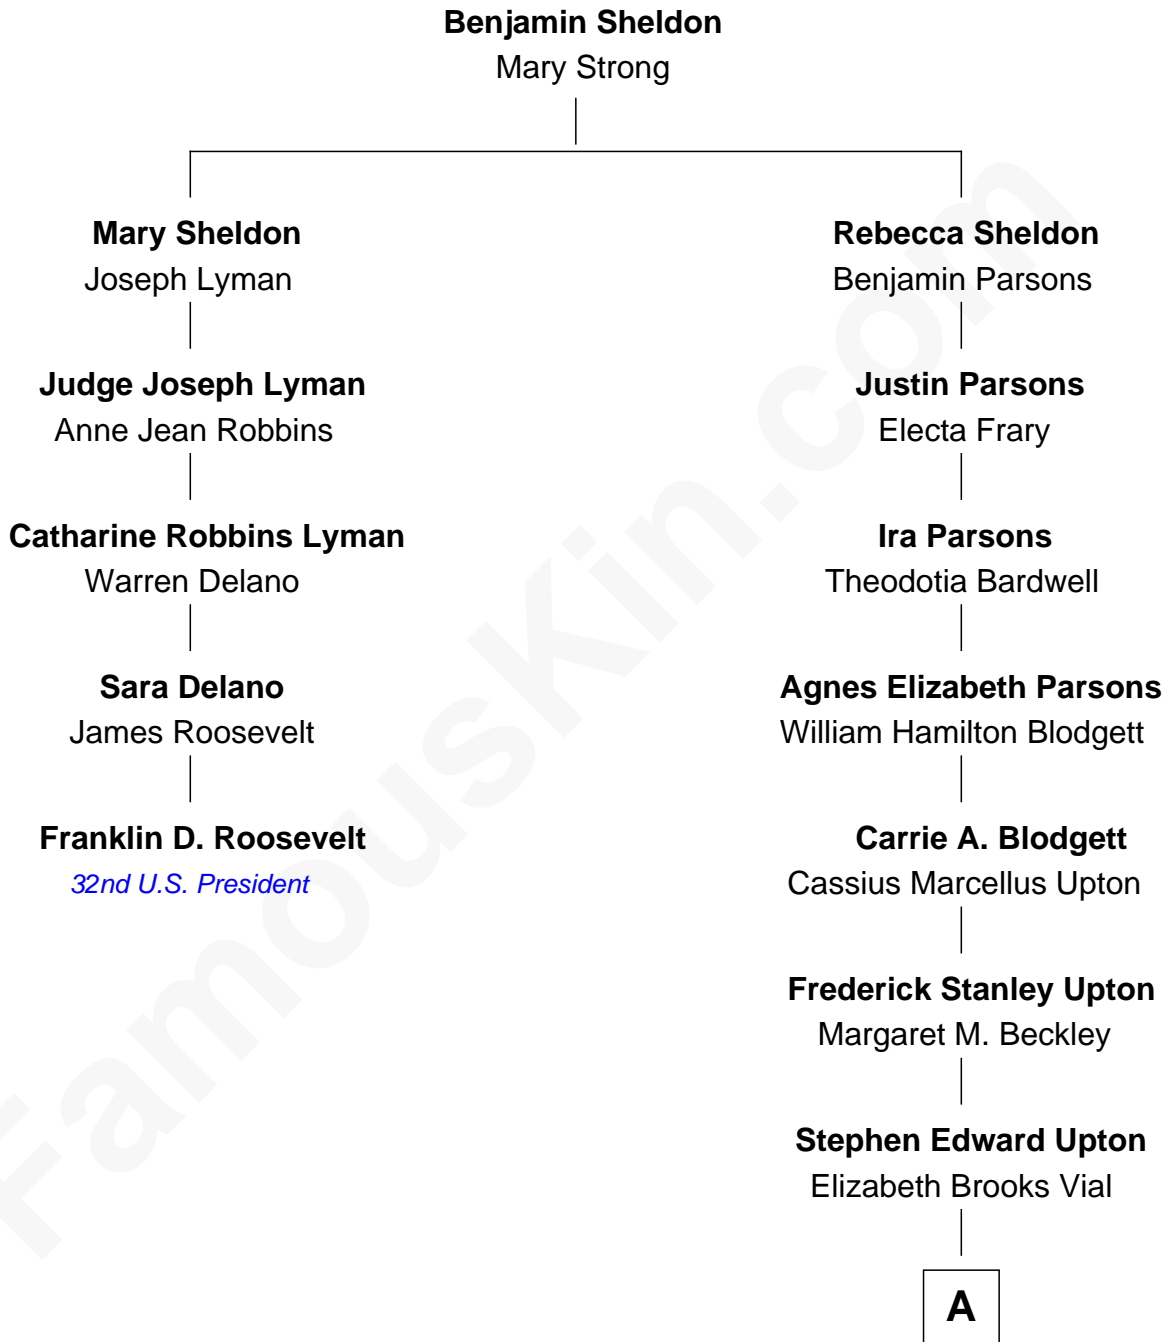

FamousKin.com
Relationship Chart of
Franklin D. Roosevelt
32nd U.S. President

4th cousin 4 times removed of

Kate Upton
Sports Illustrated Swimsuit Cover Model

A

Jefferson Matthew Upton

Shelley Fawn Davis

Kate Upton

Model and Actress

FamousKin.com