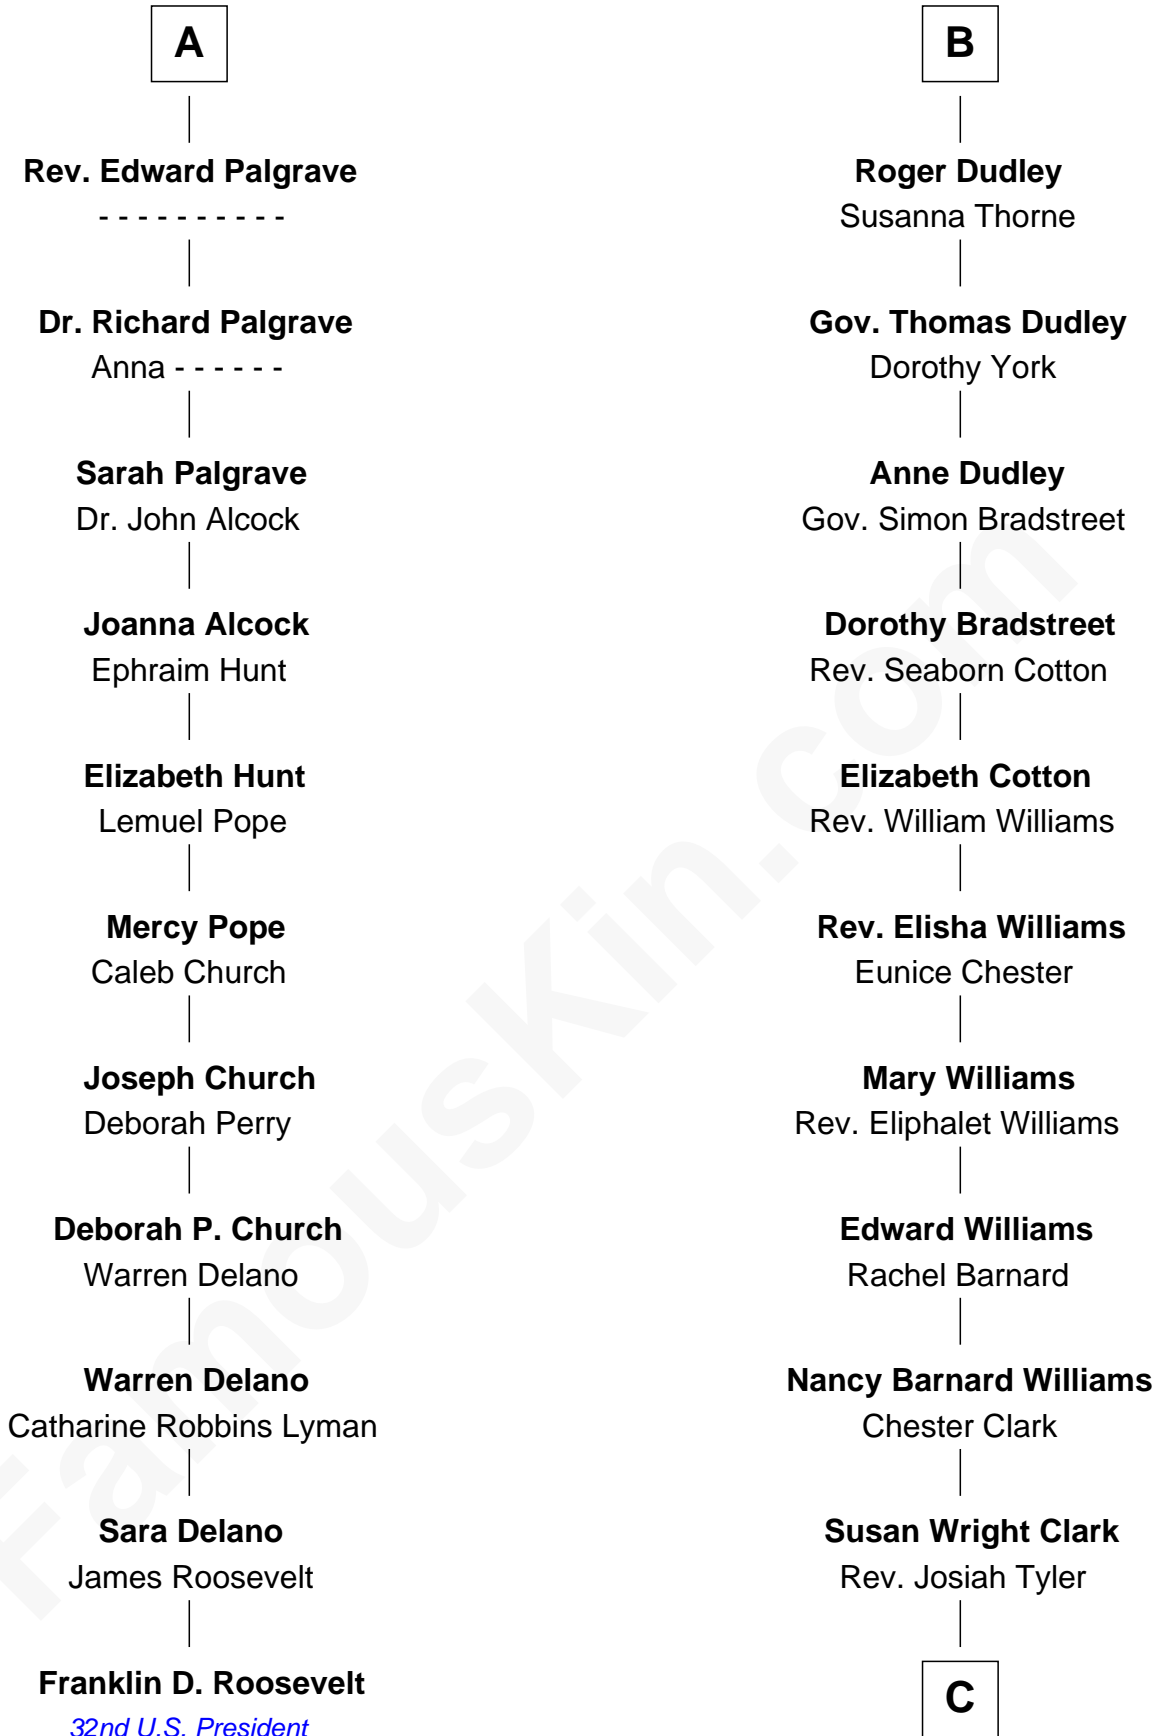

FamousKin.com
Relationship Chart of
Franklin D. Roosevelt
32nd U.S. President

17th cousin 4 times removed of

Kate Upton
Sports Illustrated Swimsuit Cover Model

C

William Chester Tyler

Laura Leland Brooks

Margaret Hastings Tyler

Charles Henry Vial

Elizabeth Brooks Vial

Stephen Edward Upton

Jefferson Matthew Upton

Shelley Fawn Davis

Kate Upton

Model and Actress