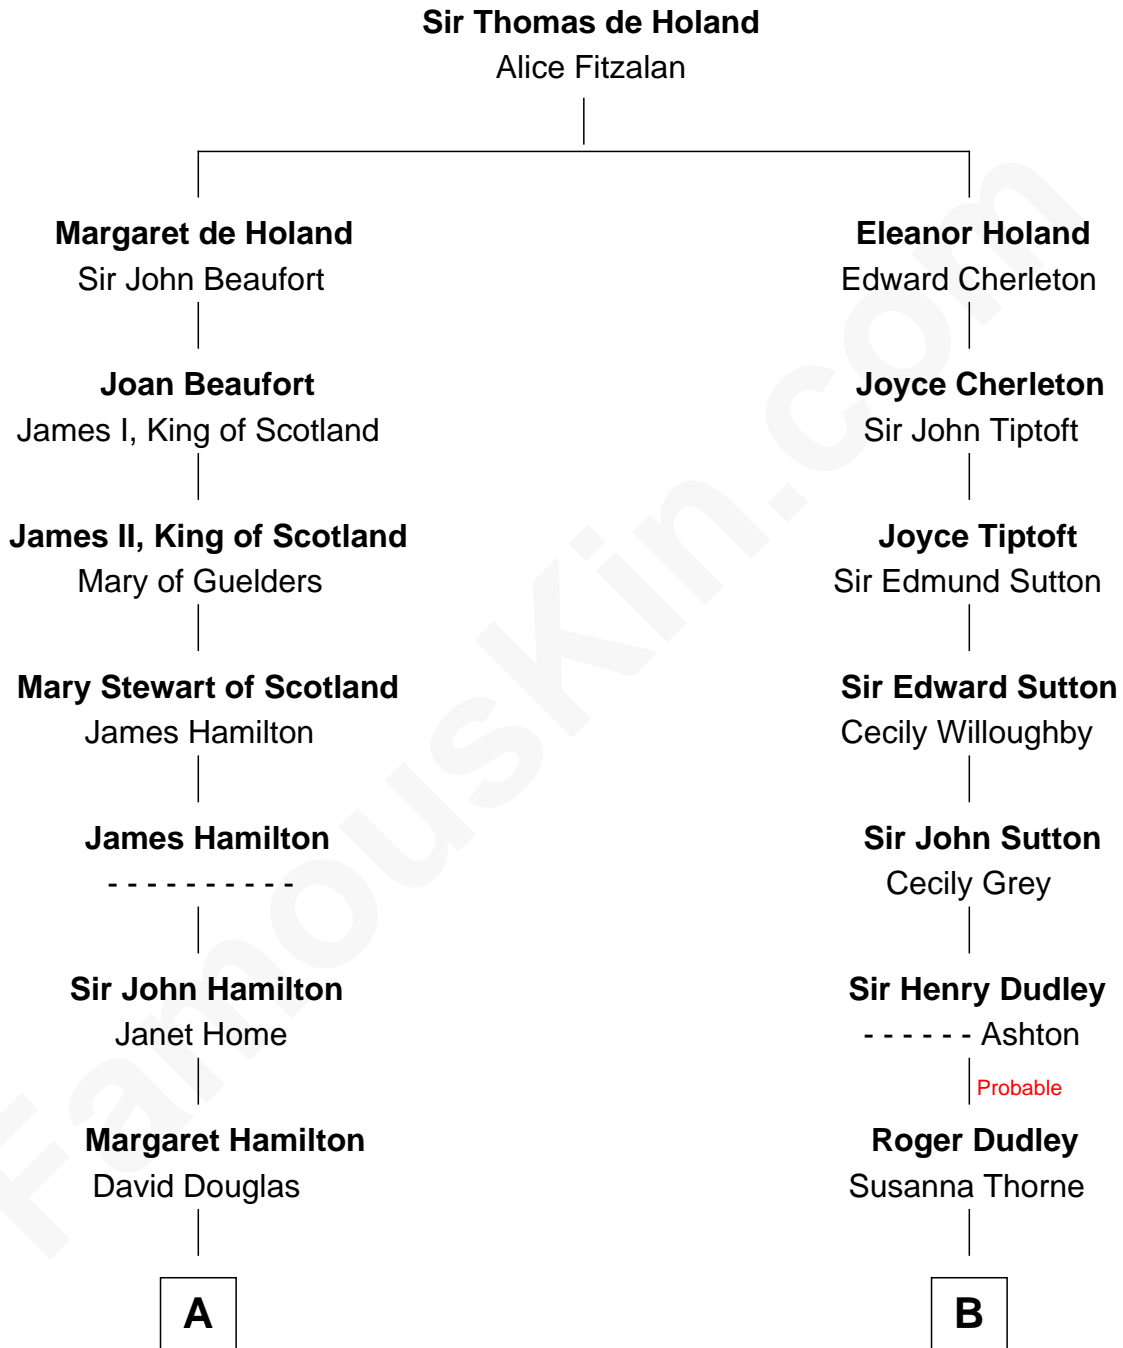

FamousKin.com
Relationship Chart of
Franklin D. Roosevelt
32nd U.S. President

19th cousin 1 time removed of

Kate Upton
Sports Illustrated Swimsuit Cover Model

C

Catharine Robbins Lyman

Warren Delano

Sara Delano

James Roosevelt

Franklin D. Roosevelt

32nd U.S. President

D

Margaret Hastings Tyler

Charles Henry Vial

Elizabeth Brooks Vial

Stephen Edward Upton