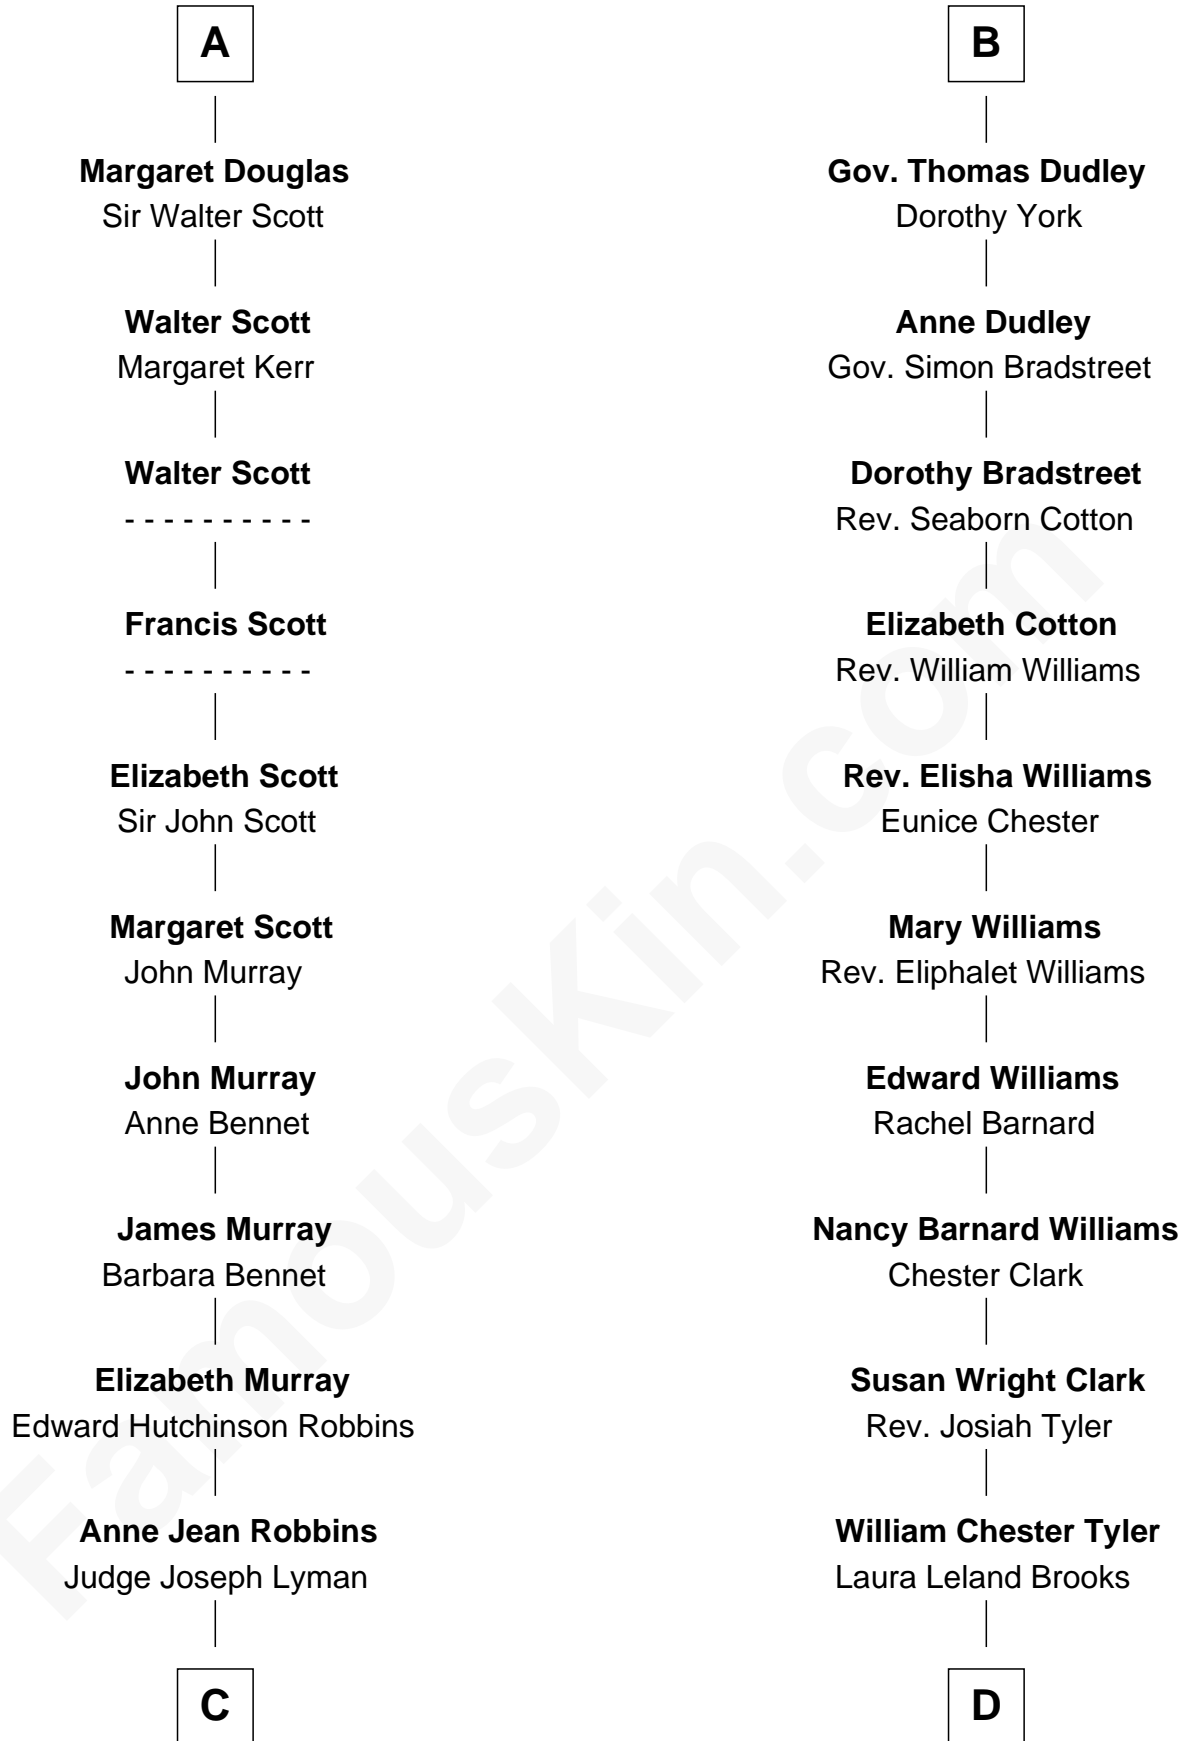

FamousKin.com
Relationship Chart of
Franklin D. Roosevelt
32nd U.S. President

19th cousin 1 time removed of

Kate Upton
Sports Illustrated Swimsuit Cover Model

C

Catharine Robbins Lyman

Warren Delano

Sara Delano

James Roosevelt

Franklin D. Roosevelt

32nd U.S. President

D

Margaret Hastings Tyler

Charles Henry Vial

Elizabeth Brooks Vial

Stephen Edward Upton