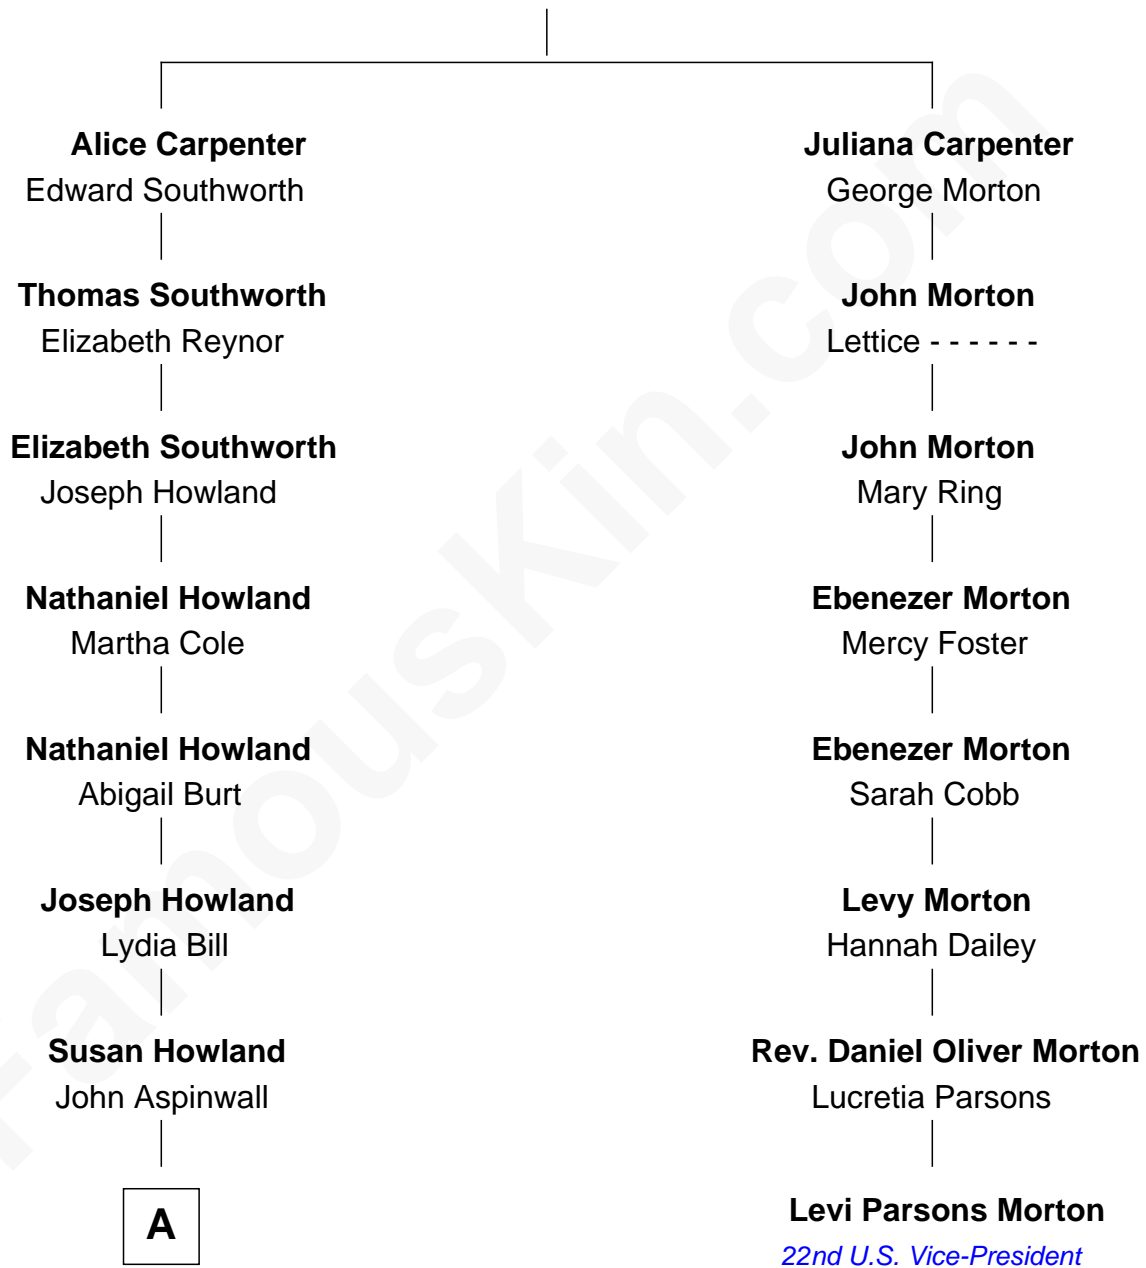

FamousKin.com
Relationship Chart of
Franklin D. Roosevelt
32nd U.S. President

7th cousin 2 times removed of
Levi Parsons Morton
22nd U.S. Vice-President

Alexander Carpenter

A

—
Mary Rebecca Aspinwall

Isaac Daniel Roosevelt

—
James Roosevelt

Sara Delano

—
Franklin D. Roosevelt

32nd U.S. President

FamousKin.com