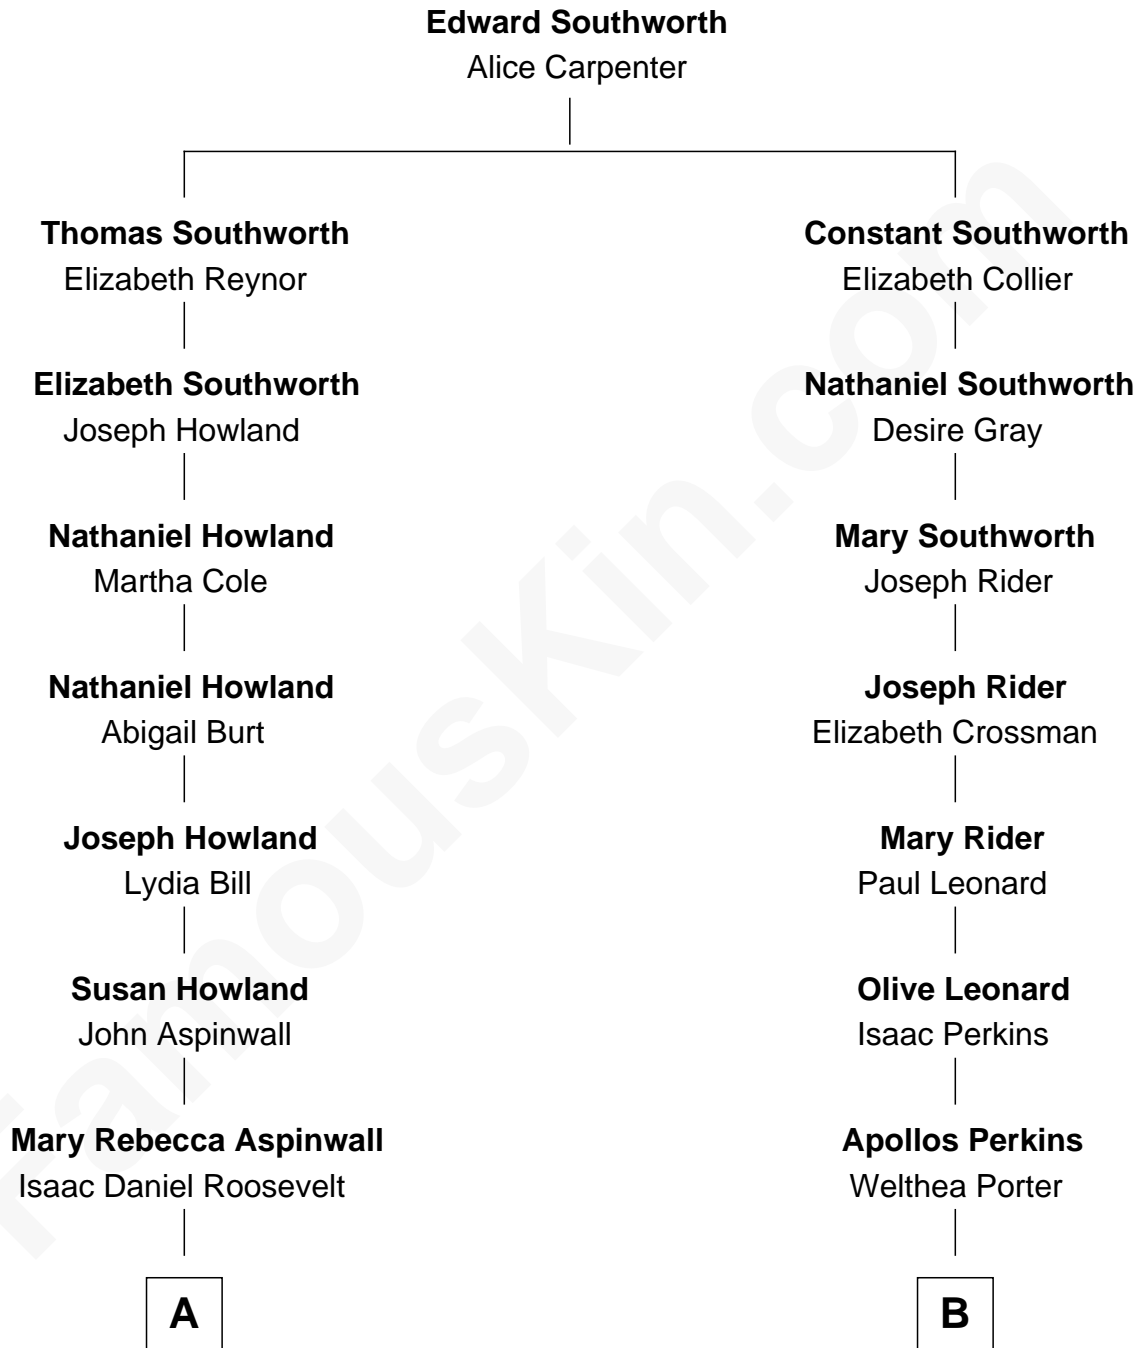

**FamousKin.com**  
**Relationship Chart of**  
**Franklin D. Roosevelt**  
*32nd U.S. President*

**8th cousin 2 times removed of**  
**Anthony Perkins**  
*Movie Actor*

**A**

**James Roosevelt**

Sara Delano

**Franklin D. Roosevelt**

*32nd U.S. President*

**B**

**Dr. Henry Phelps Perkins**

Stella Lucretia Burnham

**Henry Phelps Perkins**

Helen Virginia Anthony

**Osgood Perkins**

Janet Esselstyn Rane

**Anthony Perkins**

*Movie Actor*

FamousKin.com