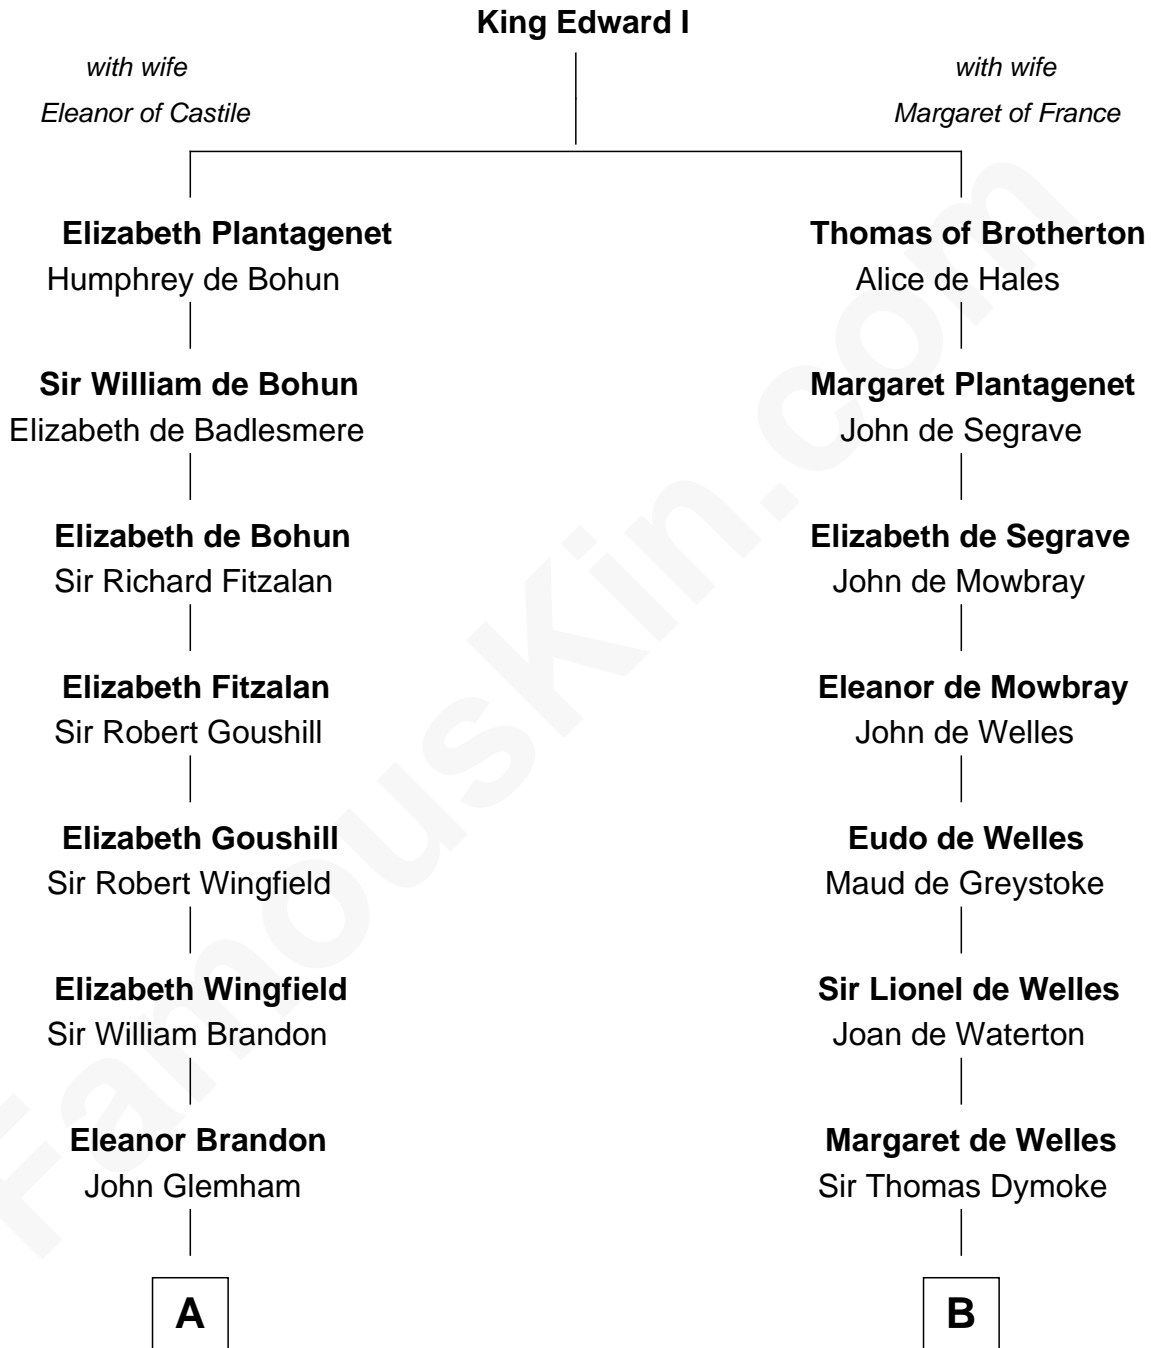

FamousKin.com
Relationship Chart of
Franklin D. Roosevelt
32nd U.S. President

19th cousin 2 times removed of

Ray Bradbury
Author of The Martian Chronicles

C

Warren Delano
Catharine Robbins Lyman

Sara Delano
James Roosevelt

Franklin D. Roosevelt
32nd U.S. President

D

Samuel Bradbury
Frances Mary Rohead

Samuel Irving Bradbury
Mary Adell Spaulding

Samuel Hinkston Bradbury
Minnie Alice Davis

Leonard Spaulding Bradbury
Esther Marie Moberg