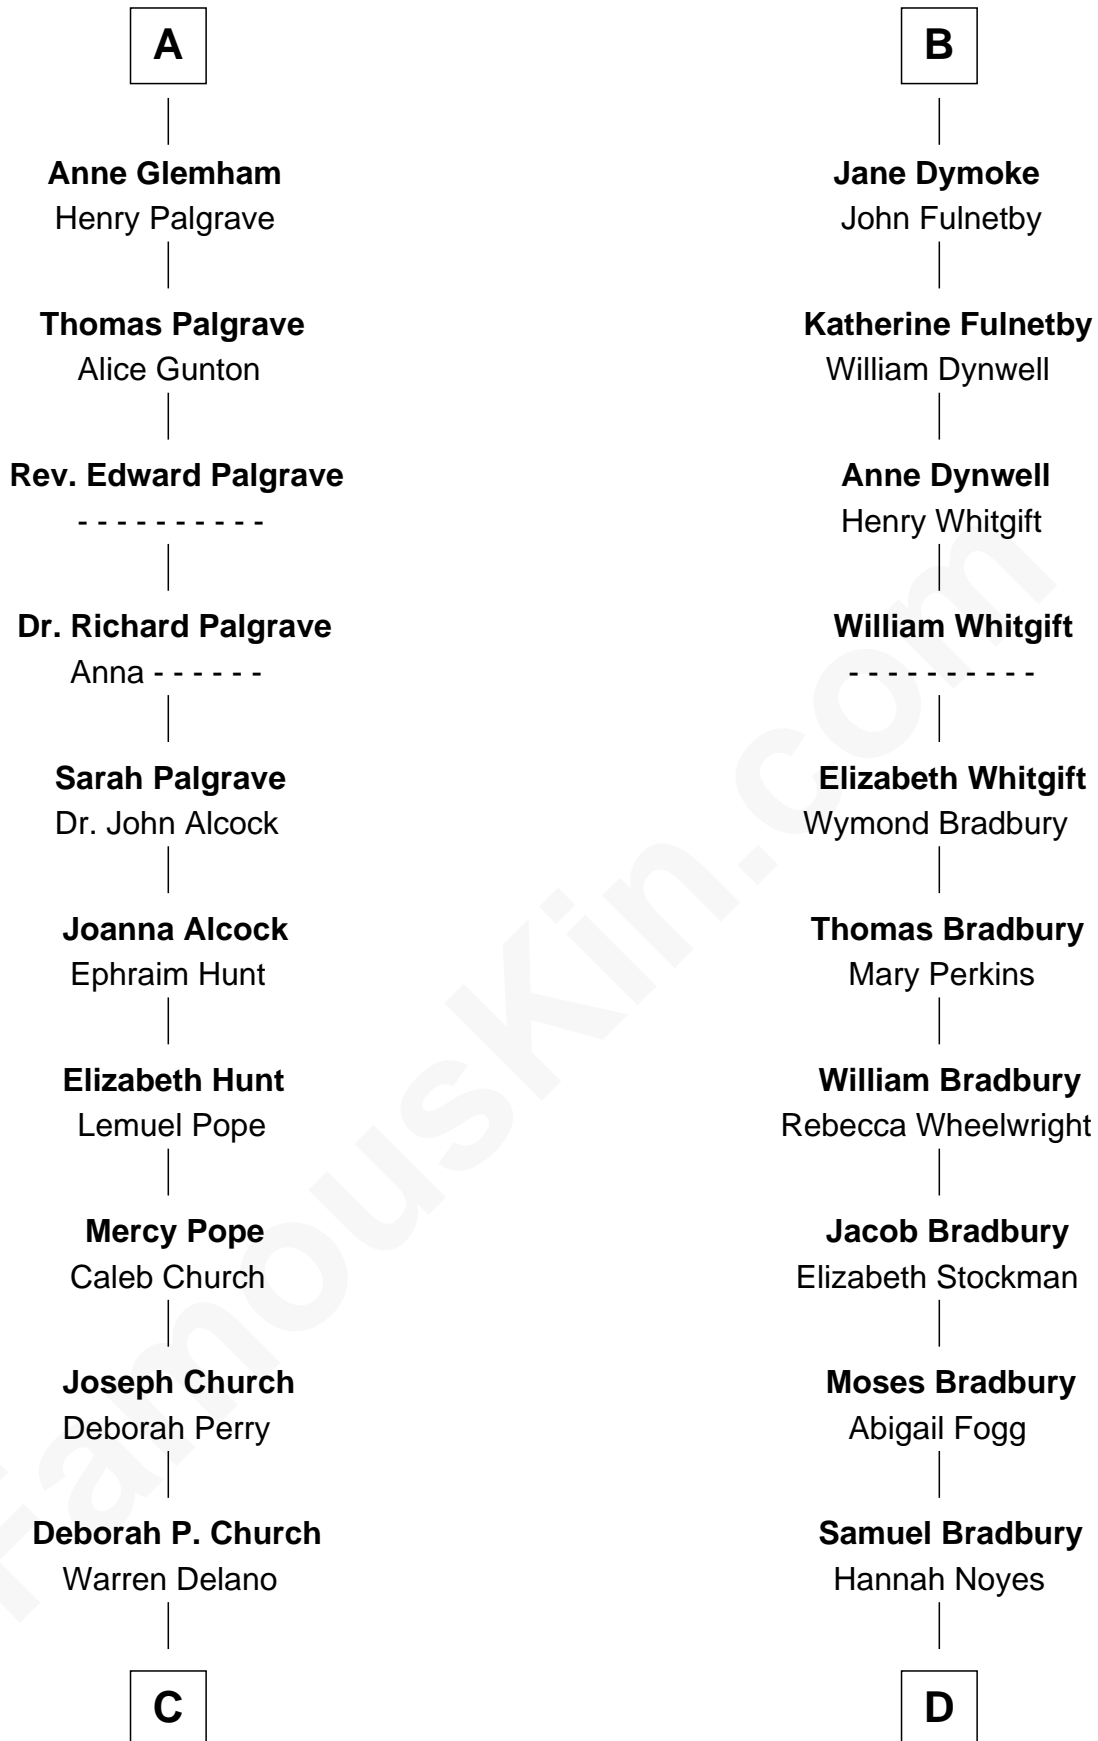

FamousKin.com
Relationship Chart of
Franklin D. Roosevelt
32nd U.S. President

19th cousin 2 times removed of

Ray Bradbury
Author of The Martian Chronicles

C

Warren Delano
Catharine Robbins Lyman

Sara Delano
James Roosevelt

Franklin D. Roosevelt
32nd U.S. President

D

Samuel Bradbury
Frances Mary Rohead

Samuel Irving Bradbury
Mary Adell Spaulding

Samuel Hinkston Bradbury
Minnie Alice Davis

Leonard Spaulding Bradbury
Esther Marie Moberg