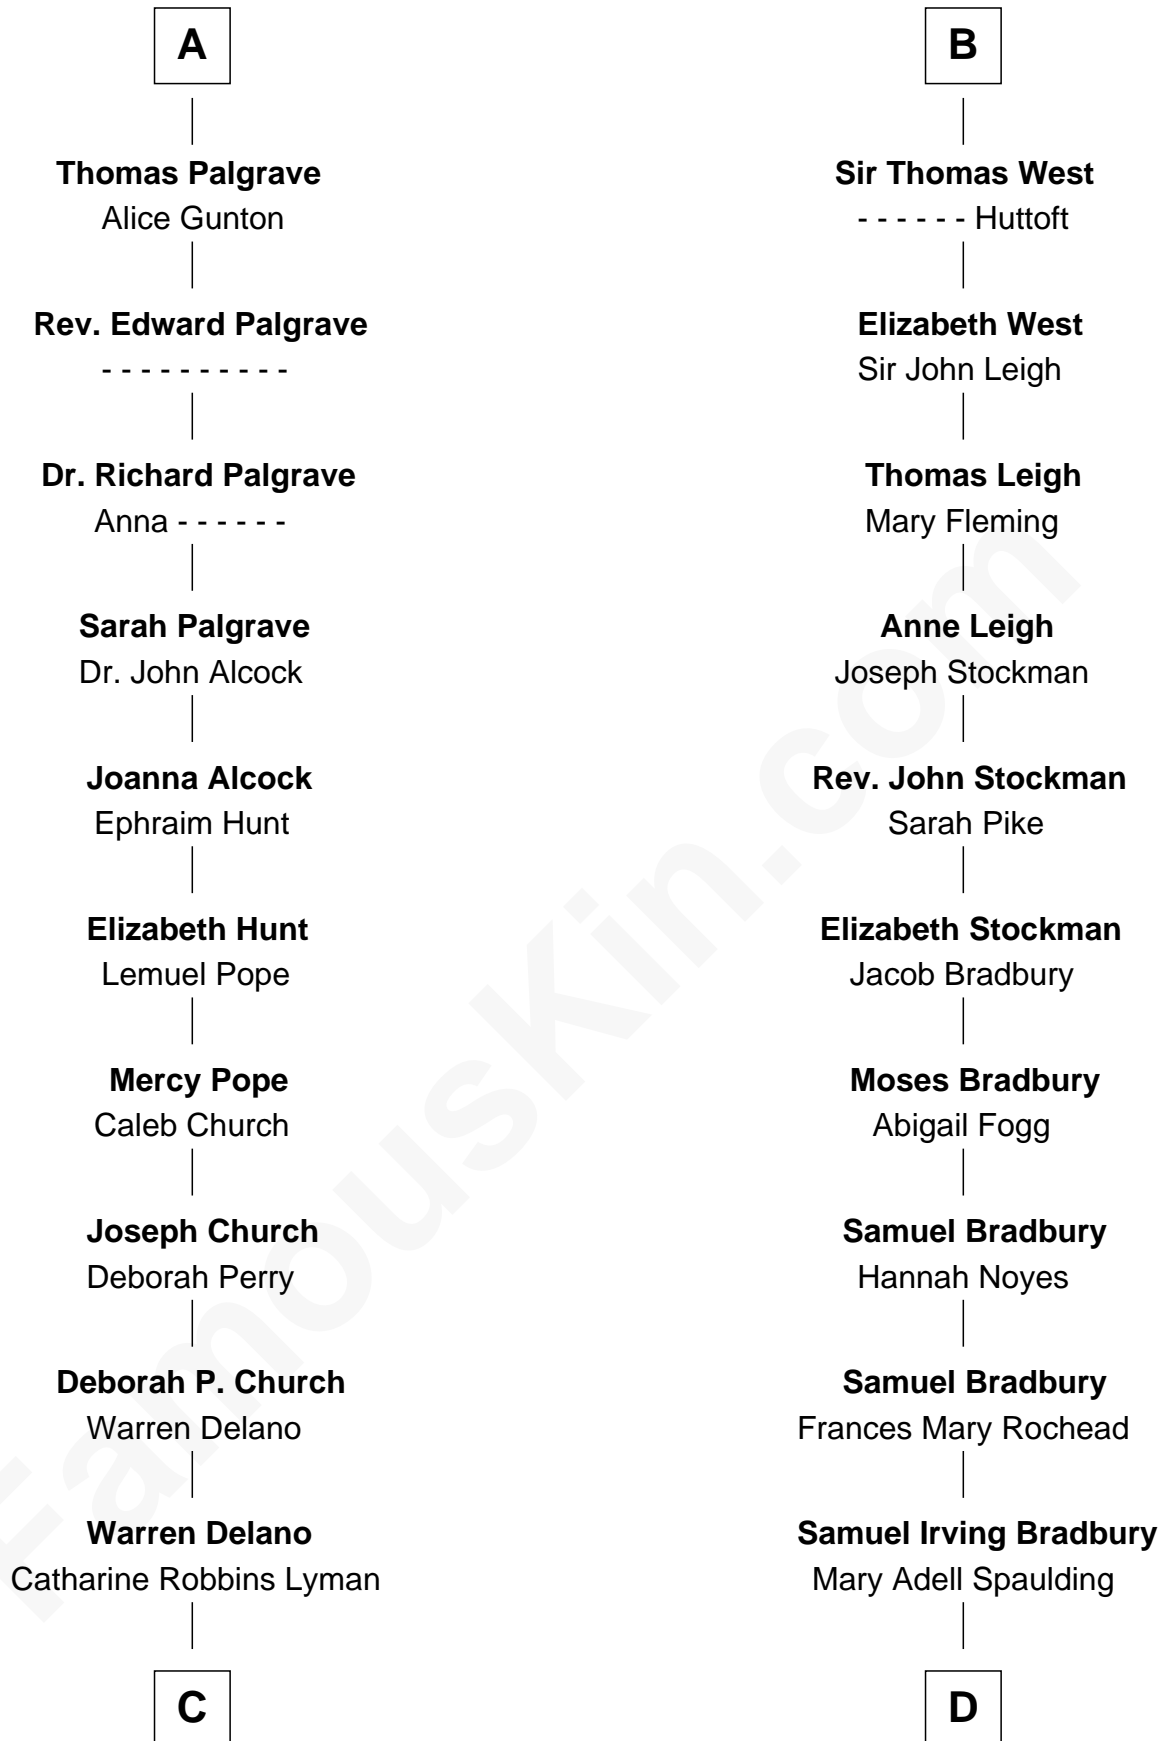

**FamousKin.com**  
**Relationship Chart of**  
**Franklin D. Roosevelt**  
*32nd U.S. President*

**18th cousin 1 time removed of**  
**Ray Bradbury**  
*Author of The Martian Chronicles*

**Henry Plantagenet**  
 Maud de Chaworth

**C**

**Sara Delano**  
James Roosevelt

**Franklin D. Roosevelt**  
*32nd U.S. President*

**D**

**Samuel Hinkston Bradbury**  
Minnie Alice Davis

**Leonard Spaulding Bradbury**  
Esther Marie Moberg

**Ray Bradbury**  
*Author of The Martian Chronicles*