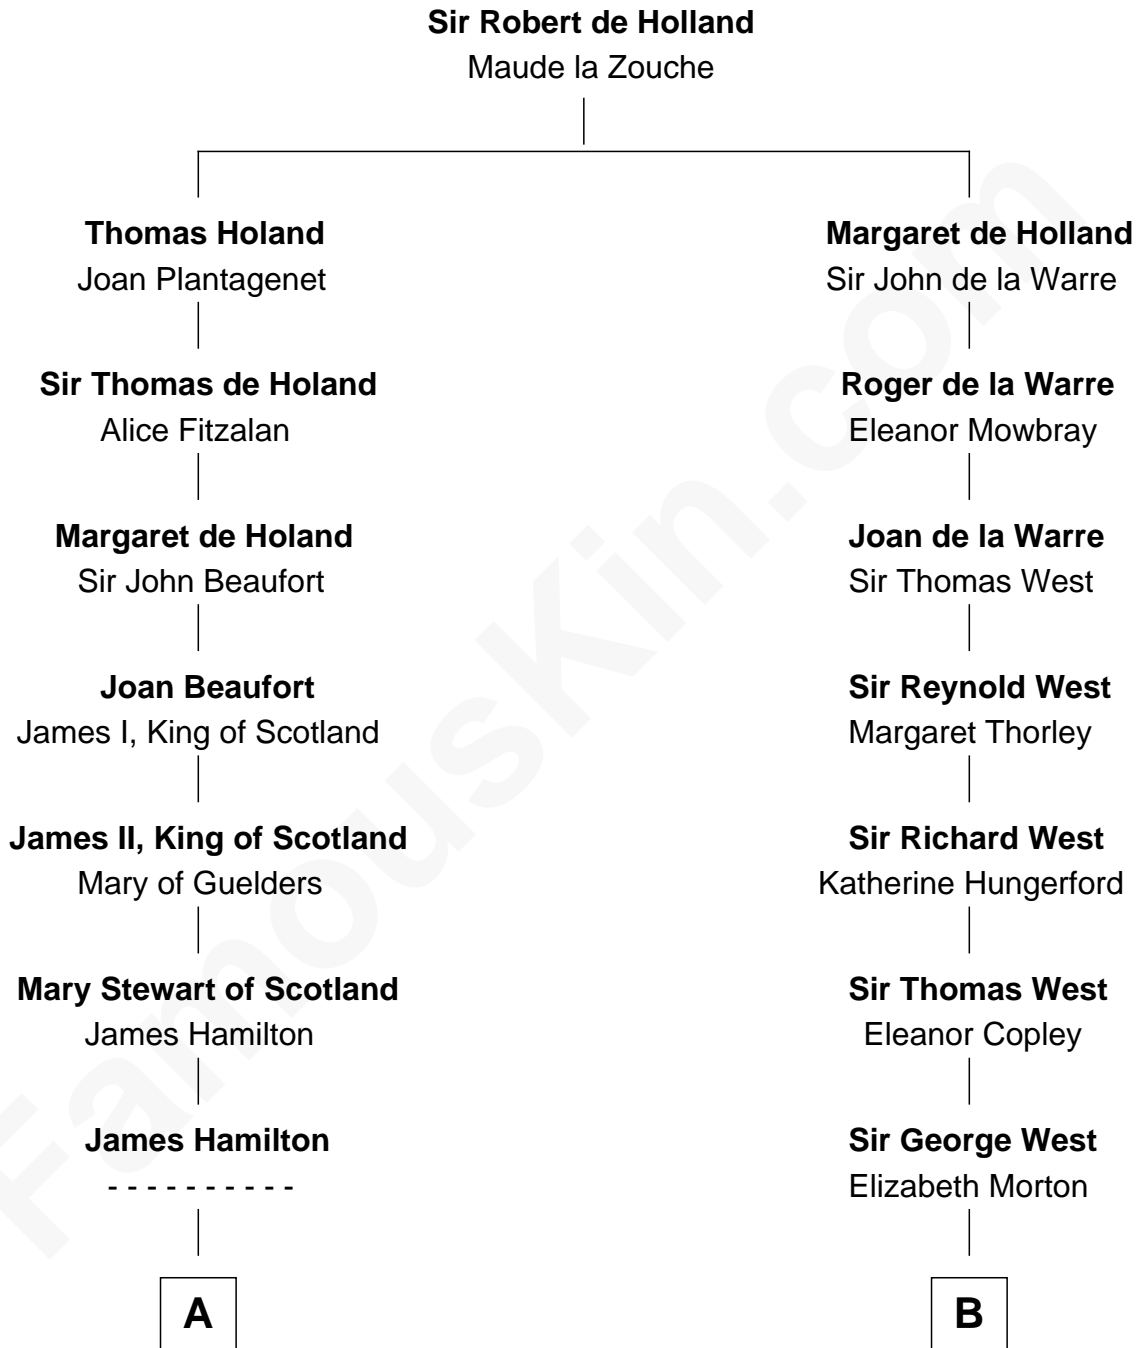

FamousKin.com
Relationship Chart of
Franklin D. Roosevelt
32nd U.S. President

19th cousin 2 times removed of
Ray Bradbury
Author of The Martian Chronicles

C

Elizabeth Murray
Edward Hutchinson Robbins

Anne Jean Robbins
Judge Joseph Lyman

Catharine Robbins Lyman
Warren Delano

Sara Delano
James Roosevelt

Franklin D. Roosevelt
32nd U.S. President

D

Samuel Hinkston Bradbury
Minnie Alice Davis

Leonard Spaulding Bradbury
Esther Marie Moberg

Ray Bradbury
Author of The Martian Chronicles