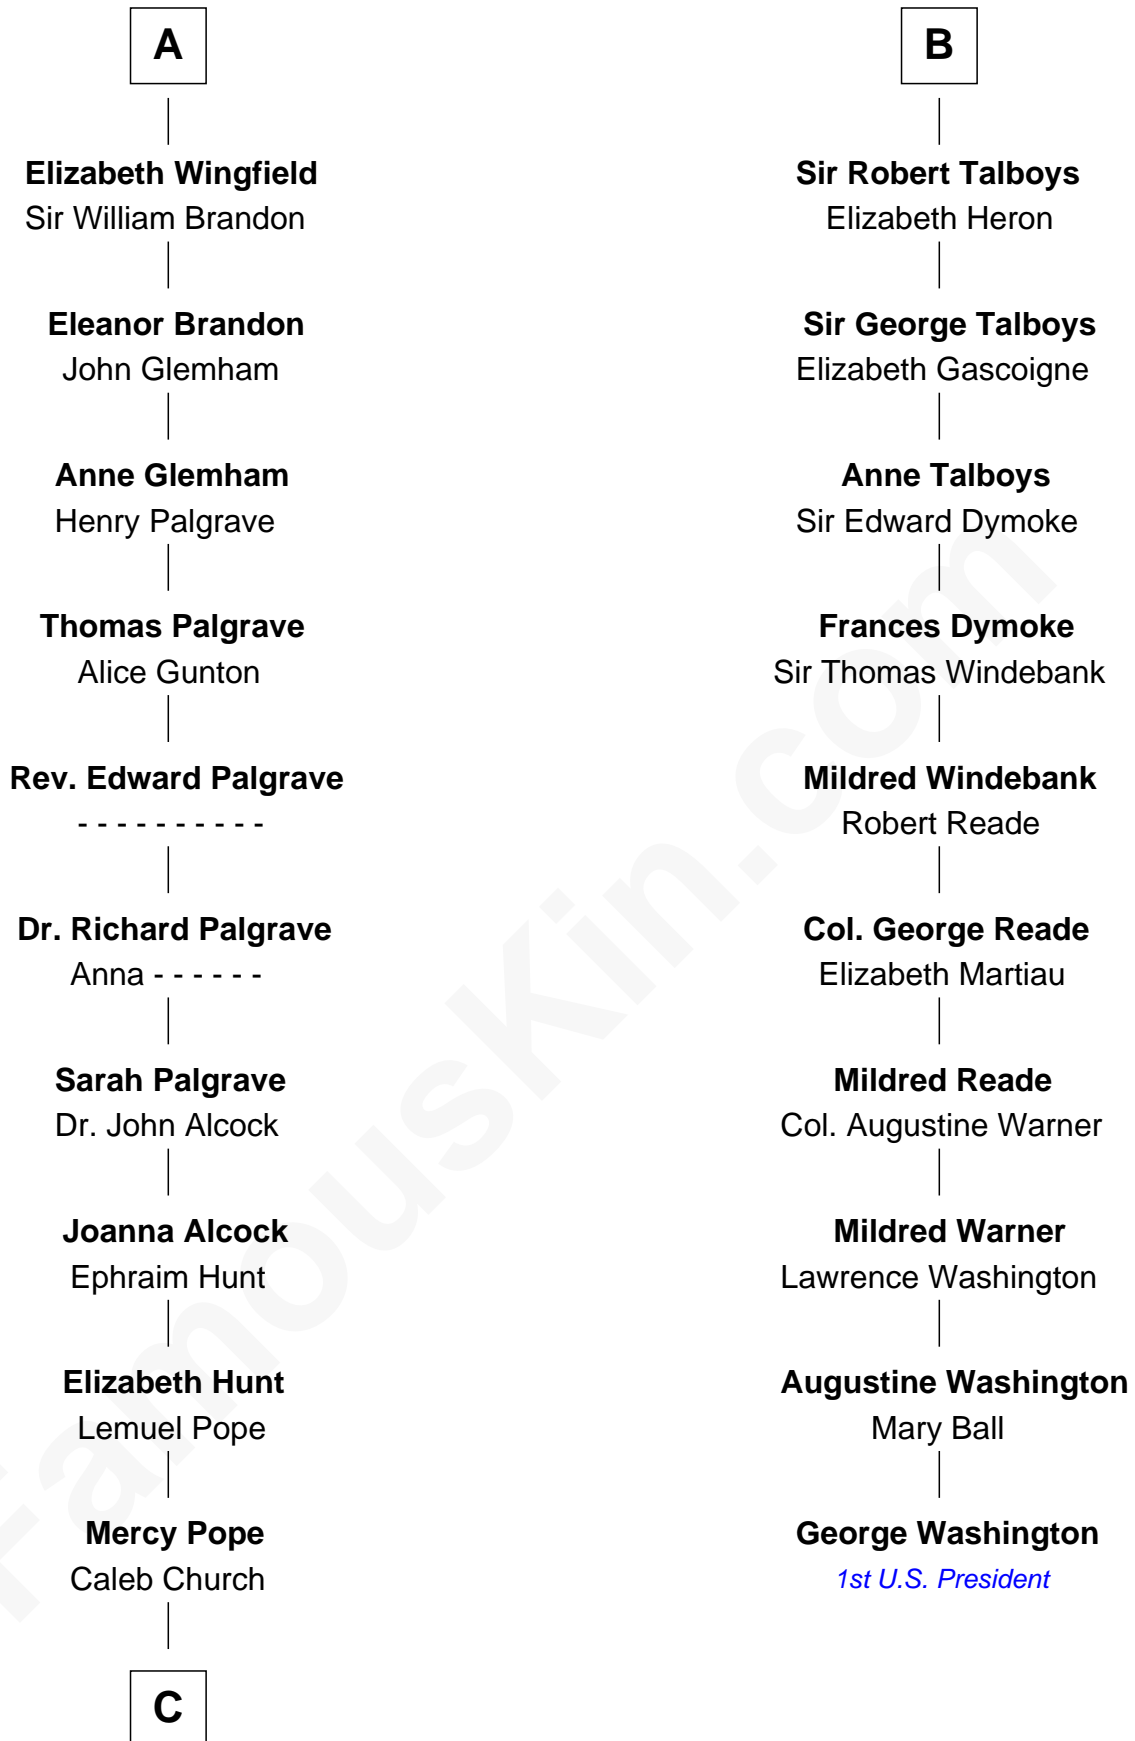

FamousKin.com
Relationship Chart of
Franklin D. Roosevelt
32nd U.S. President

16th cousin 5 times removed of
George Washington
1st U.S. President

Sir Humphrey de Bohun
Maud of Eu

Sir Humphrey de Bohun
Eleanor de Braiose

Humphrey de Bohun
Maud de Fiennes

Humphrey de Bohun
Elizabeth Plantagenet

Sir William de Bohun
Elizabeth de Badlesmere

Elizabeth de Bohun
Sir Richard Fitzalan

Elizabeth Fitzalan
Sir Robert Goushill

Elizabeth Goushill
Sir Robert Wingfield

A

Eleanor de Bohun
Sir John de Verdun

Maud de Verdun
Sir John de Grey

Sir Roger de Grey
Elizabeth de Hastings

Sir Reynold de Grey
Eleanor le Strange

Sir Reynold Grey
Margaret de Ros

Margaret Grey
Sir William Bonville

Elizabeth Bonville
William Talboys

B

C

Joseph Church

Deborah Perry

Deborah P. Church

Warren Delano

Warren Delano