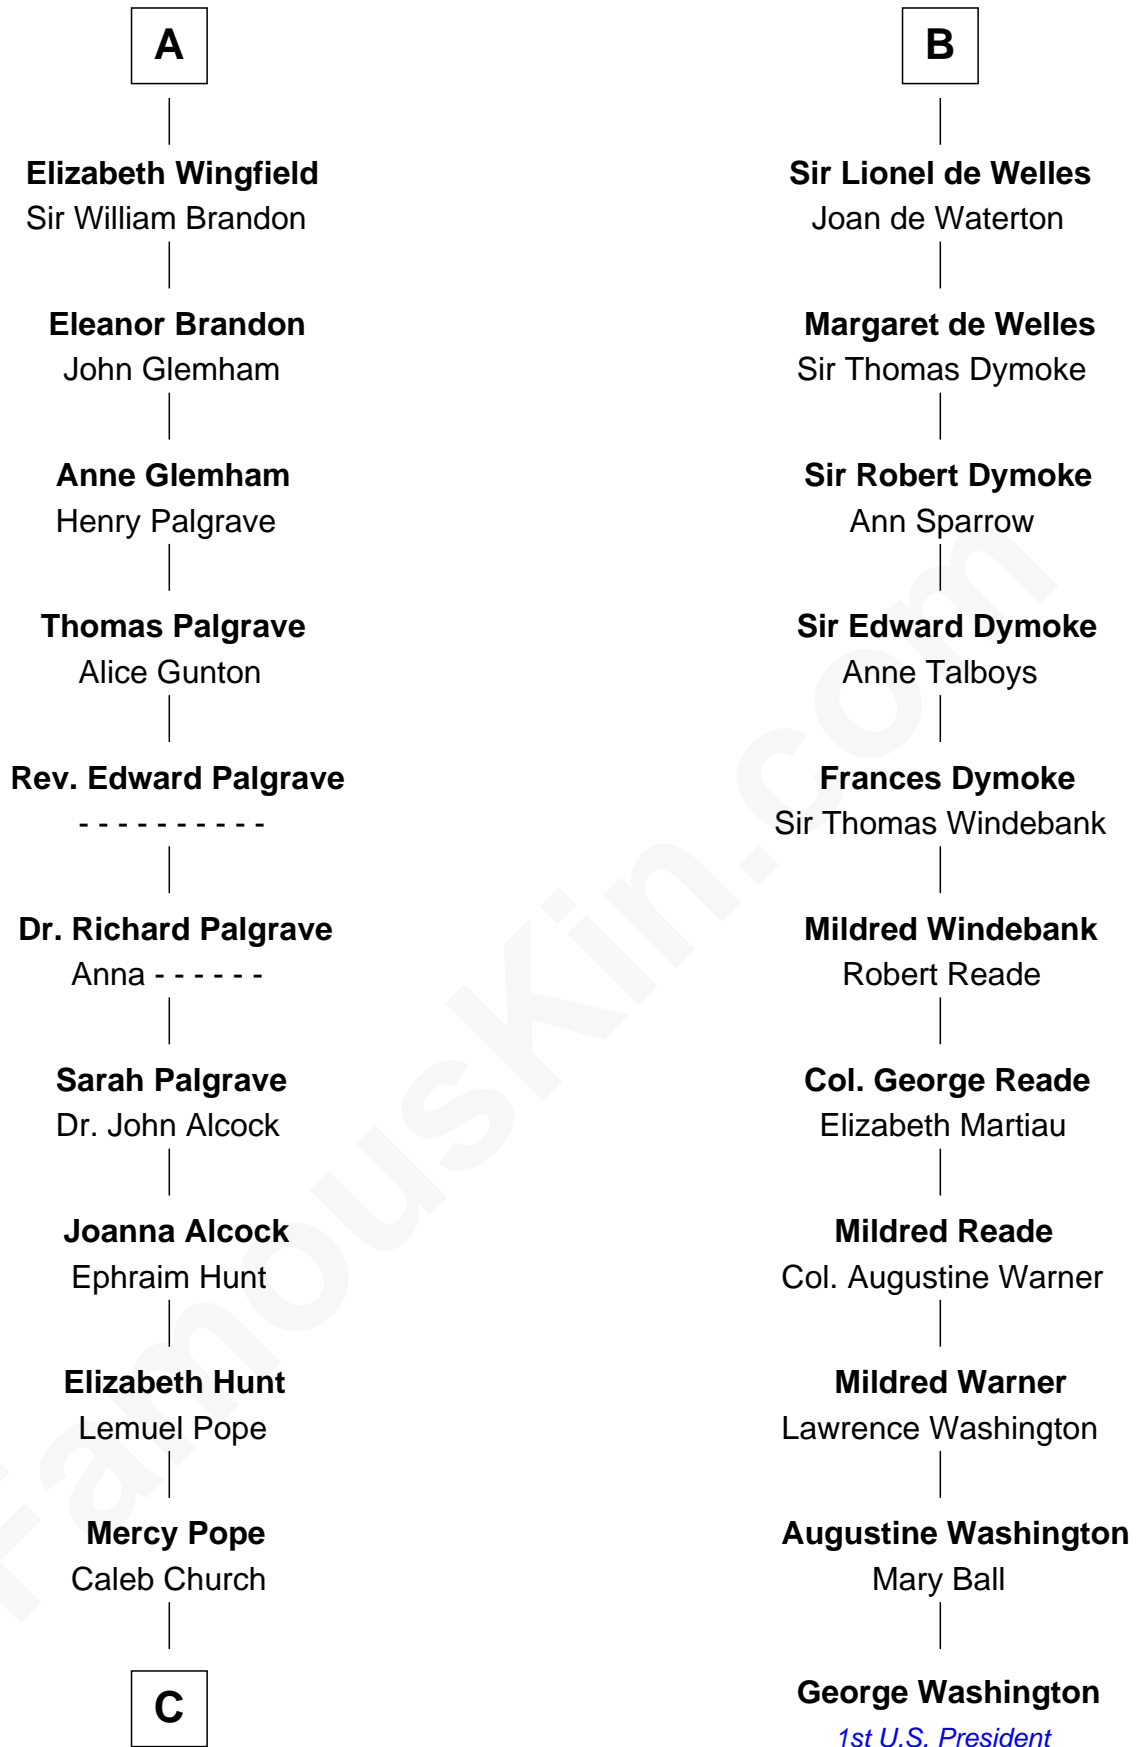

**FamousKin.com**  
**Relationship Chart of**  
**Franklin D. Roosevelt**  
*32nd U.S. President*

17th cousin 4 times removed of  
**George Washington**  
*1st U.S. President*

**Sir Gerald de Prendergast**

**C**

**Joseph Church**

Deborah Perry

**Deborah P. Church**

Warren Delano

**Warren Delano**

Catharine Robbins Lyman

**Sara Delano**

James Roosevelt

**Franklin D. Roosevelt**

*32nd U.S. President*

FamousKin.com