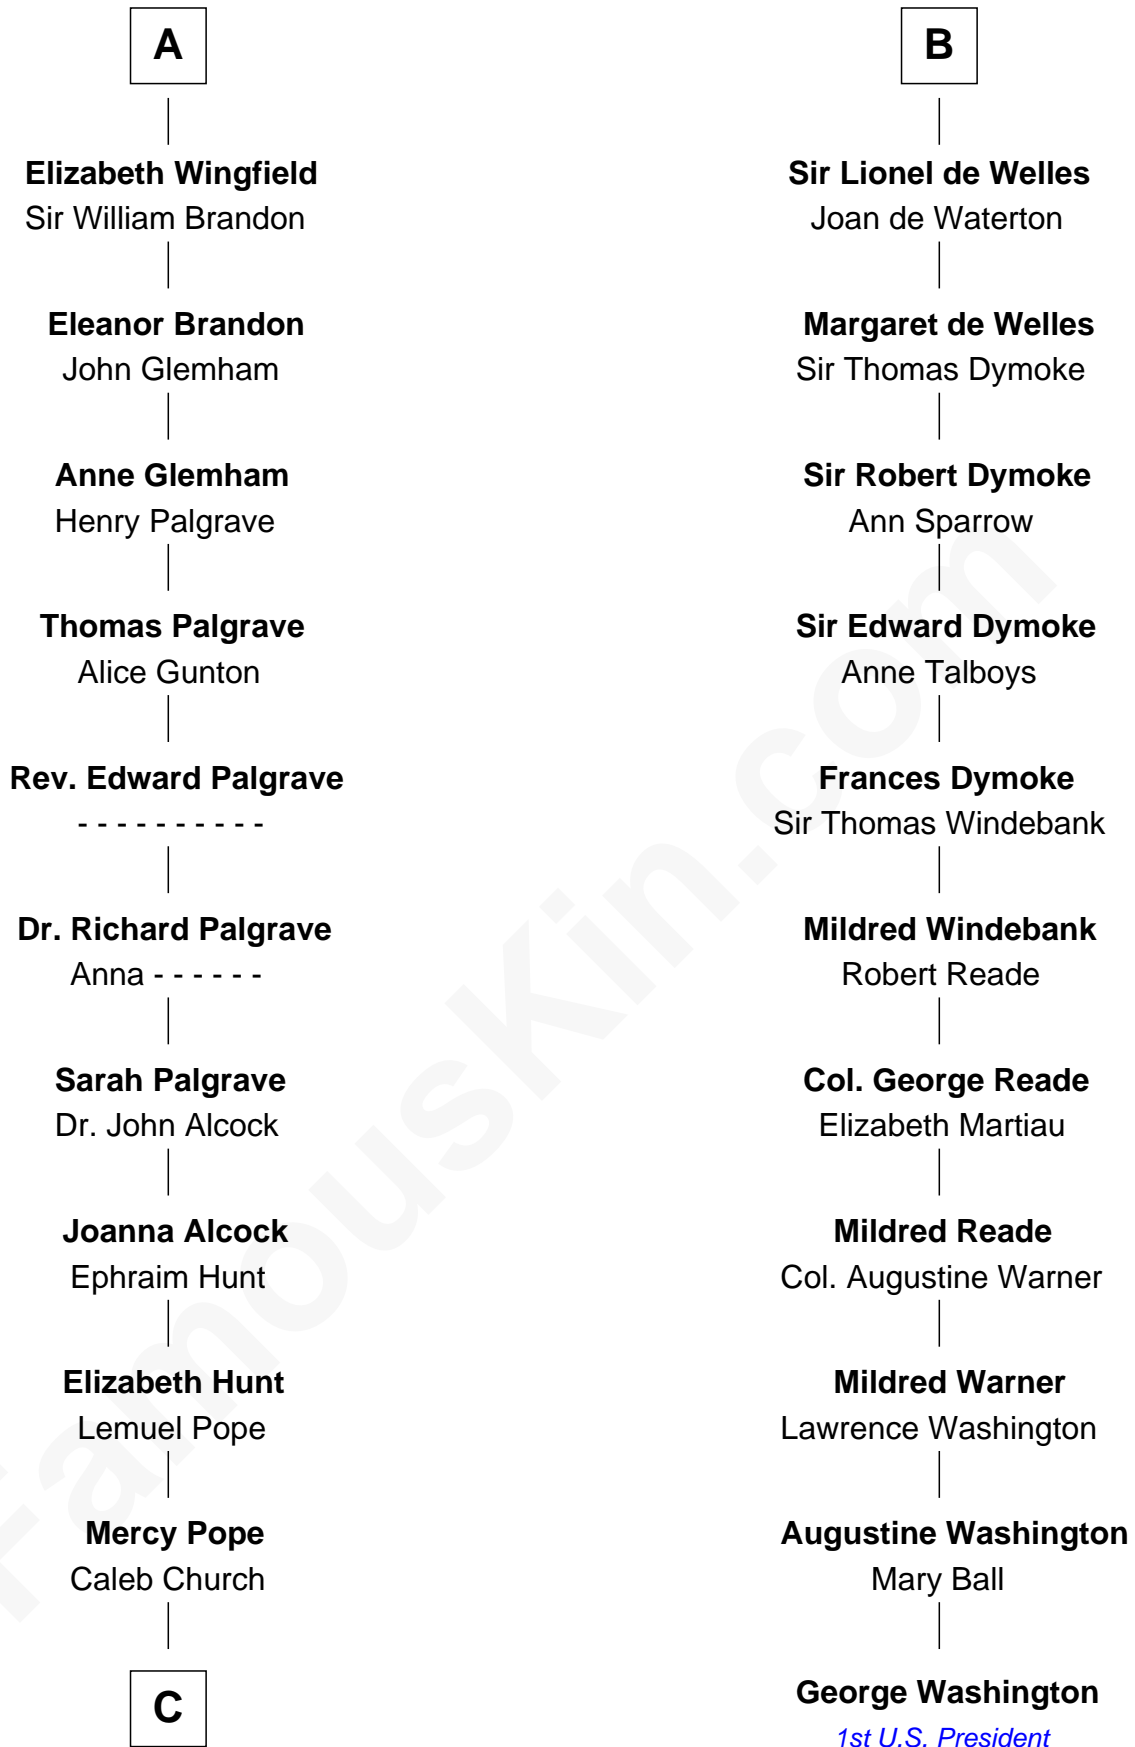

**FamousKin.com**  
**Relationship Chart of**  
**Franklin D. Roosevelt**  
*32nd U.S. President*

17th cousin 4 times removed of  
**George Washington**  
*1st U.S. President*

**C**

—  
**Joseph Church**

Deborah Perry

—  
**Deborah P. Church**

Warren Delano

—  
**Warren Delano**

Catharine Robbins Lyman

—  
**Sara Delano**

James Roosevelt

—  
**Franklin D. Roosevelt**

*32nd U.S. President*