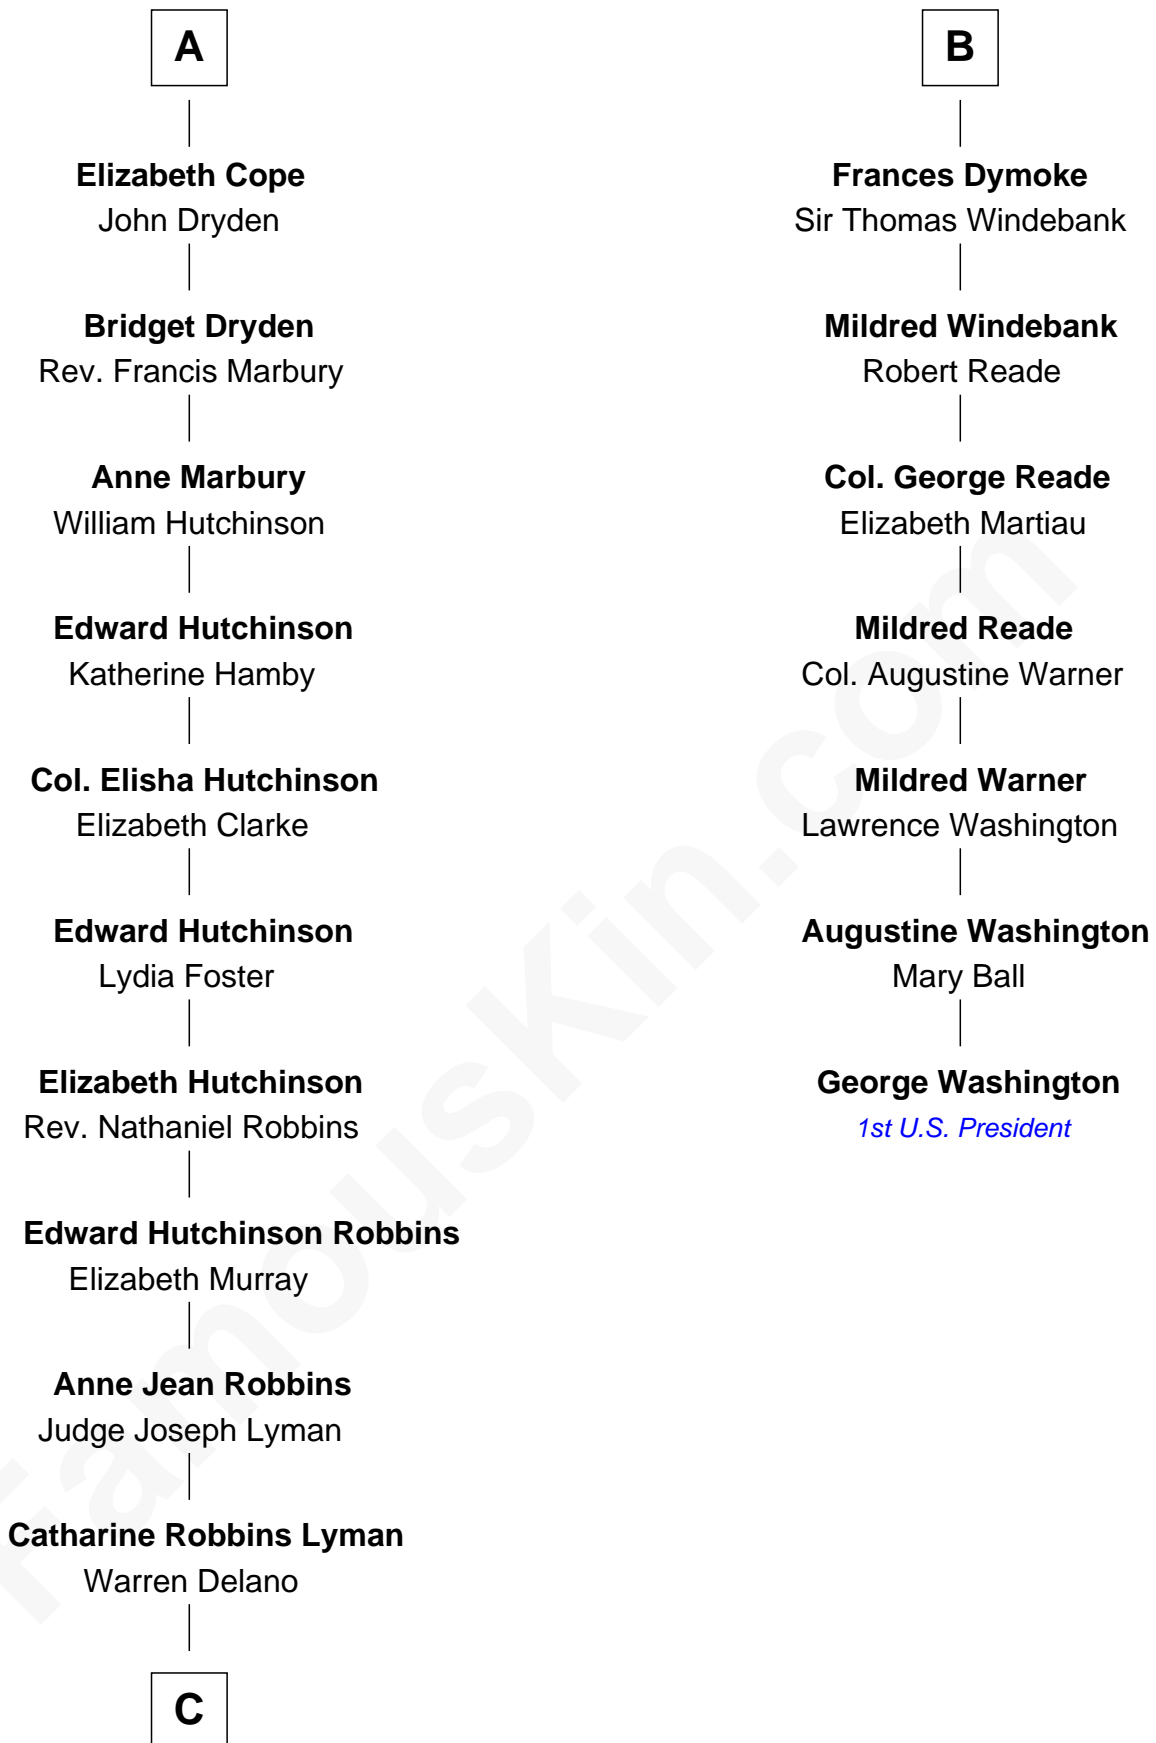

FamousKin.com
Relationship Chart of
Franklin D. Roosevelt
32nd U.S. President

13th cousin 5 times removed of
George Washington
1st U.S. President

C

—
Sara Delano
James Roosevelt

—
Franklin D. Roosevelt
32nd U.S. President

FamousKin.com