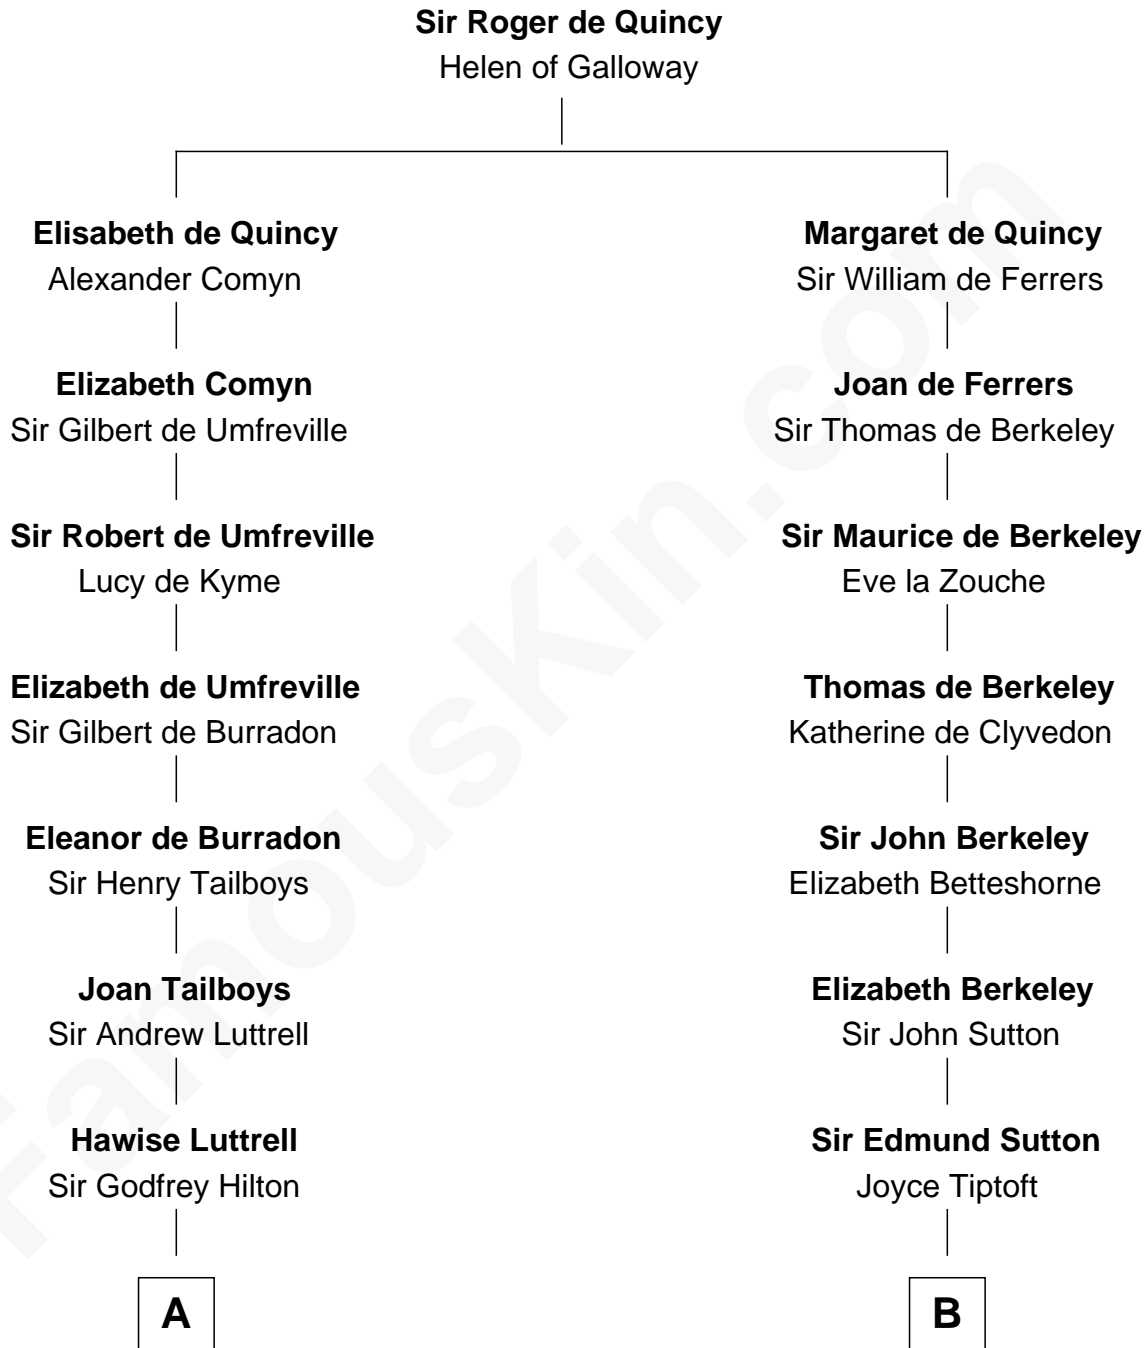

**FamousKin.com**  
**Relationship Chart of**  
**Franklin D. Roosevelt**  
*32nd U.S. President*

15th cousin 6 times removed of  
**George Washington**  
*1st U.S. President*

**C**

Edward Hutchinson Robbins

Elizabeth Murray

Anne Jean Robbins

Judge Joseph Lyman

Catharine Robbins Lyman

Warren Delano

Sara Delano

James Roosevelt

Franklin D. Roosevelt

*32nd U.S. President*

FamousKin.com