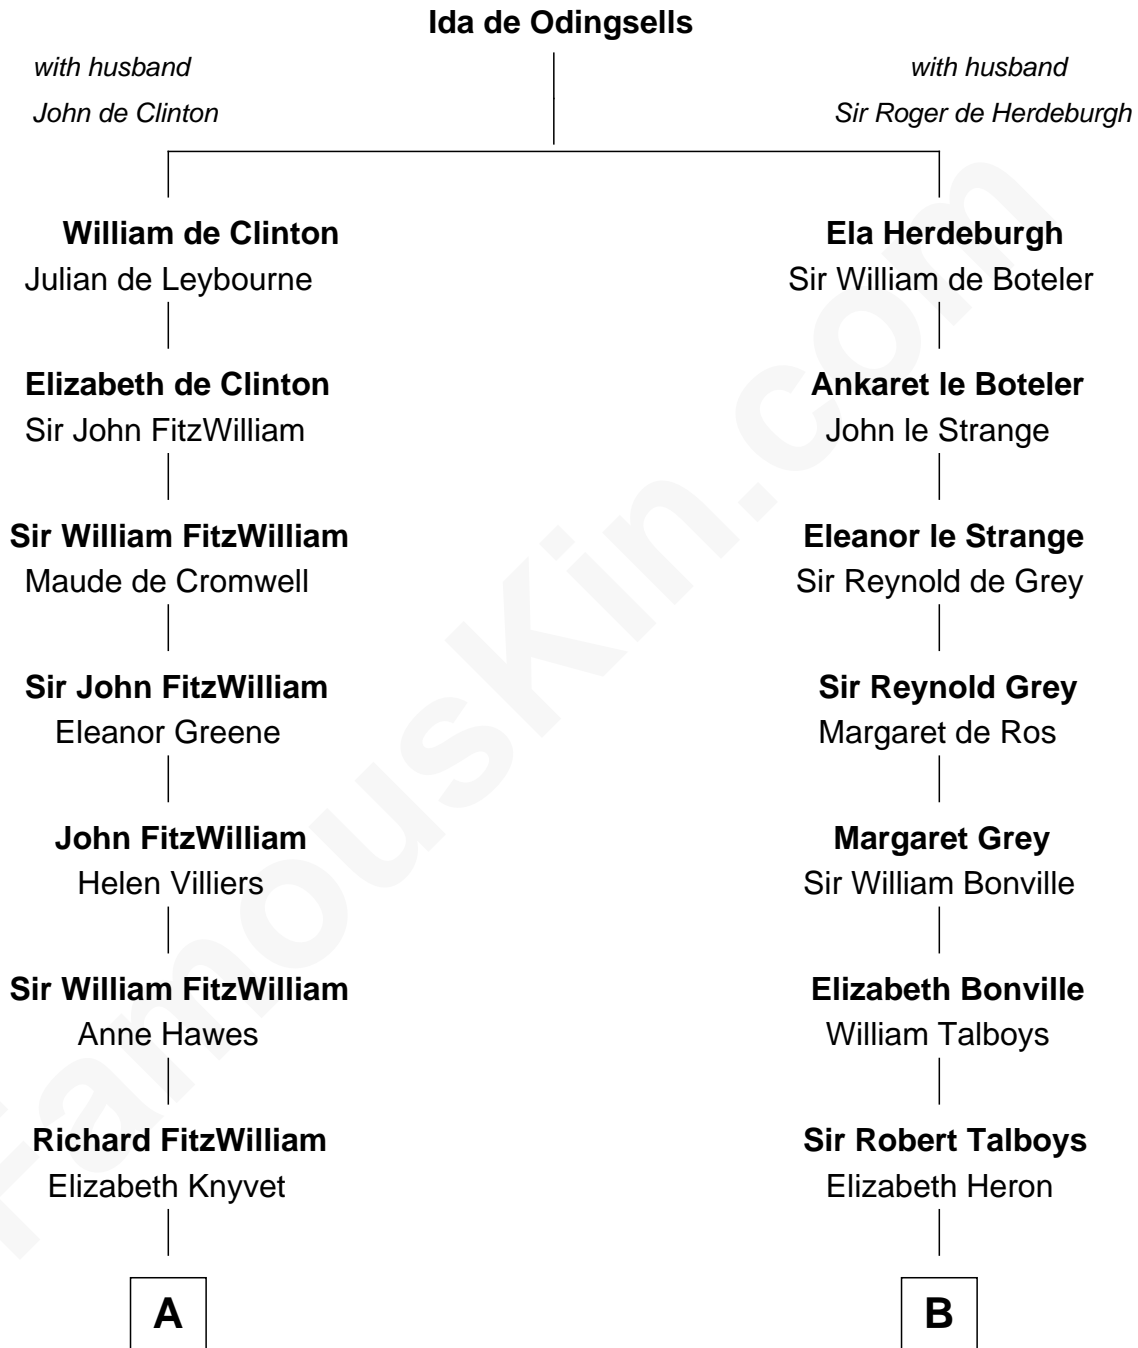

FamousKin.com
Relationship Chart of
Franklin D. Roosevelt
32nd U.S. President

15th cousin 3 times removed of
George Washington
1st U.S. President

C

James Roosevelt

Sara Delano

Franklin D. Roosevelt

32nd U.S. President

FamousKin.com