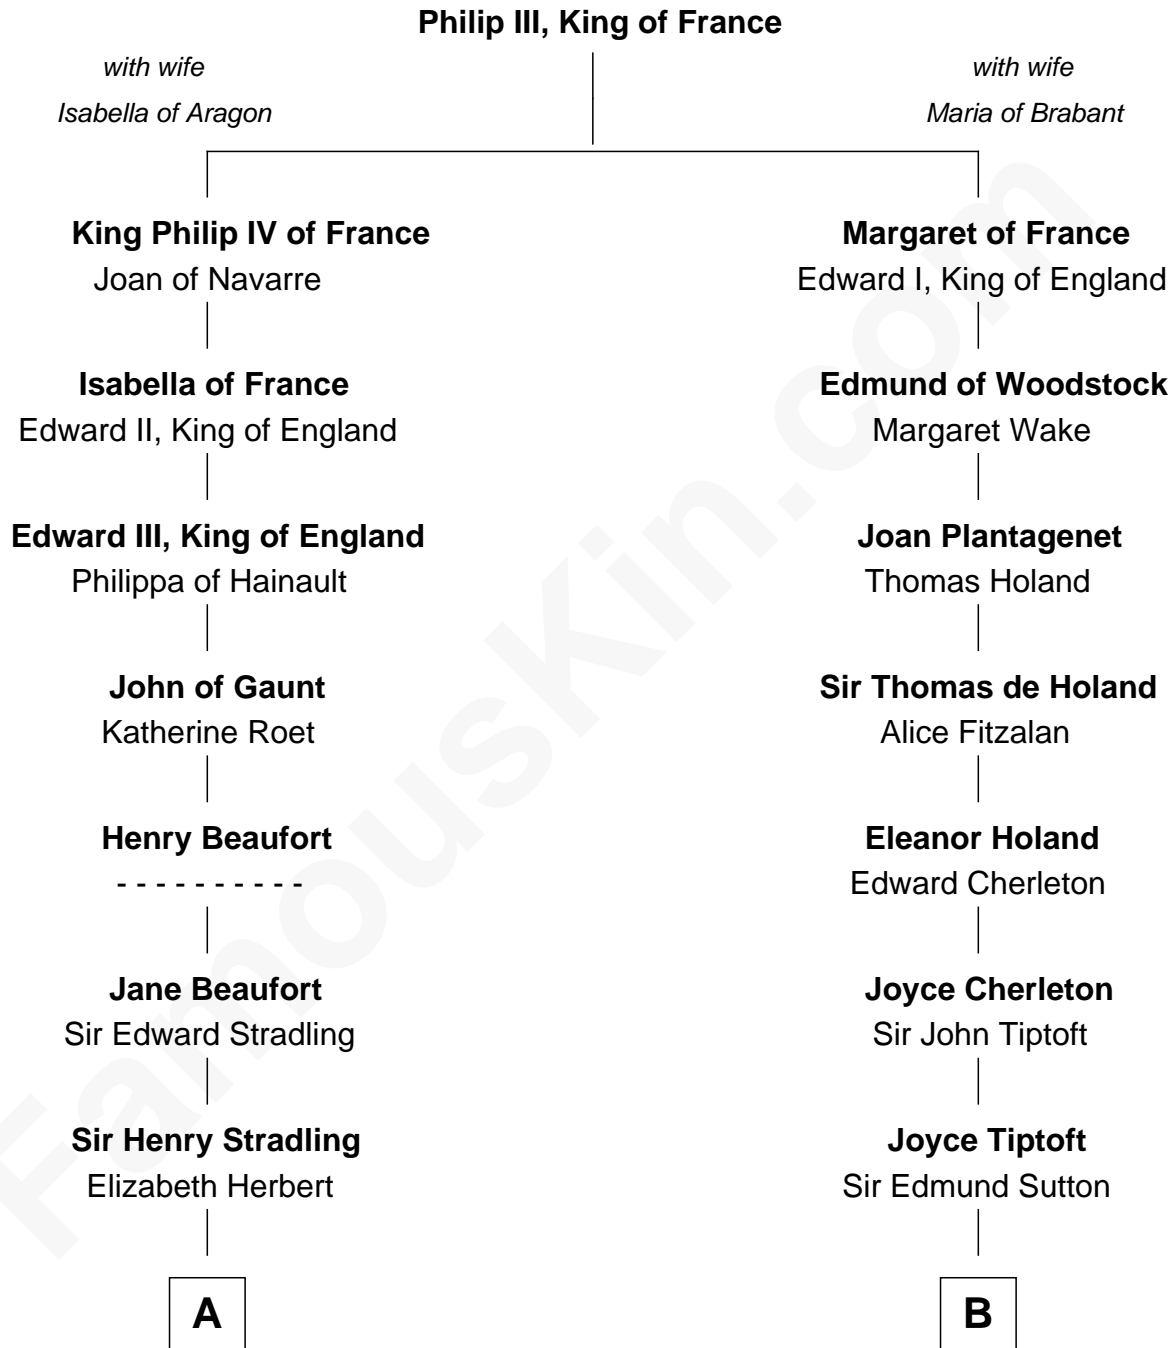

**FamousKin.com**  
**Relationship Chart of**  
**Franklin D. Roosevelt**  
*32nd U.S. President*

**15th cousin 6 times removed of**  
**George Washington**  
*1st U.S. President*

**C**

Rebecca Smith

John Aspinwall

John Aspinwall

Susan Howland

Mary Rebecca Aspinwall

Isaac Daniel Roosevelt

James Roosevelt

Sara Delano

Franklin D. Roosevelt

*32nd U.S. President*