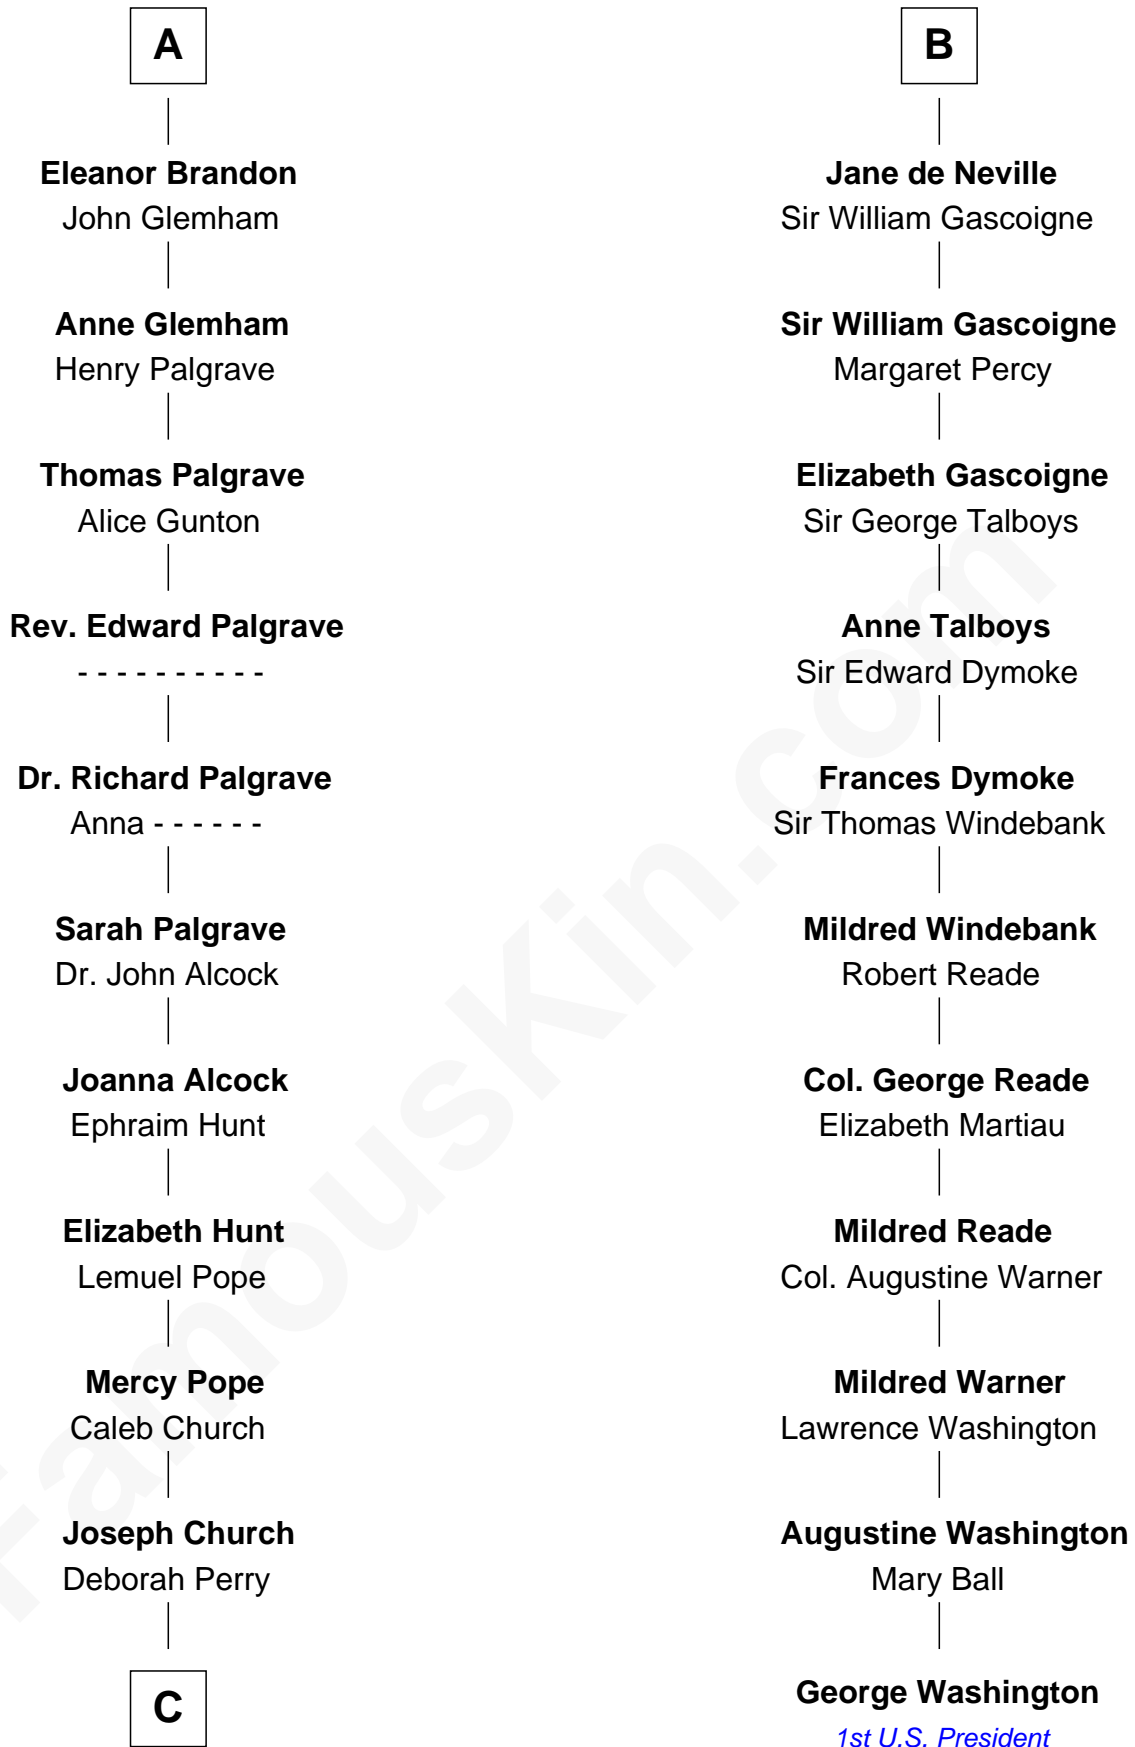

FamousKin.com
Relationship Chart of
Franklin D. Roosevelt
32nd U.S. President

17th cousin 3 times removed of
George Washington
1st U.S. President

Sir Humphrey de Bohun
 Eleanor de Braiose

C

—
Deborah P. Church

Warren Delano

—
Warren Delano

Catharine Robbins Lyman

—
Sara Delano

James Roosevelt

—
Franklin D. Roosevelt

32nd U.S. President

FamousKin.com