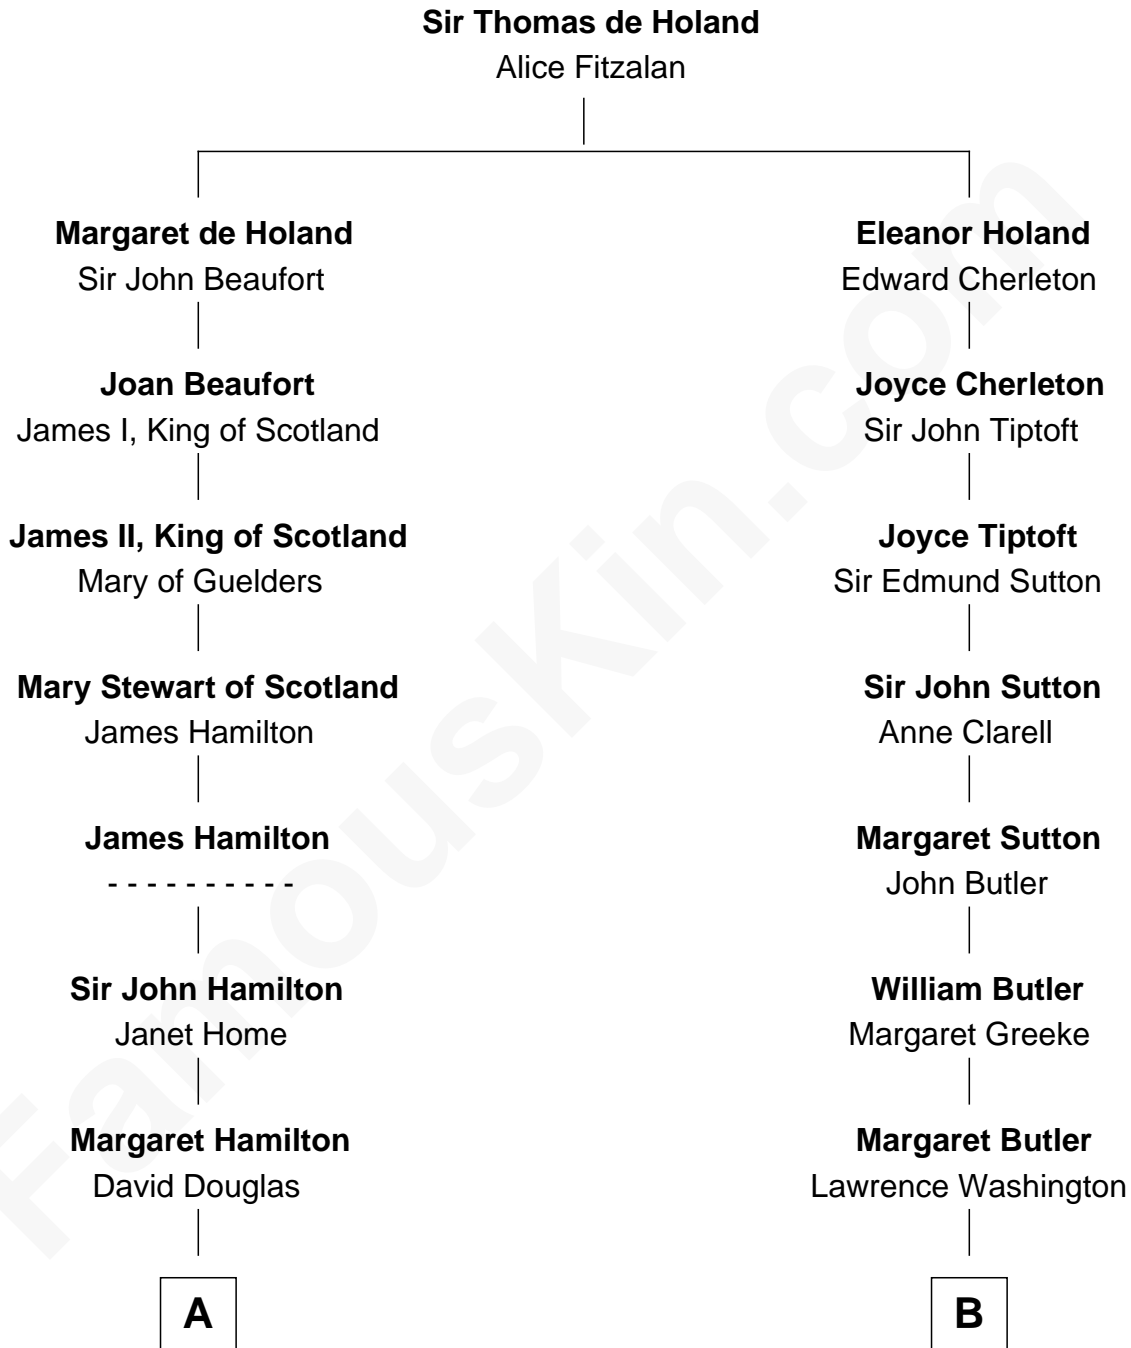

FamousKin.com
Relationship Chart of
Franklin D. Roosevelt
32nd U.S. President

11th cousin 8 times removed of
George Washington
1st U.S. President

C

—
Catharine Robbins Lyman

Warren Delano

—
Sara Delano

James Roosevelt

—
Franklin D. Roosevelt

32nd U.S. President

FamousKin.com