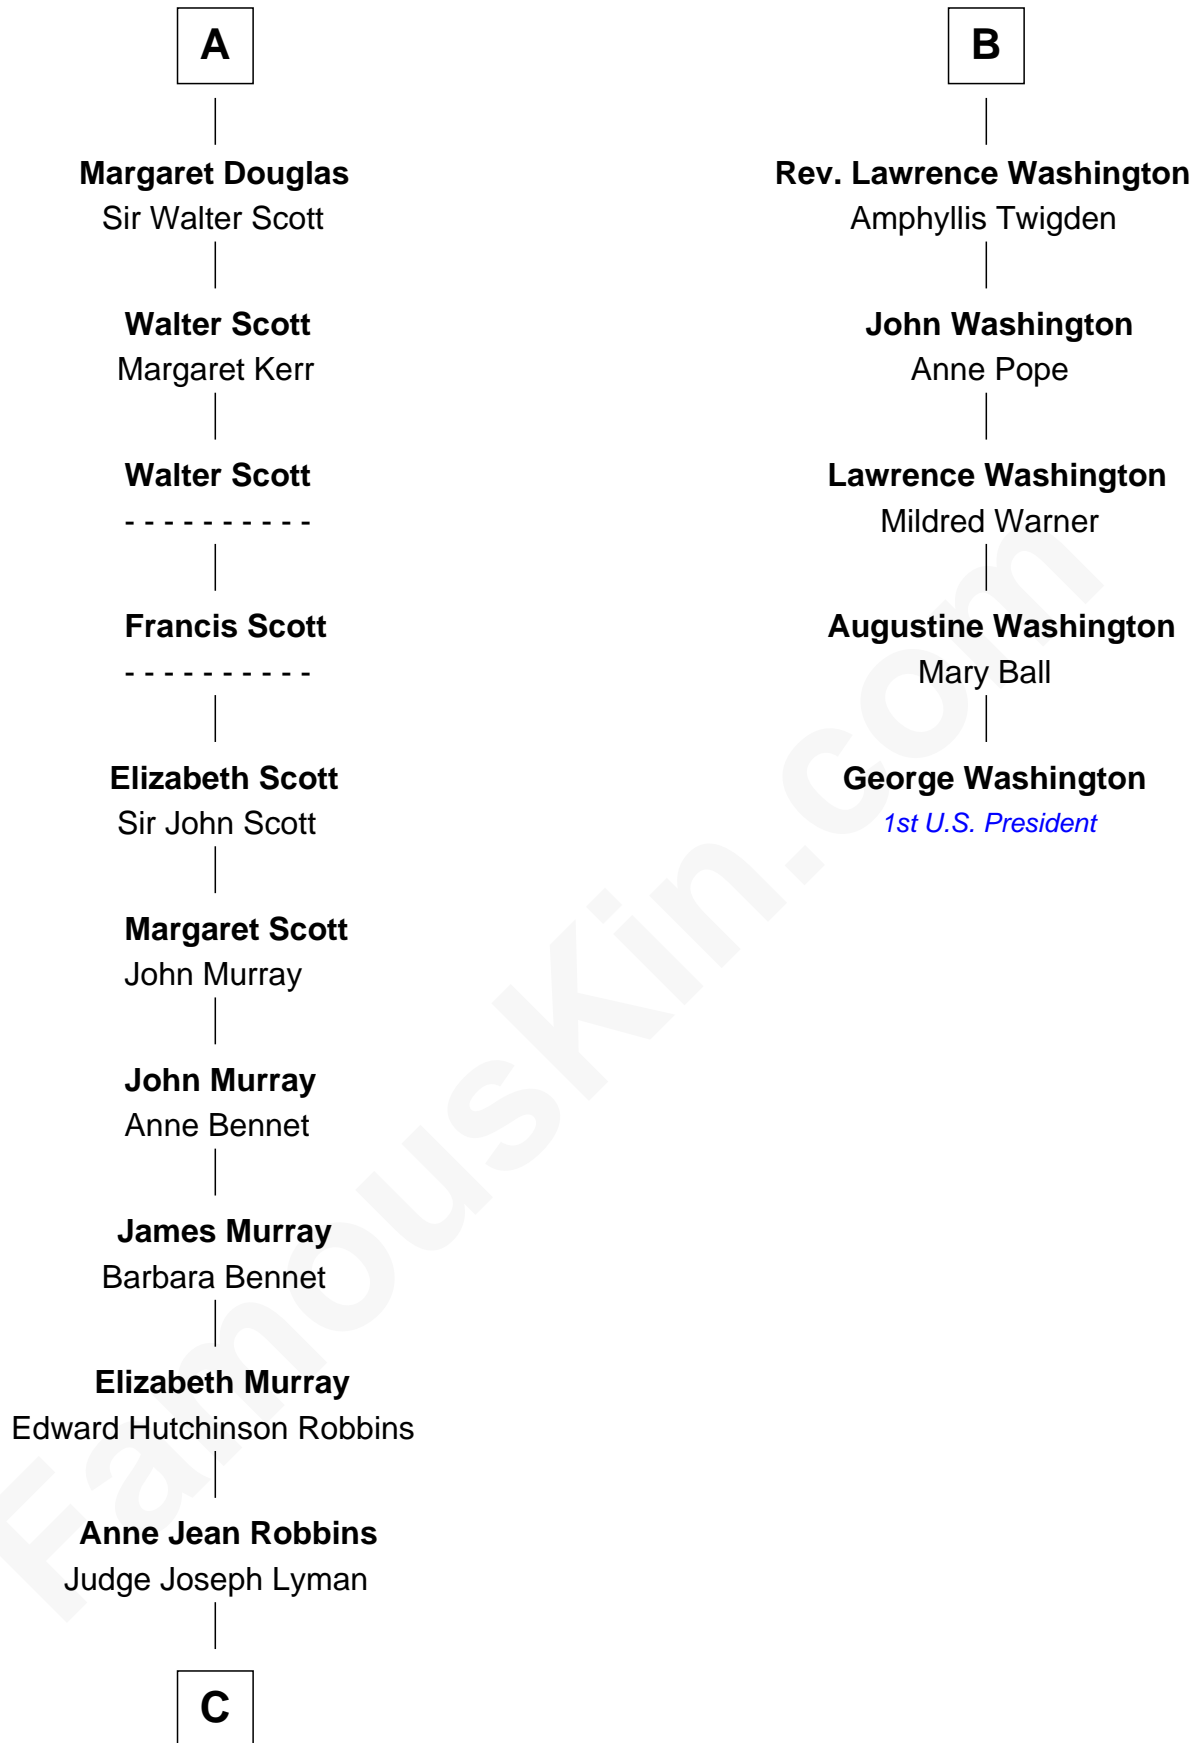

FamousKin.com
Relationship Chart of
Franklin D. Roosevelt
32nd U.S. President

11th cousin 8 times removed of
George Washington
1st U.S. President

C

—
Catharine Robbins Lyman

Warren Delano

—
Sara Delano

James Roosevelt

—
Franklin D. Roosevelt

32nd U.S. President

FamousKin.com