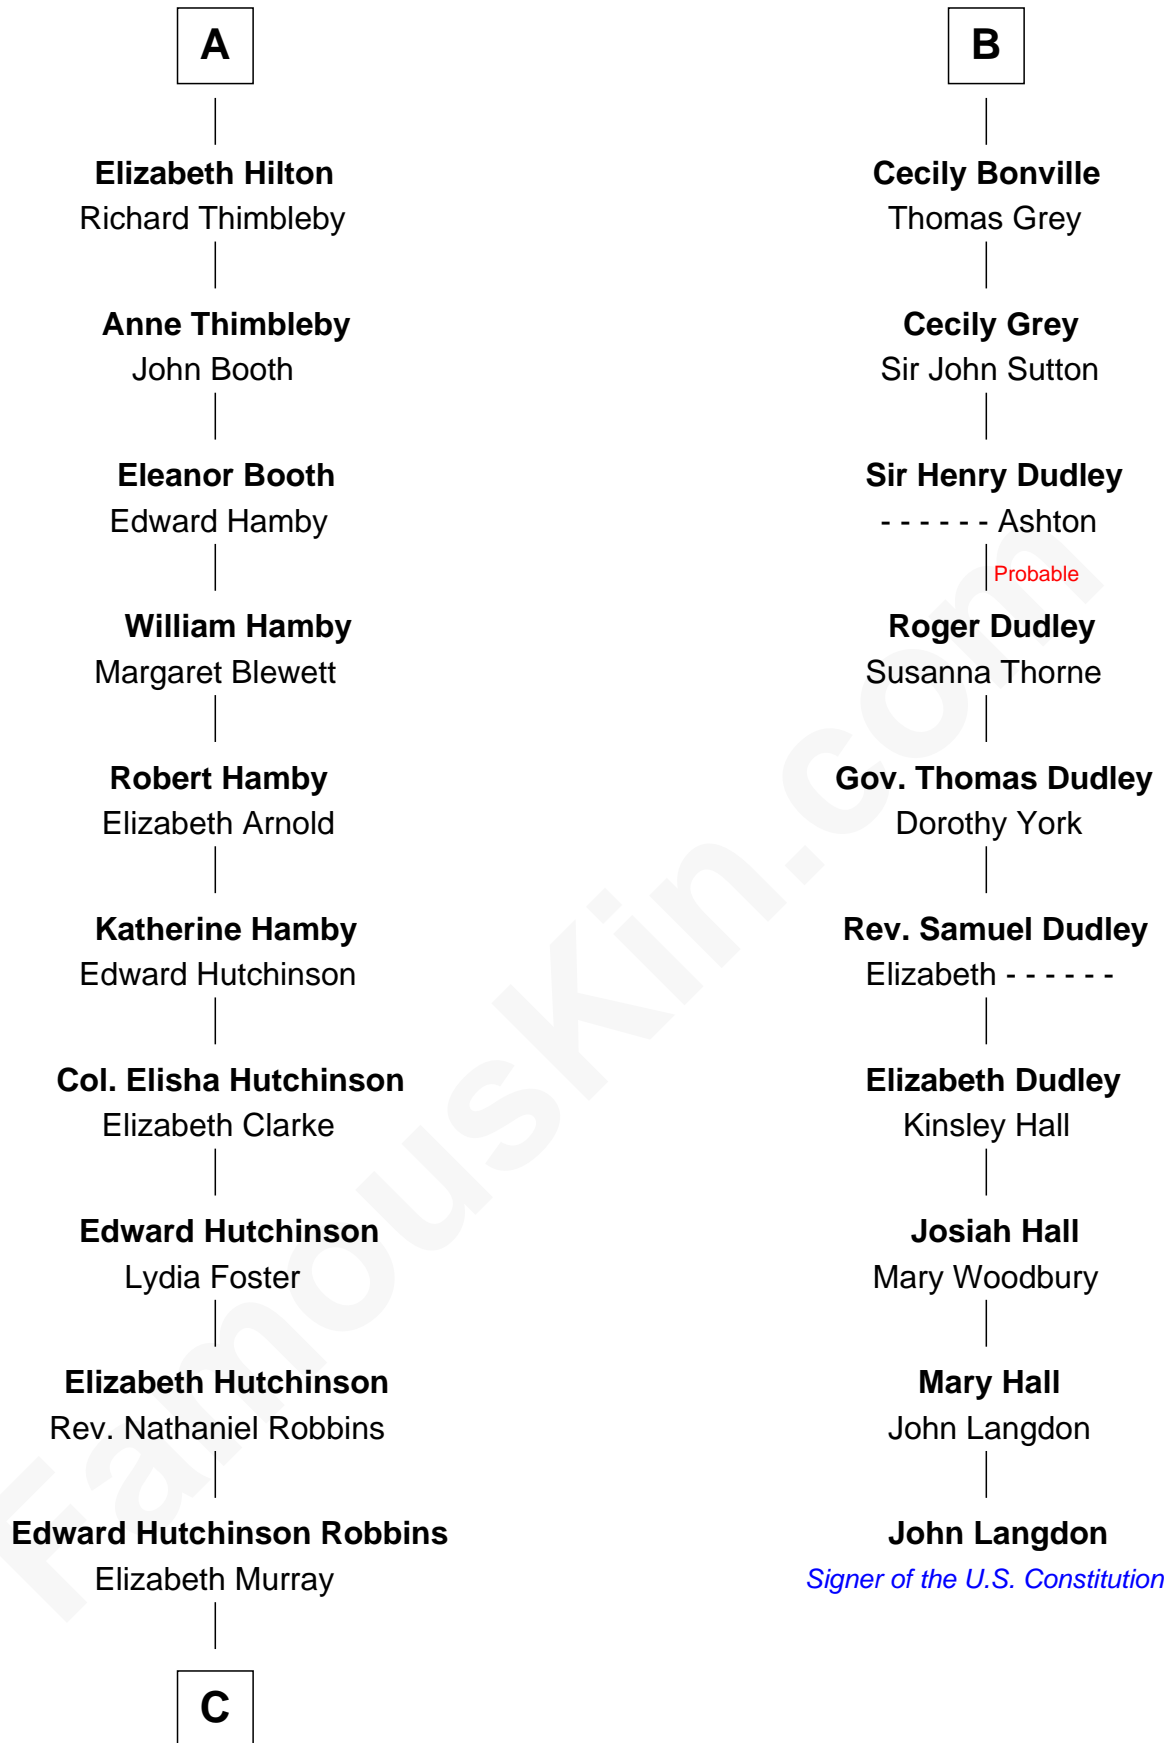

FamousKin.com
Relationship Chart of
Franklin D. Roosevelt
32nd U.S. President

16th cousin 4 times removed of
John Langdon
Signer of the U.S. Constitution

Sir Robert de Ros
 Isabel de Aubeney

C

—
Anne Jean Robbins
Judge Joseph Lyman

—
Catharine Robbins Lyman
Warren Delano

—
Sara Delano
James Roosevelt

—
Franklin D. Roosevelt
32nd U.S. President

FamousKin.com