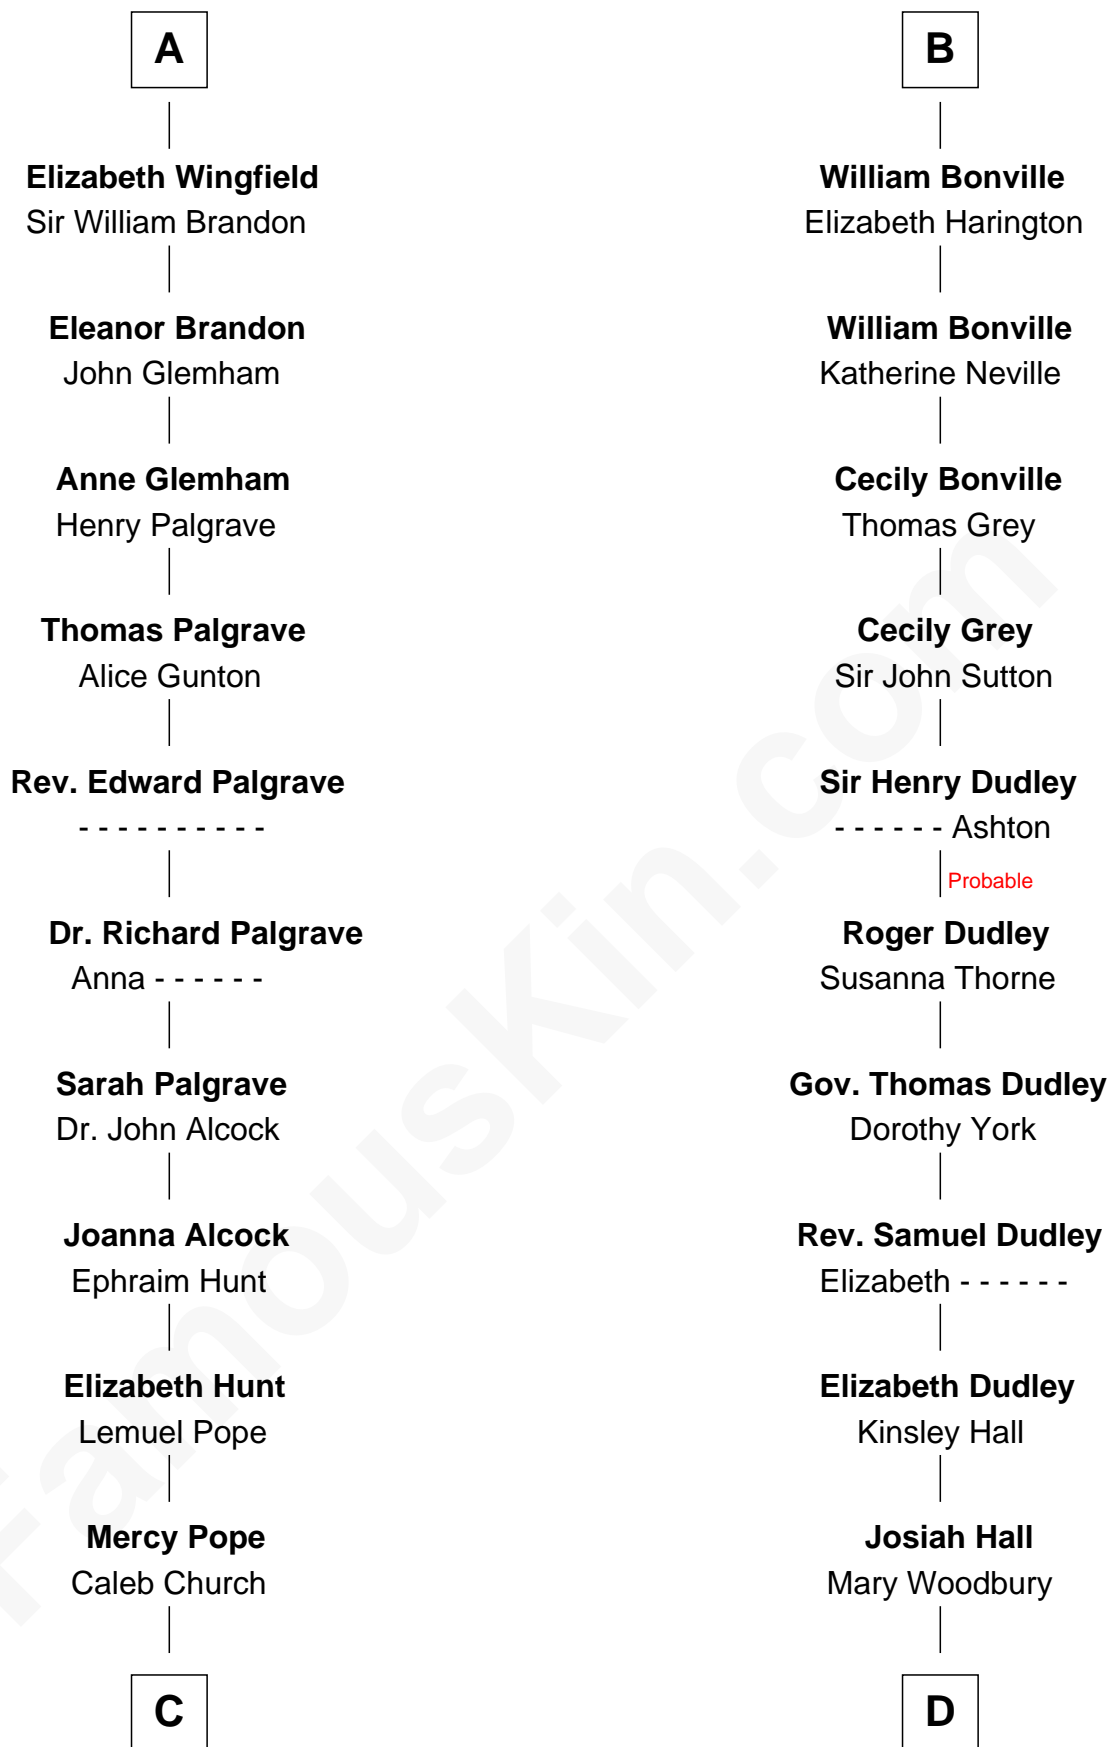

FamousKin.com
Relationship Chart of
Franklin D. Roosevelt
32nd U.S. President

18th cousin 3 times removed of
John Langdon
Signer of the U.S. Constitution

C

Joseph Church

Deborah Perry

Deborah P. Church

Warren Delano

Warren Delano

Catharine Robbins Lyman

Sara Delano

James Roosevelt

Franklin D. Roosevelt

32nd U.S. President

D

Mary Hall