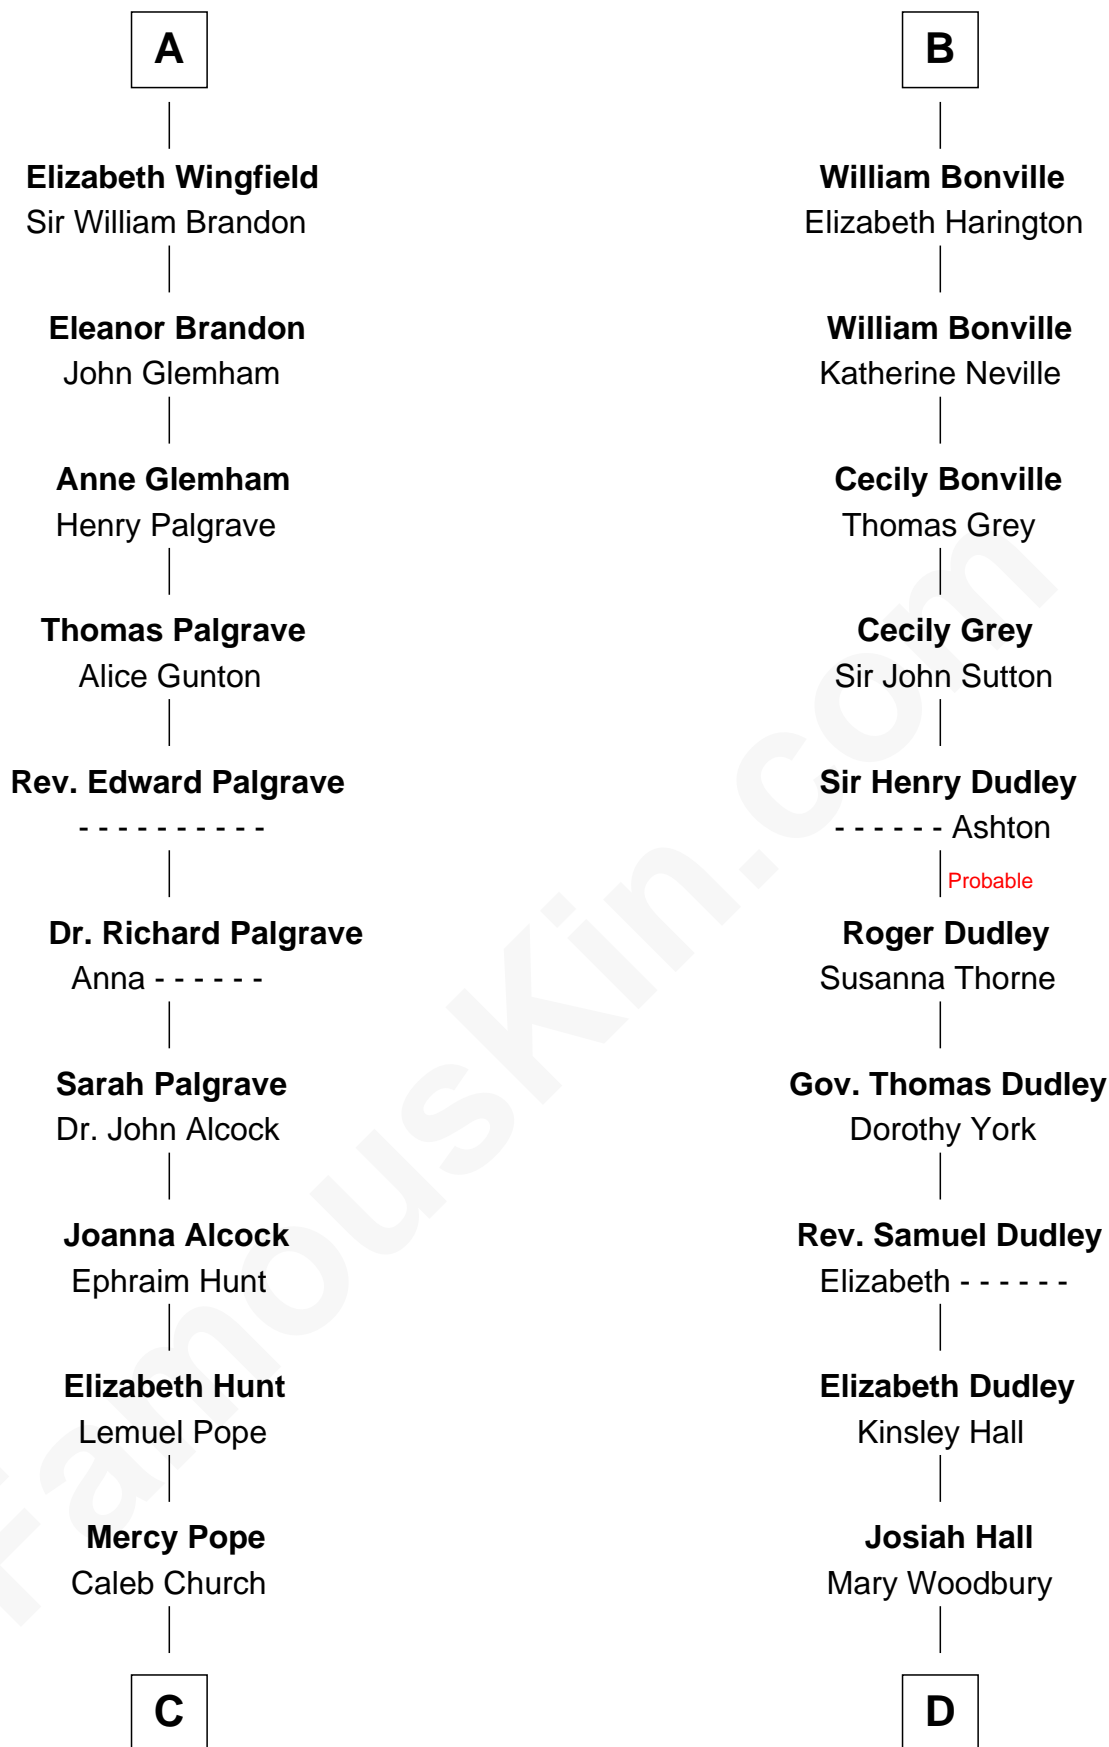

**FamousKin.com**  
**Relationship Chart of**  
**Franklin D. Roosevelt**  
*32nd U.S. President*

**18th cousin 3 times removed of**  
**John Langdon**  
*Signer of the U.S. Constitution*

**C**

**Joseph Church**

Deborah Perry

**Deborah P. Church**

Warren Delano

**Warren Delano**

Catharine Robbins Lyman

**Sara Delano**

James Roosevelt

**Franklin D. Roosevelt**