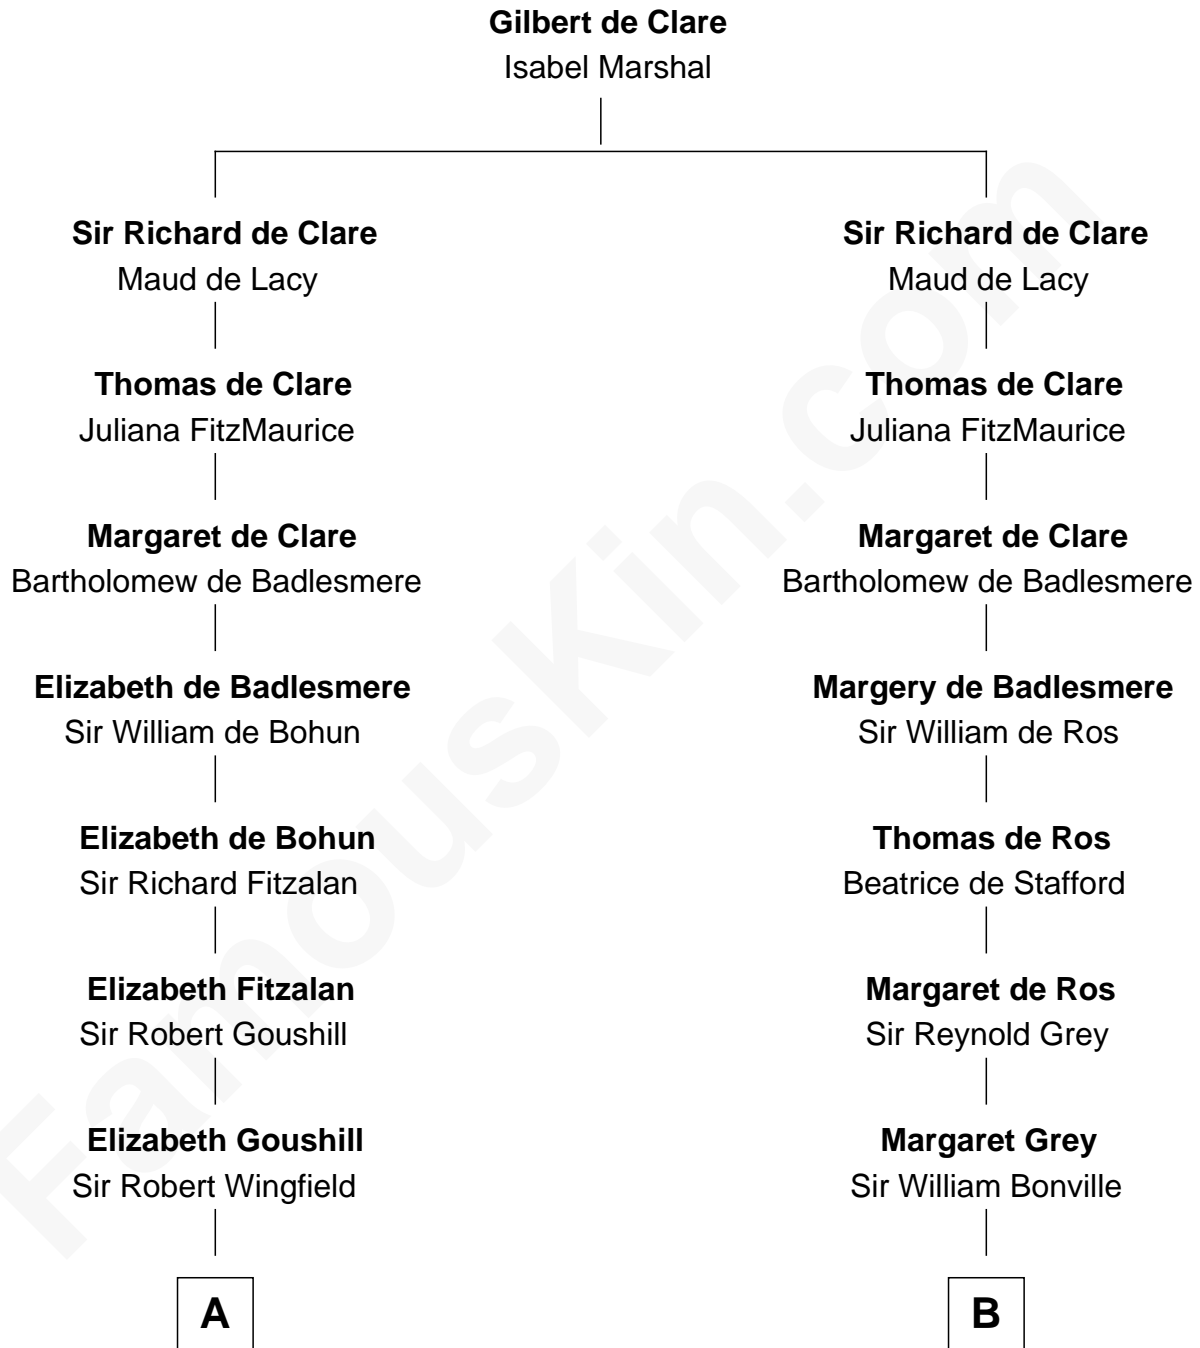

**FamousKin.com**  
**Relationship Chart of**  
**Franklin D. Roosevelt**  
*32nd U.S. President*

**18th cousin 3 times removed of**  
**John Langdon**  
*Signer of the U.S. Constitution*

**C**

**Joseph Church**

Deborah Perry

**Deborah P. Church**

Warren Delano

**Warren Delano**

Catharine Robbins Lyman

**Sara Delano**

James Roosevelt

**Franklin D. Roosevelt**