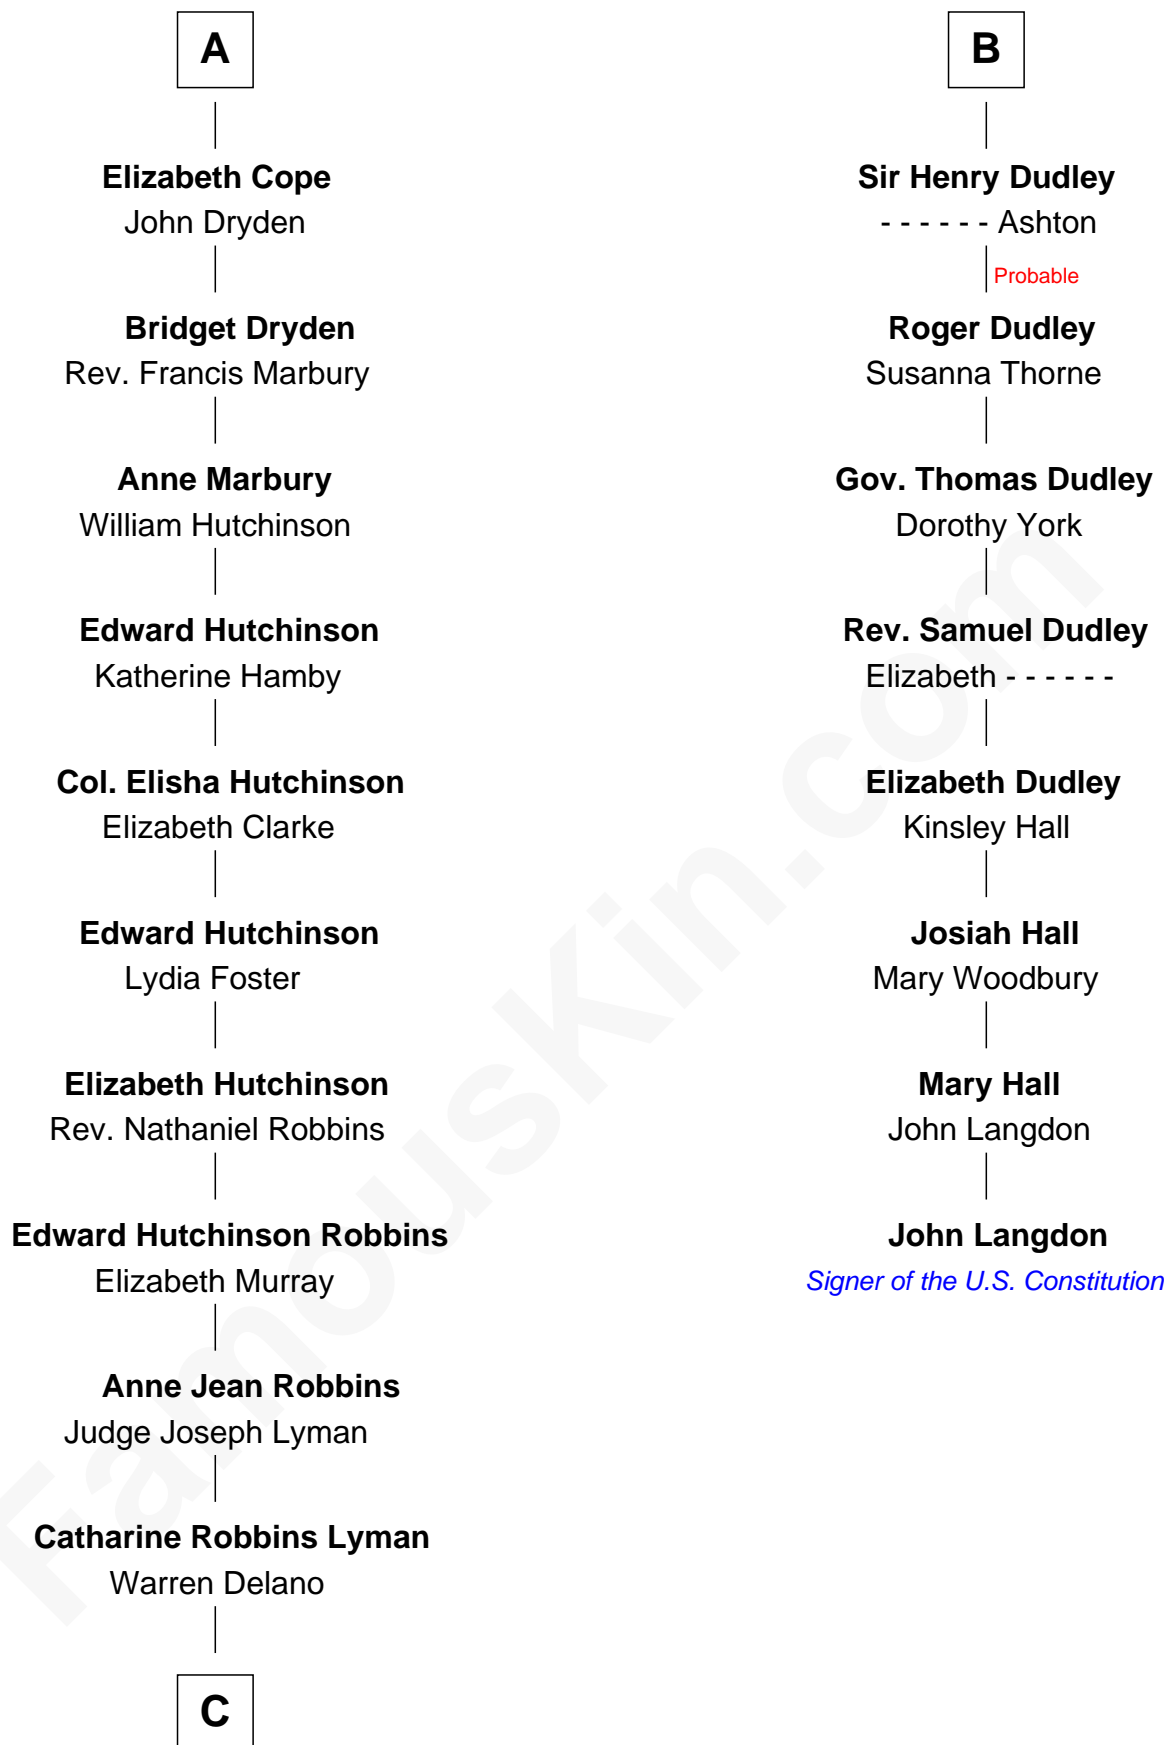

FamousKin.com
Relationship Chart of
Franklin D. Roosevelt
32nd U.S. President

14th cousin 4 times removed of
John Langdon
Signer of the U.S. Constitution

C

—
Sara Delano
James Roosevelt

—
Franklin D. Roosevelt
32nd U.S. President

FamousKin.com