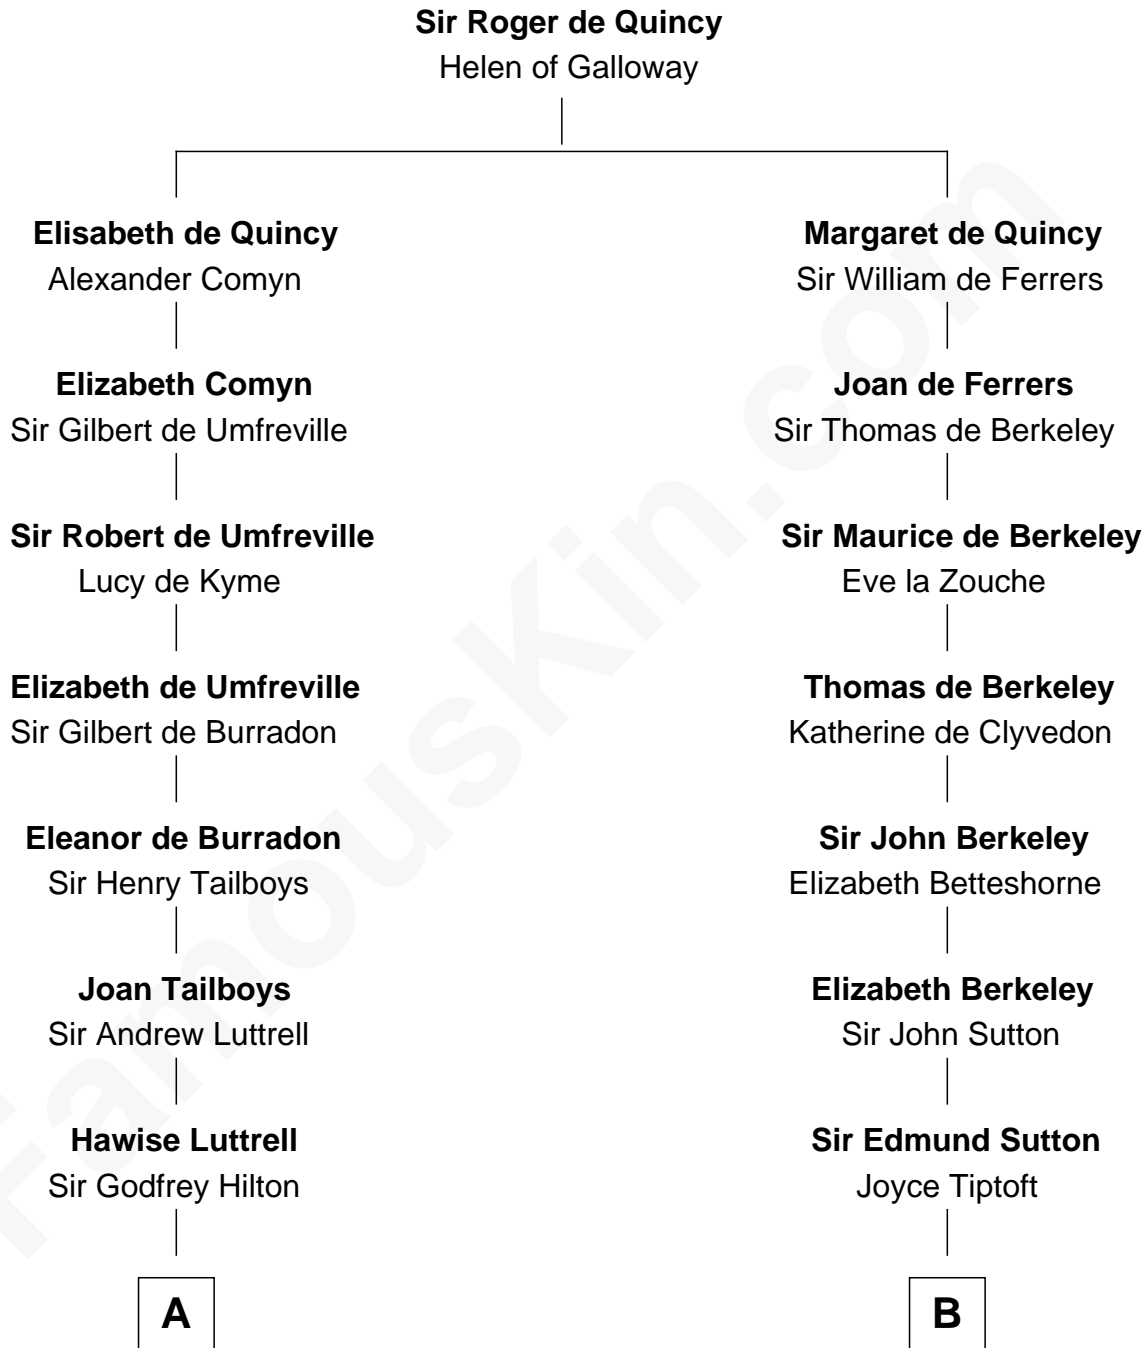

**FamousKin.com**  
**Relationship Chart of**  
**Franklin D. Roosevelt**  
*32nd U.S. President*

**16th cousin 5 times removed of**  
**John Langdon**  
*Signer of the U.S. Constitution*

**C**

Edward Hutchinson Robbins

Elizabeth Murray

Anne Jean Robbins

Judge Joseph Lyman

Catharine Robbins Lyman

Warren Delano

Sara Delano

James Roosevelt

Franklin D. Roosevelt

*32nd U.S. President*

FamousKin.com