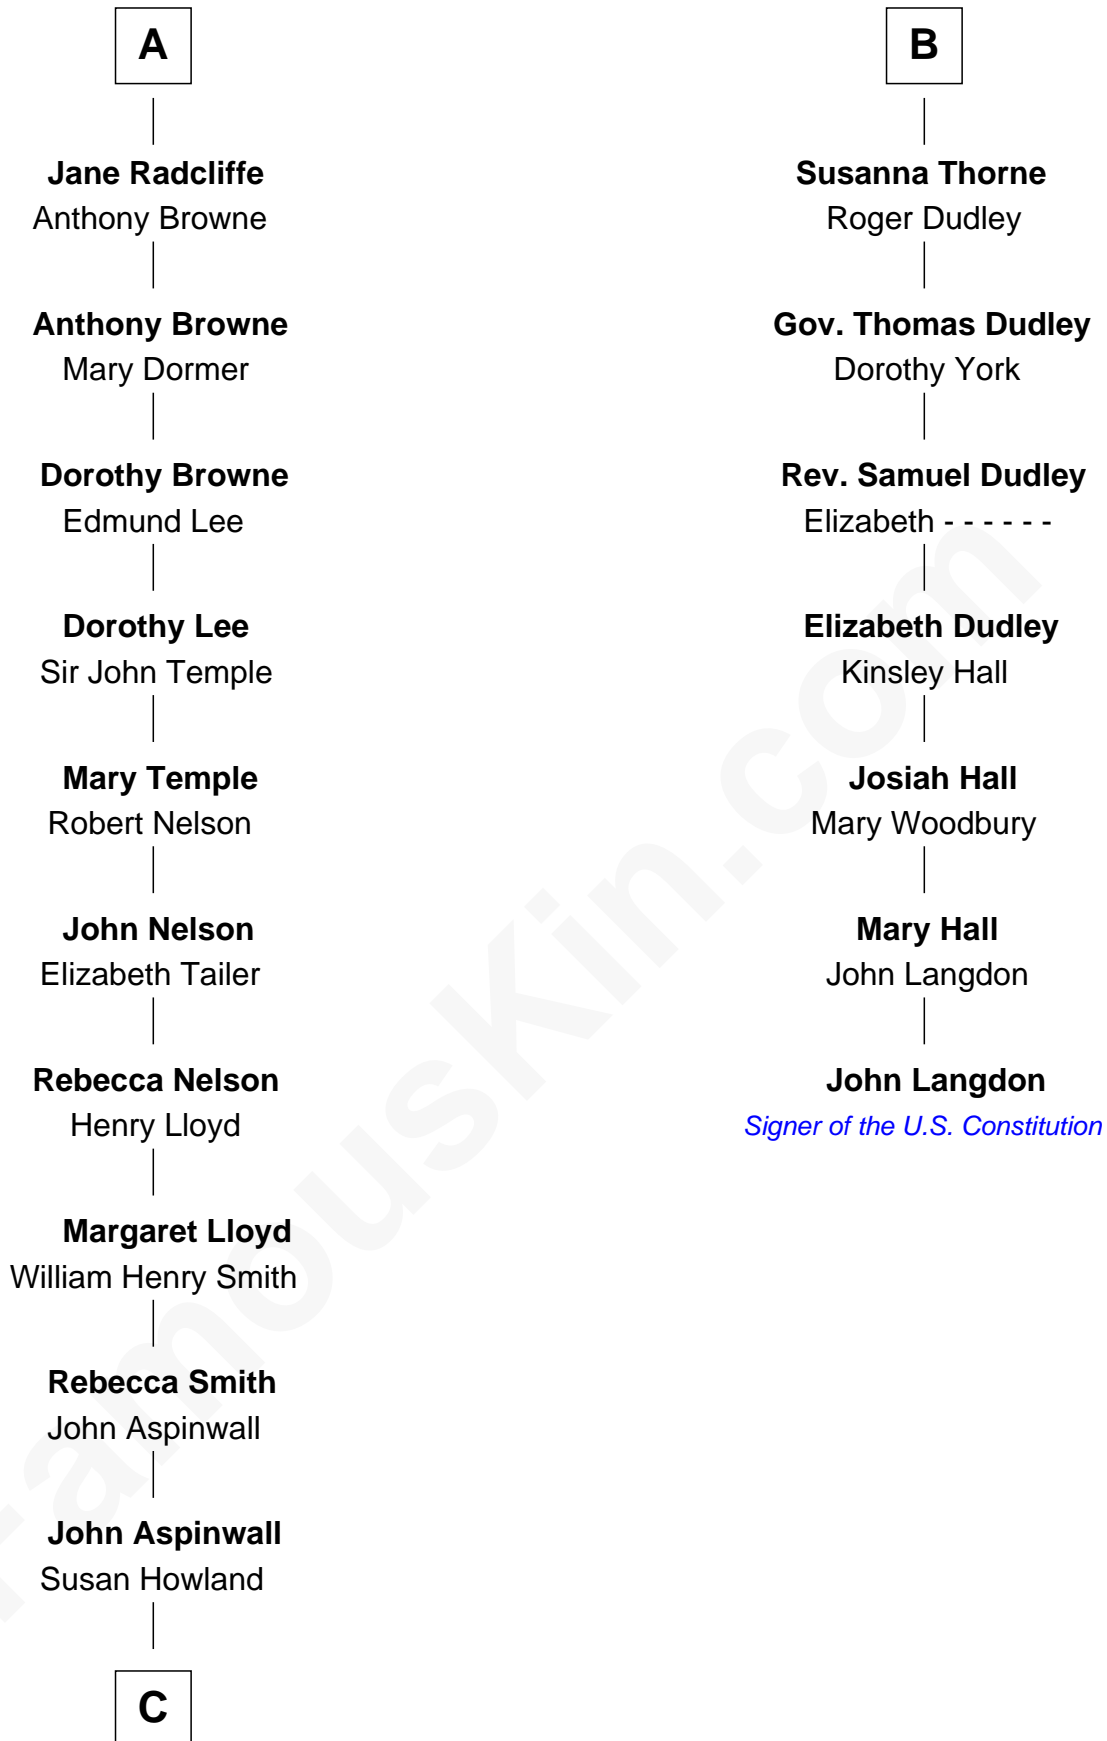

FamousKin.com
Relationship Chart of
Franklin D. Roosevelt
32nd U.S. President

13th cousin 6 times removed of
John Langdon
Signer of the U.S. Constitution

C

—
Mary Rebecca Aspinwall

Isaac Daniel Roosevelt

—
James Roosevelt

Sara Delano

—
Franklin D. Roosevelt

32nd U.S. President

FamousKin.com