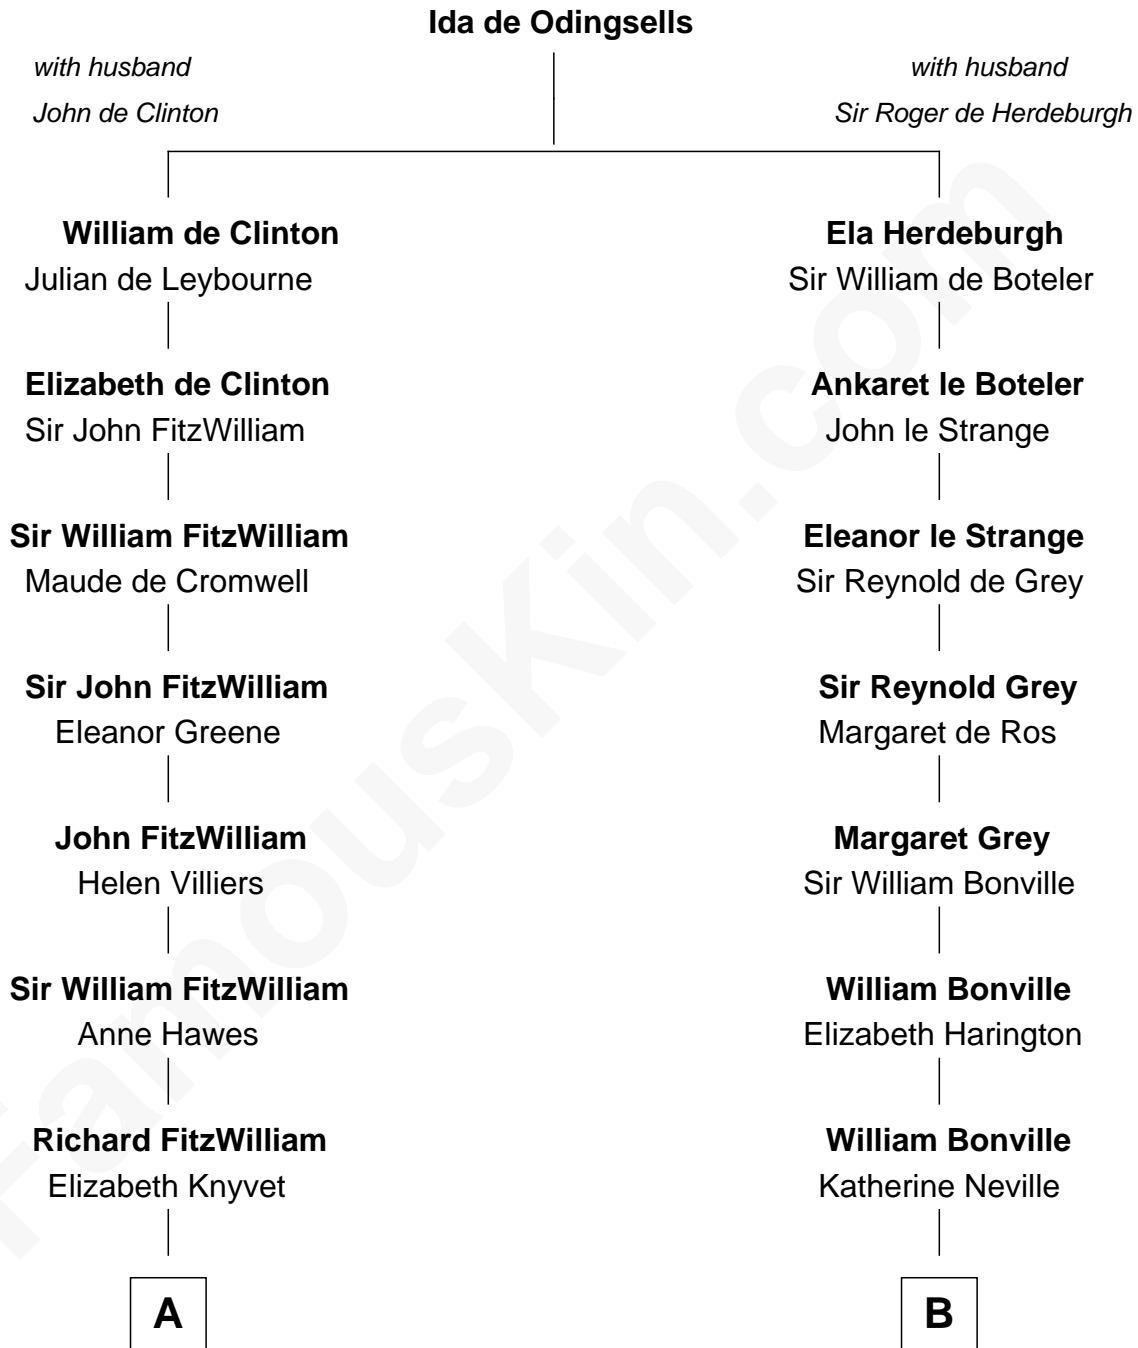

FamousKin.com
Relationship Chart of
Franklin D. Roosevelt
32nd U.S. President

16th cousin 2 times removed of
John Langdon
Signer of the U.S. Constitution

C

James Roosevelt

Sara Delano

Franklin D. Roosevelt

32nd U.S. President

FamousKin.com