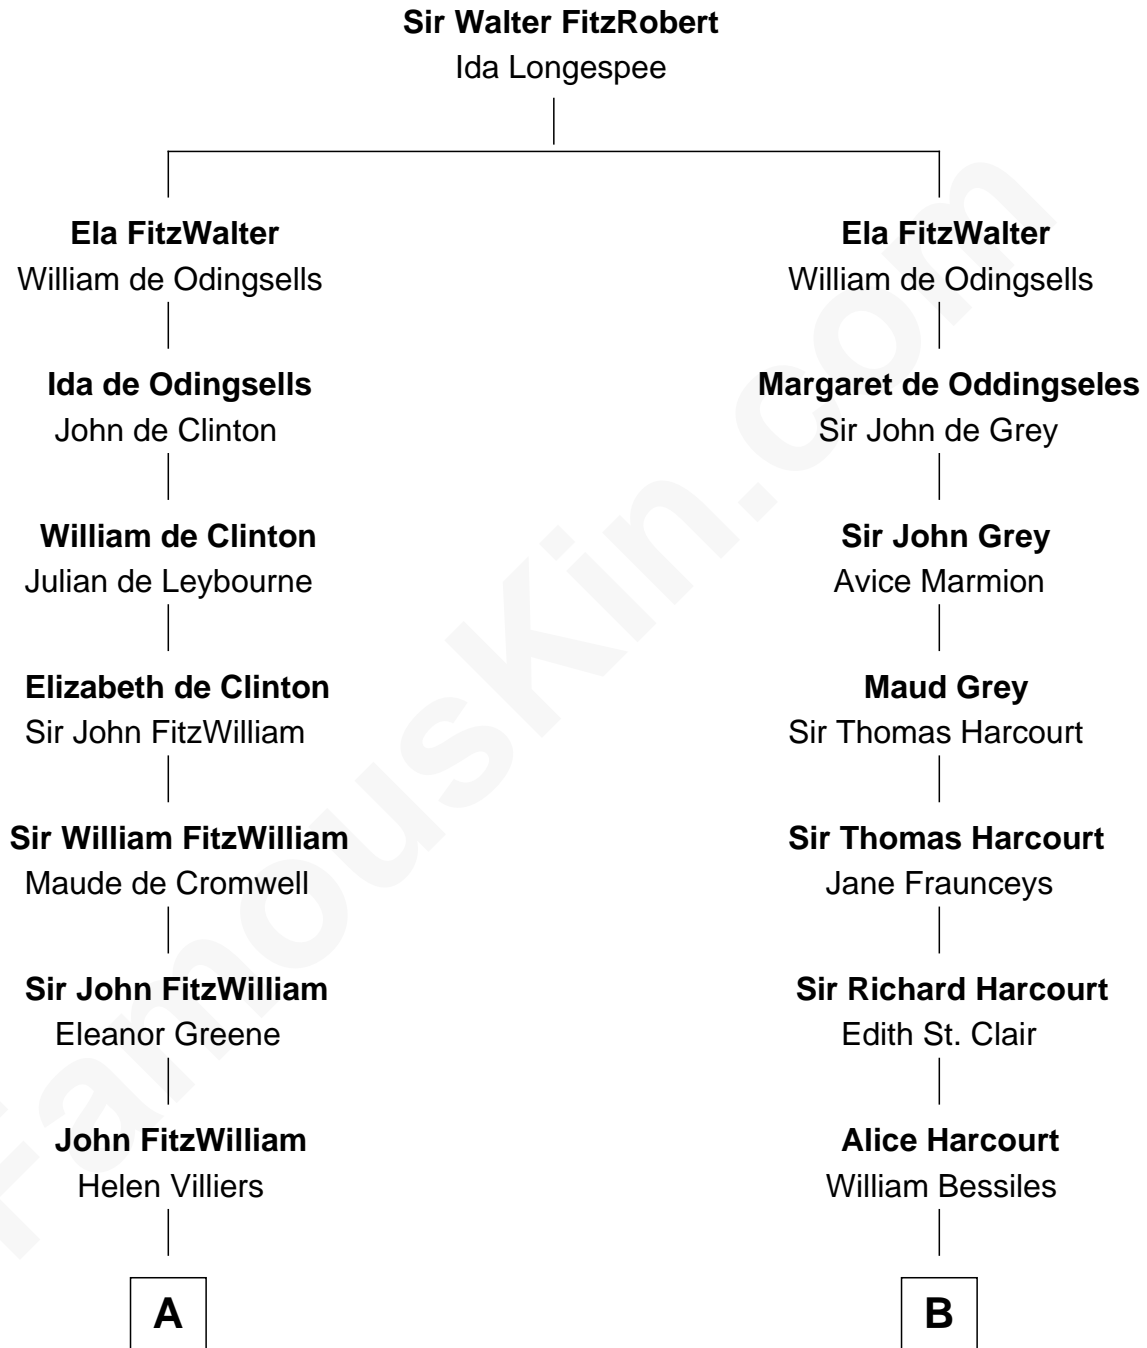

FamousKin.com
Relationship Chart of
Franklin D. Roosevelt
32nd U.S. President

16th cousin 4 times removed of
John Langdon
Signer of the U.S. Constitution

C

—
John Aspinwall

Susan Howland

—
Mary Rebecca Aspinwall

Isaac Daniel Roosevelt

—
James Roosevelt

Sara Delano

—
Franklin D. Roosevelt

32nd U.S. President

FamousKin.com