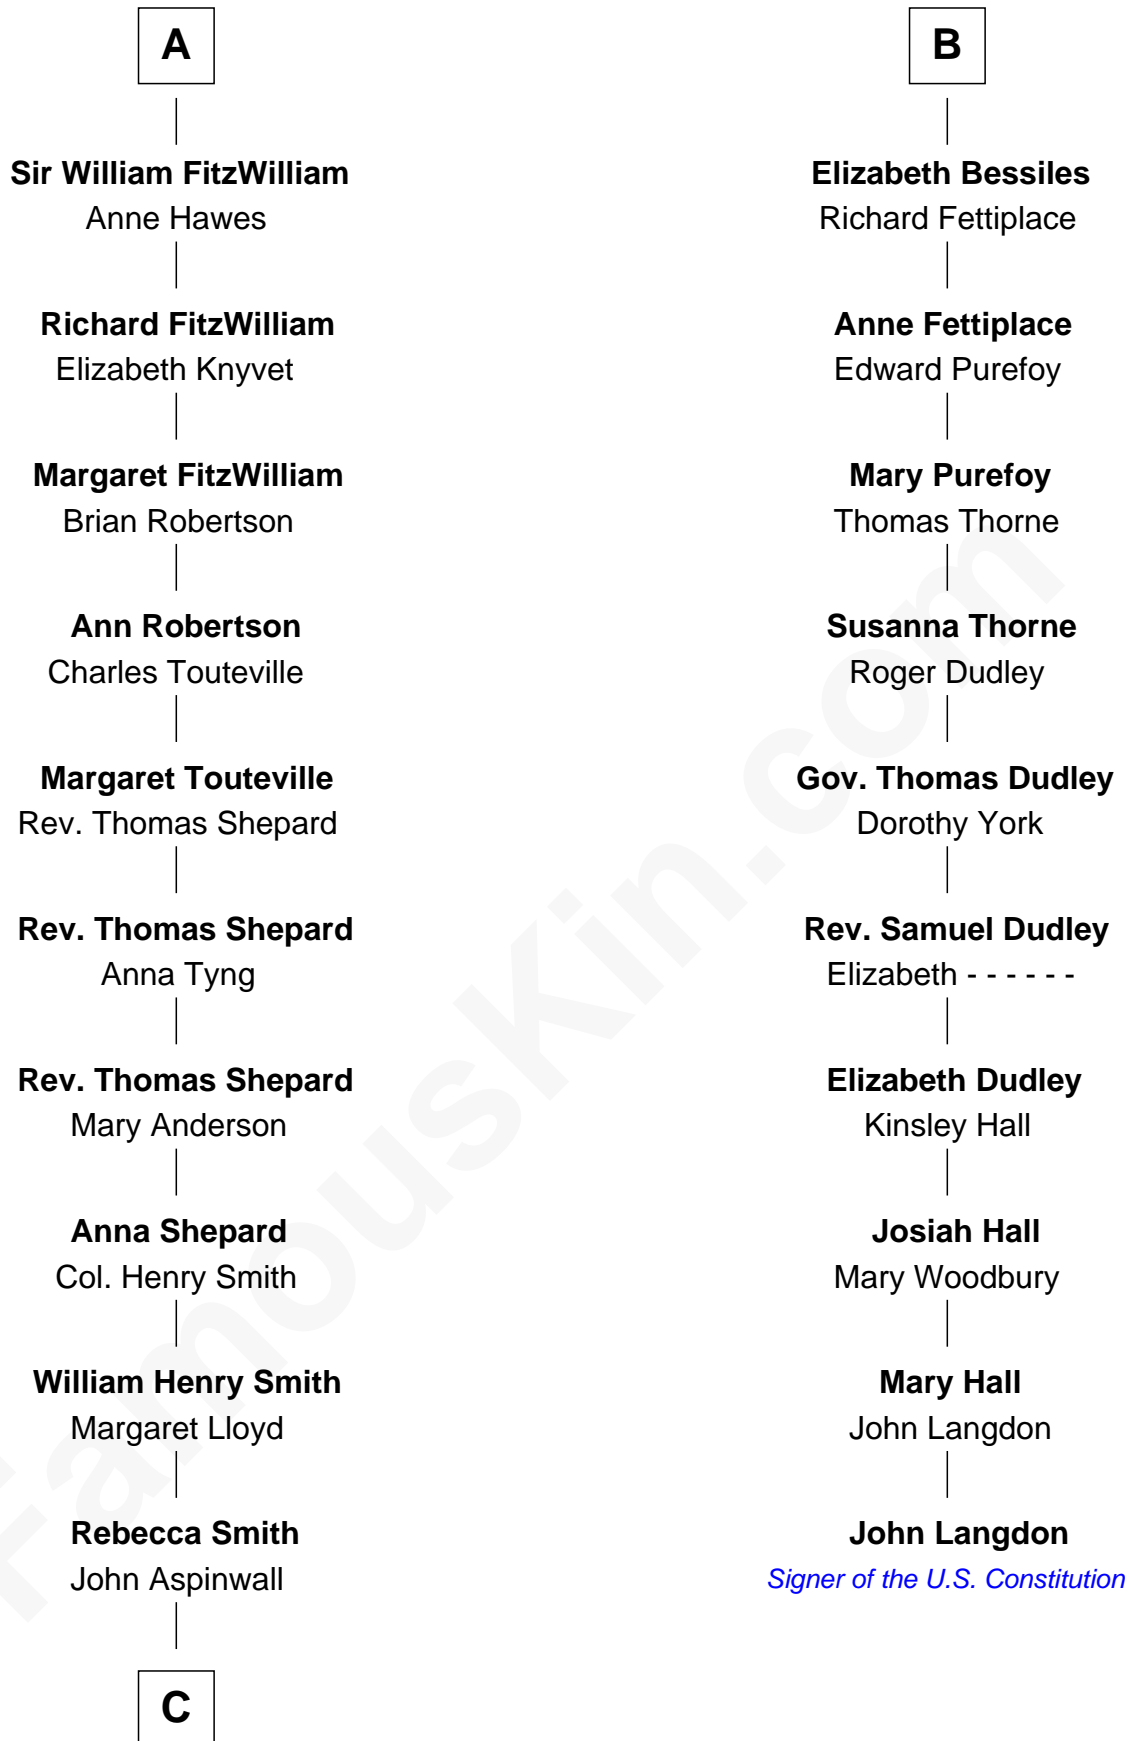

FamousKin.com
Relationship Chart of
Franklin D. Roosevelt
32nd U.S. President

16th cousin 4 times removed of
John Langdon
Signer of the U.S. Constitution

C

—
John Aspinwall

Susan Howland

—
Mary Rebecca Aspinwall

Isaac Daniel Roosevelt

—
James Roosevelt

Sara Delano

—
Franklin D. Roosevelt

32nd U.S. President

FamousKin.com