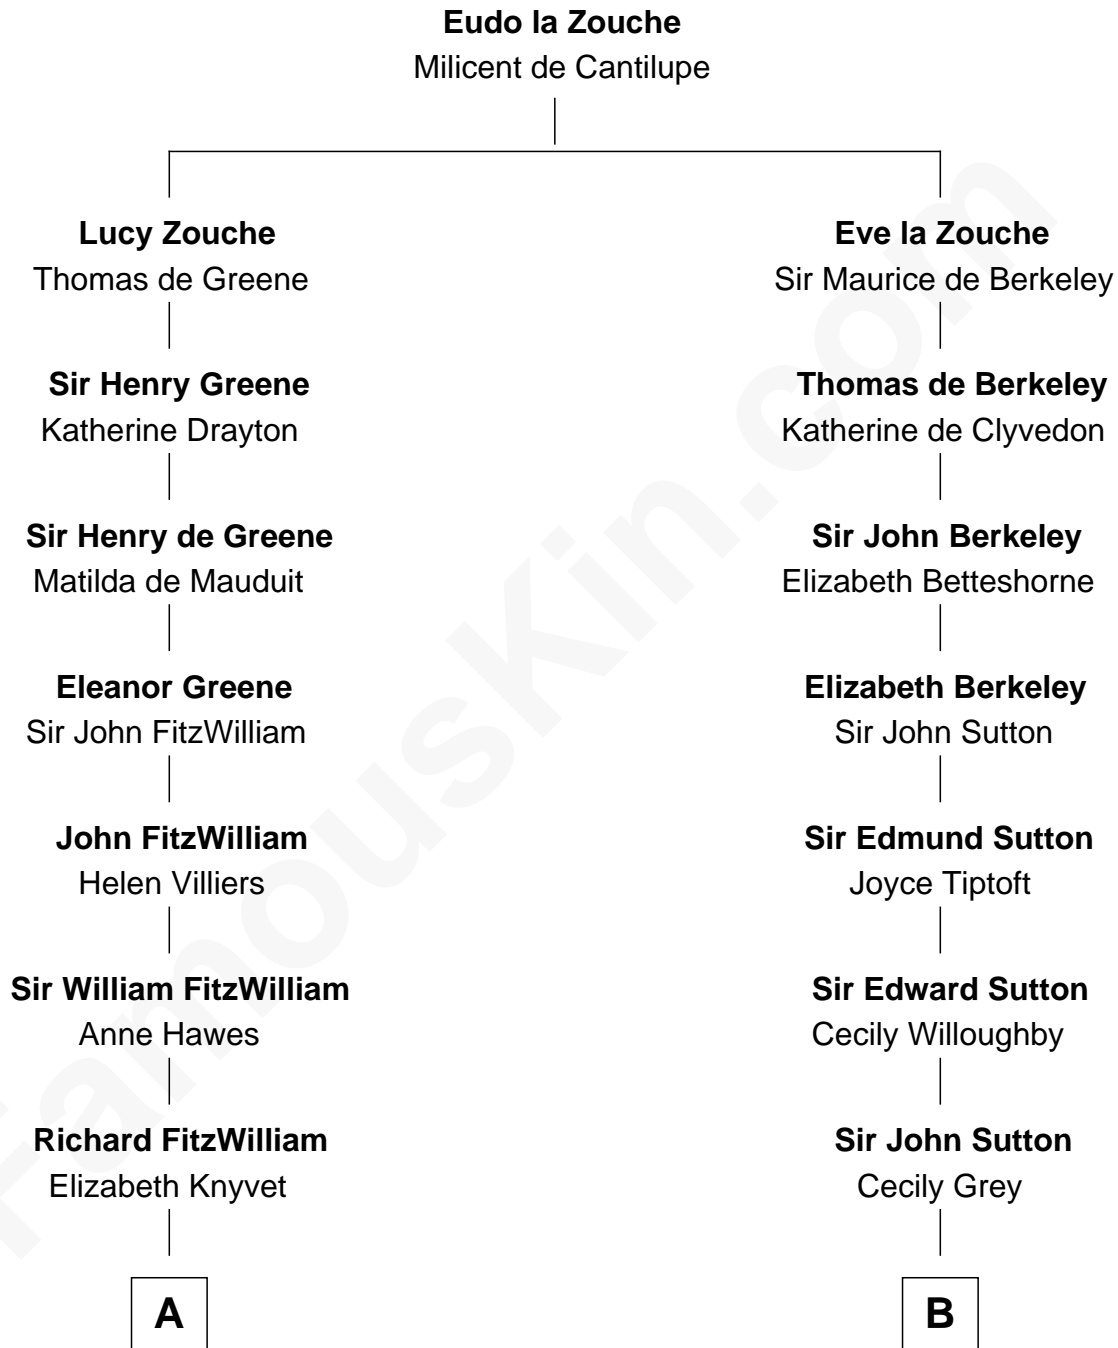

FamousKin.com
Relationship Chart of
Franklin D. Roosevelt
32nd U.S. President

14th cousin 4 times removed of
John Langdon
Signer of the U.S. Constitution

C

James Roosevelt

Sara Delano

Franklin D. Roosevelt

32nd U.S. President

FamousKin.com