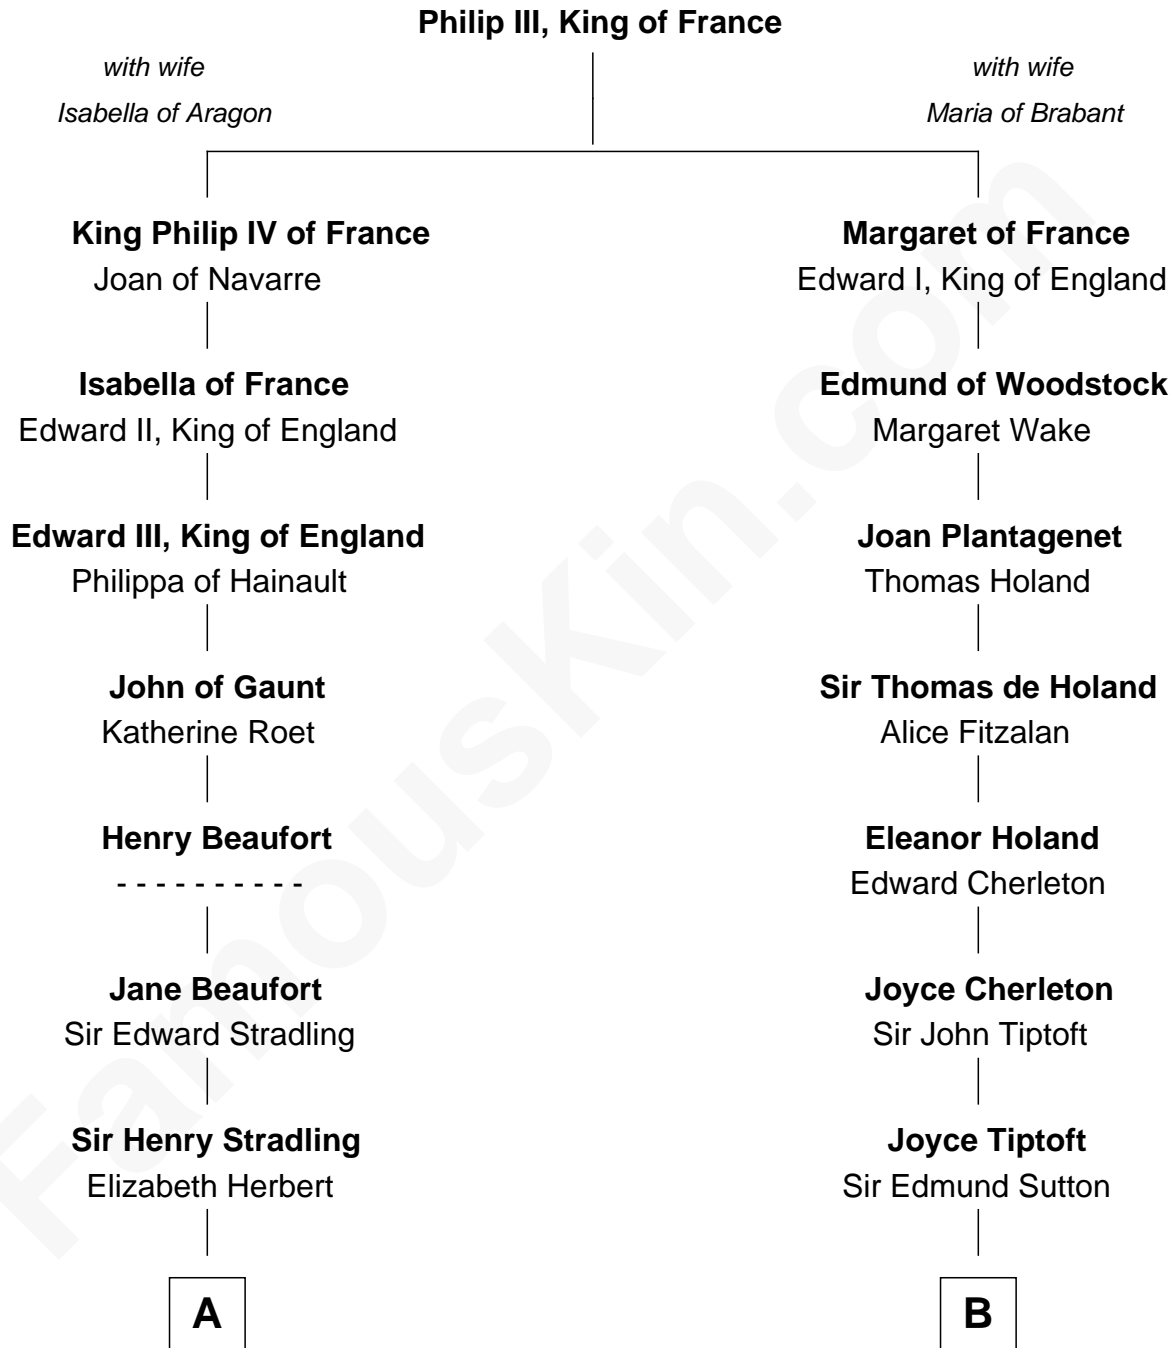

FamousKin.com
Relationship Chart of
Franklin D. Roosevelt
32nd U.S. President

16th cousin 5 times removed of
John Langdon
Signer of the U.S. Constitution

C

—
Rebecca Smith

John Aspinwall

—
John Aspinwall

Susan Howland

—
Mary Rebecca Aspinwall

Isaac Daniel Roosevelt

—
James Roosevelt

Sara Delano

—
Franklin D. Roosevelt

32nd U.S. President

FamousKin.com