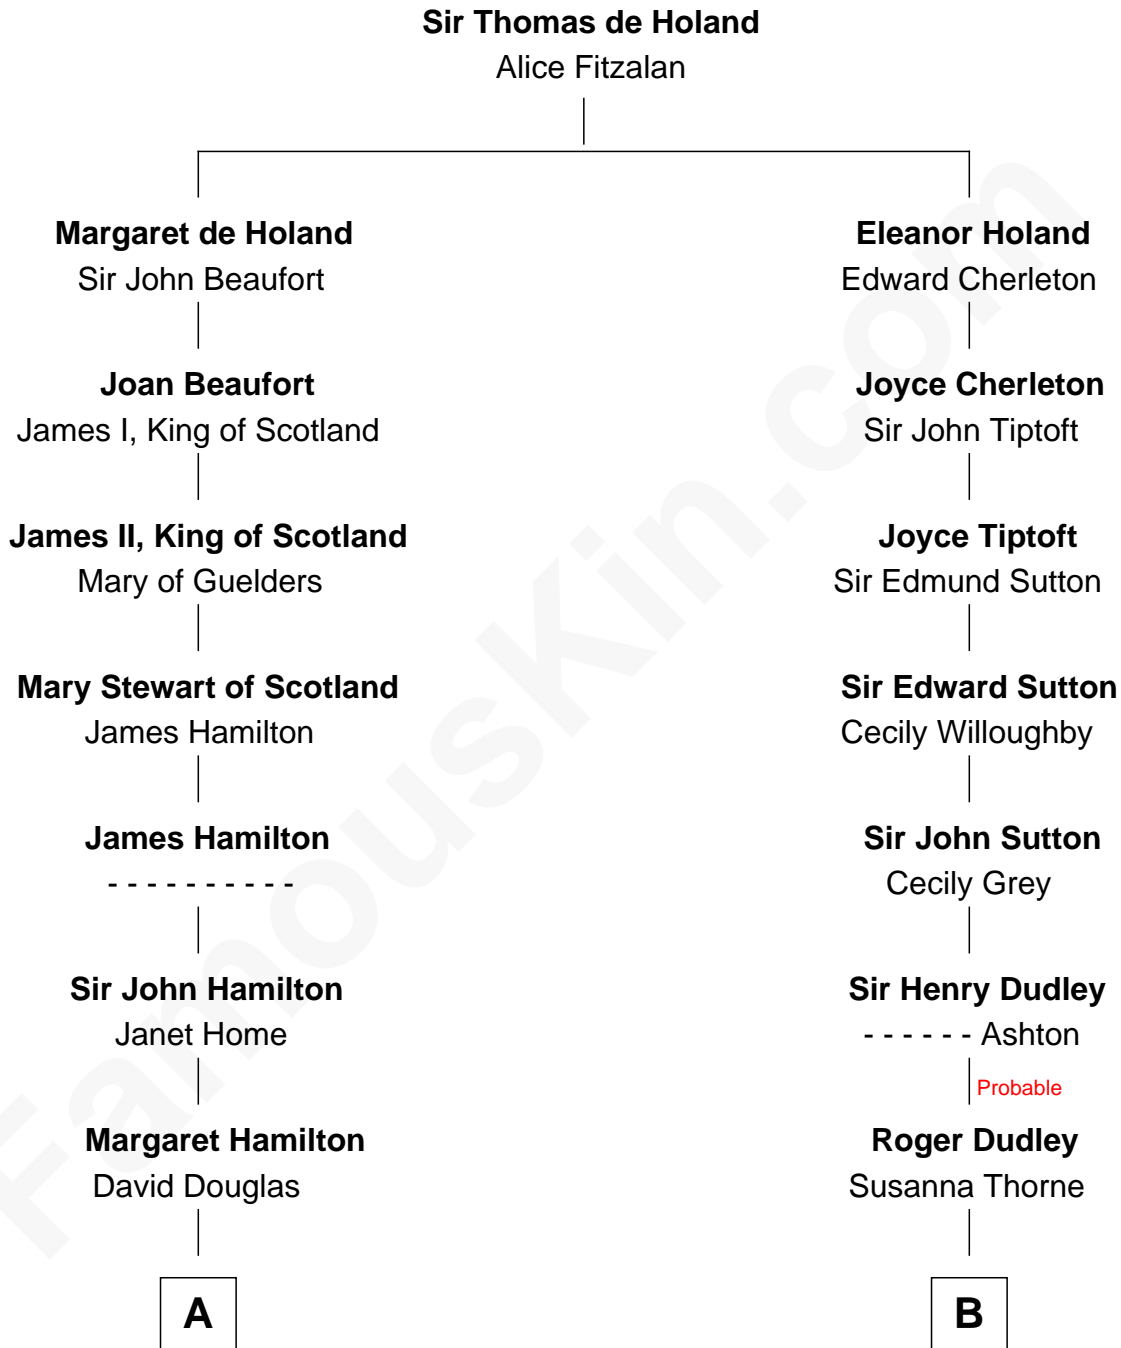

**FamousKin.com**  
**Relationship Chart of**  
**Franklin D. Roosevelt**  
*32nd U.S. President*

**12th cousin 7 times removed of**  
**John Langdon**  
*Signer of the U.S. Constitution*

**C**

—  
**Catharine Robbins Lyman**

Warren Delano

—  
**Sara Delano**

James Roosevelt

—  
**Franklin D. Roosevelt**

*32nd U.S. President*

FamousKin.com