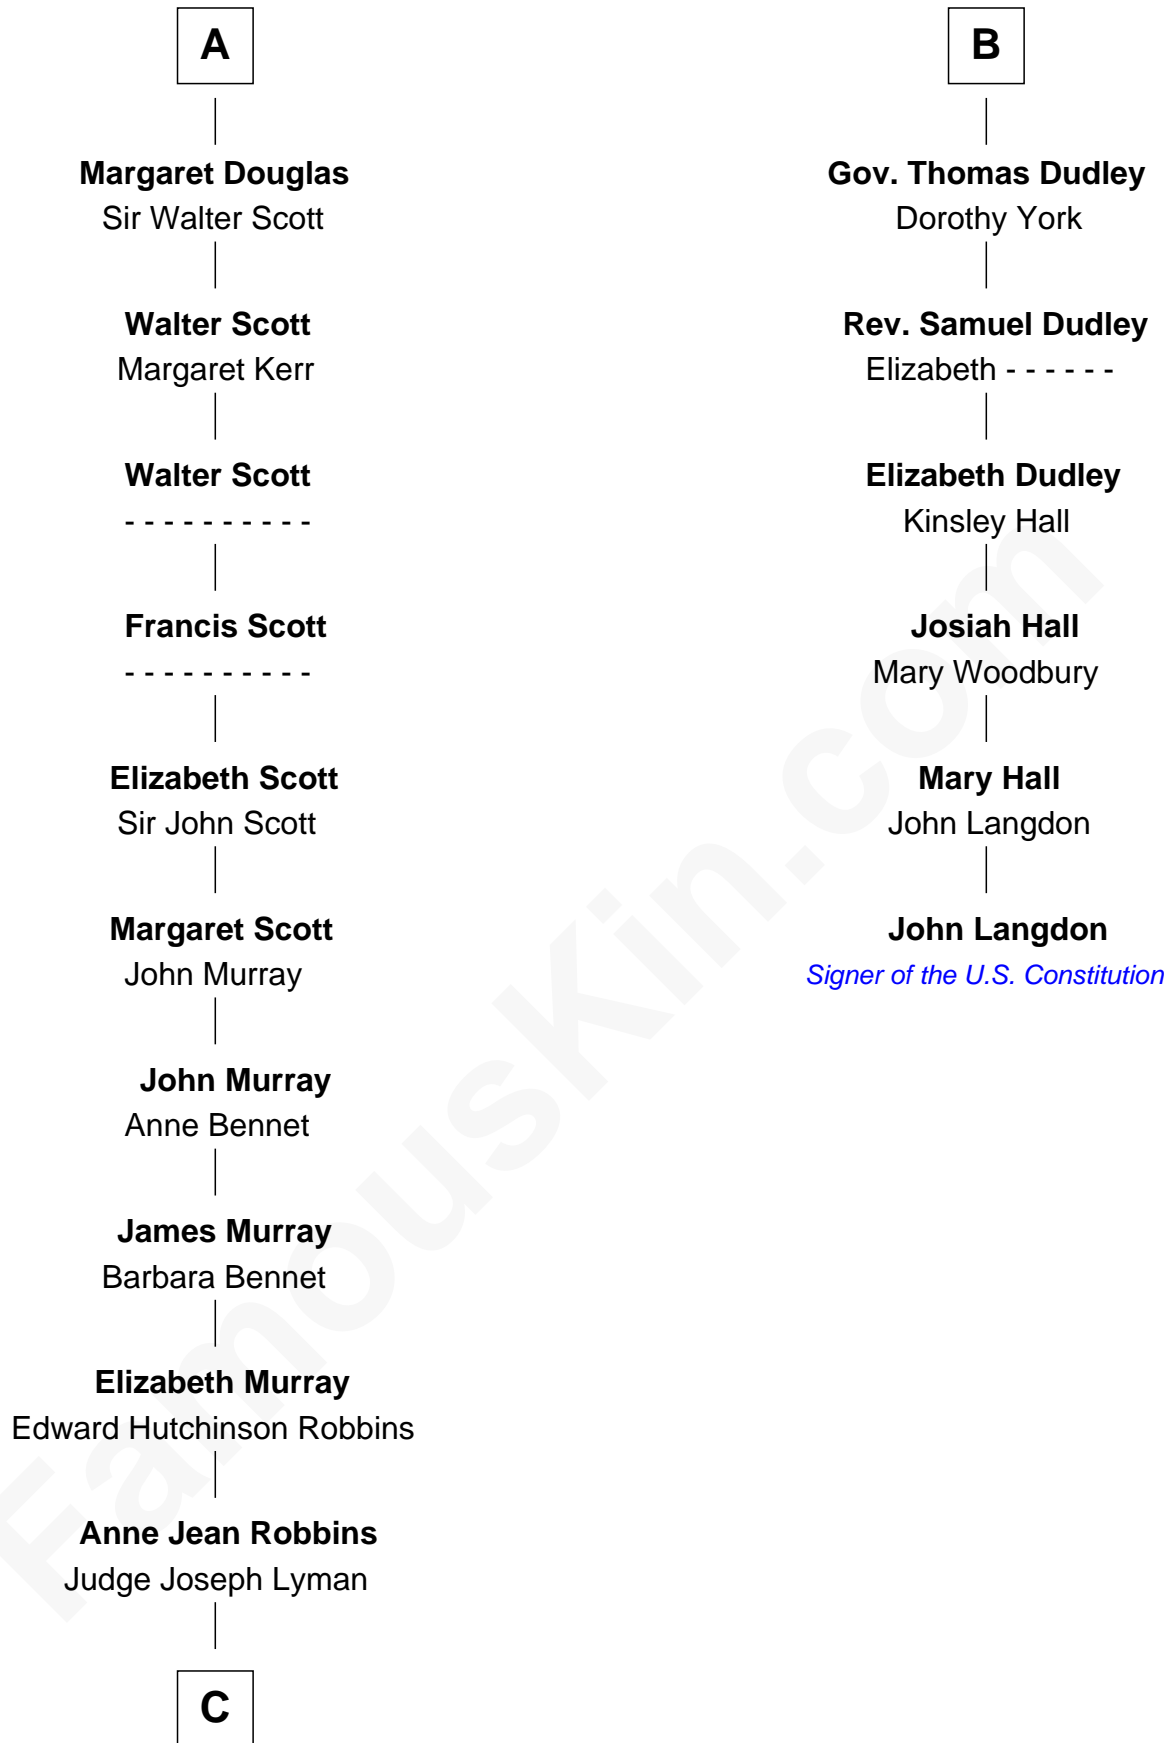

**FamousKin.com**  
**Relationship Chart of**  
**Franklin D. Roosevelt**  
*32nd U.S. President*

**12th cousin 7 times removed of**  
**John Langdon**  
*Signer of the U.S. Constitution*

**C**

—  
**Catharine Robbins Lyman**

Warren Delano

—  
**Sara Delano**

James Roosevelt

—  
**Franklin D. Roosevelt**

*32nd U.S. President*

FamousKin.com