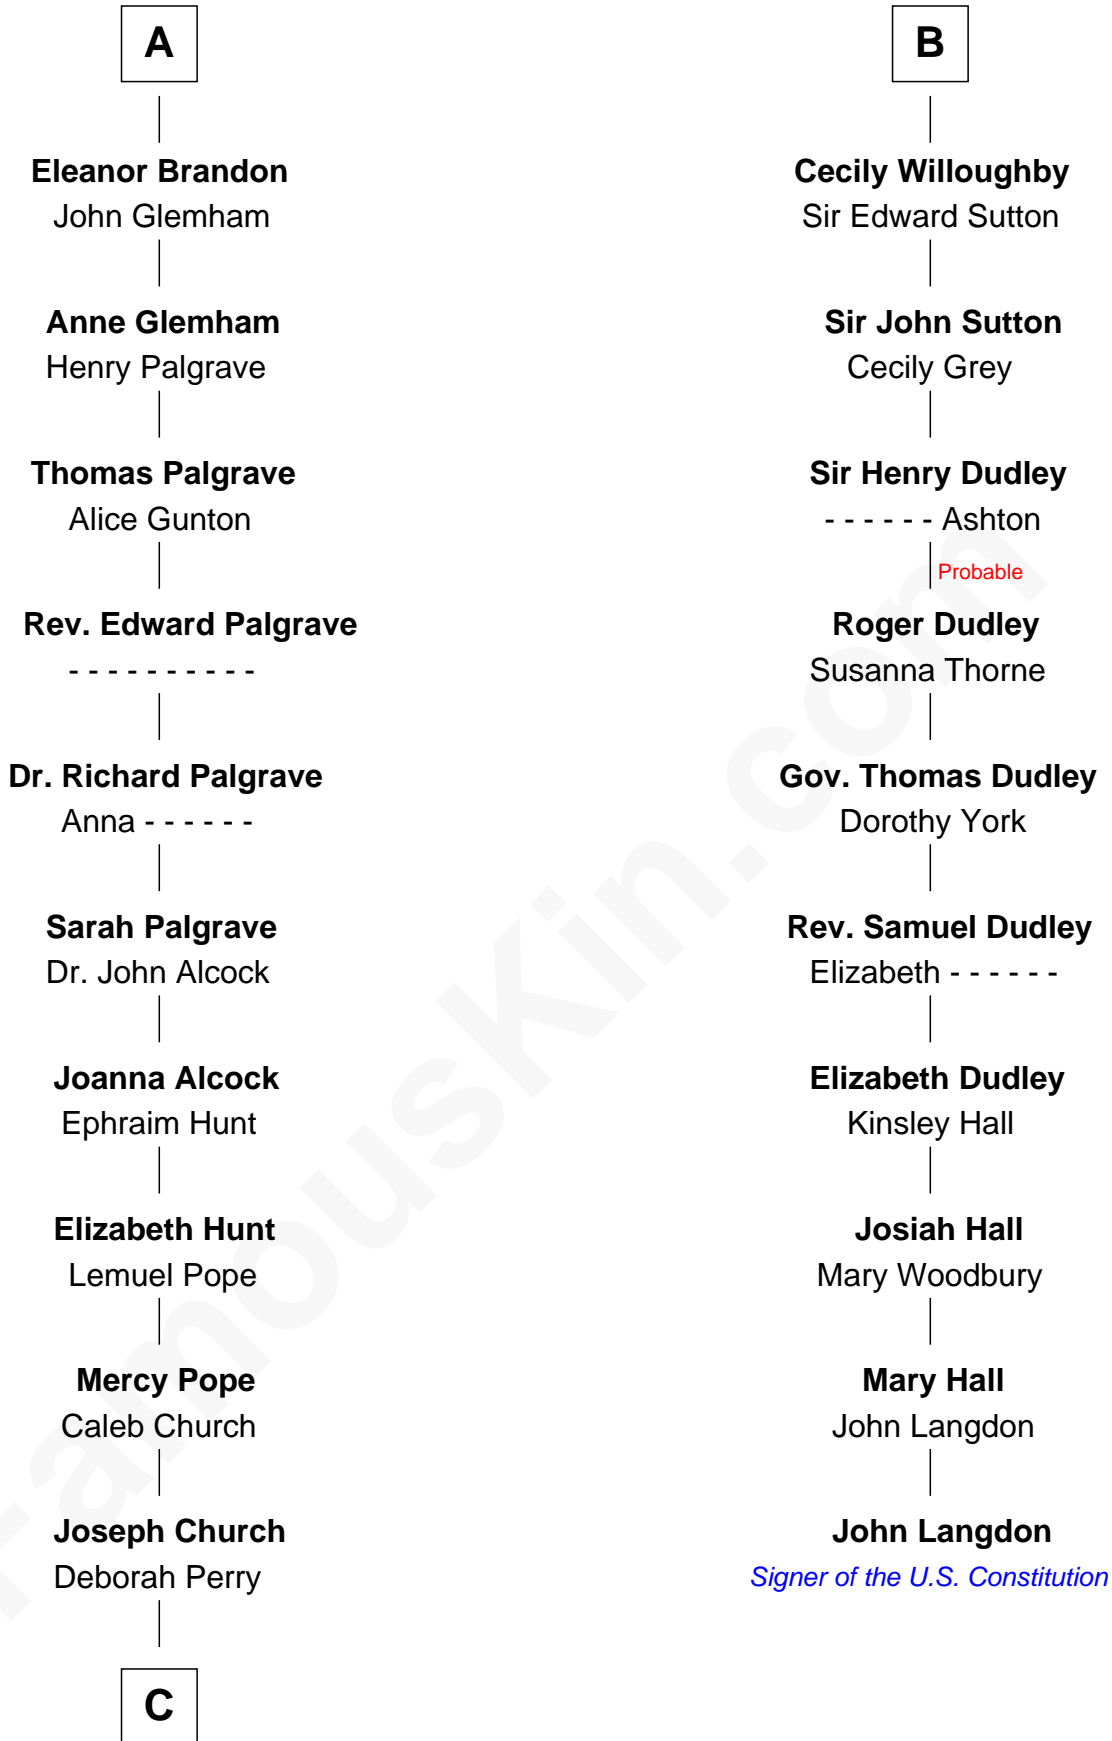

FamousKin.com
Relationship Chart of
Franklin D. Roosevelt
32nd U.S. President

16th cousin 4 times removed of
John Langdon
Signer of the U.S. Constitution

Ferdinand III, King of Castile
 Joanna of Ponthieu

C

—
Deborah P. Church

Warren Delano

—
Warren Delano

Catharine Robbins Lyman

—
Sara Delano

James Roosevelt

—
Franklin D. Roosevelt

32nd U.S. President

FamousKin.com