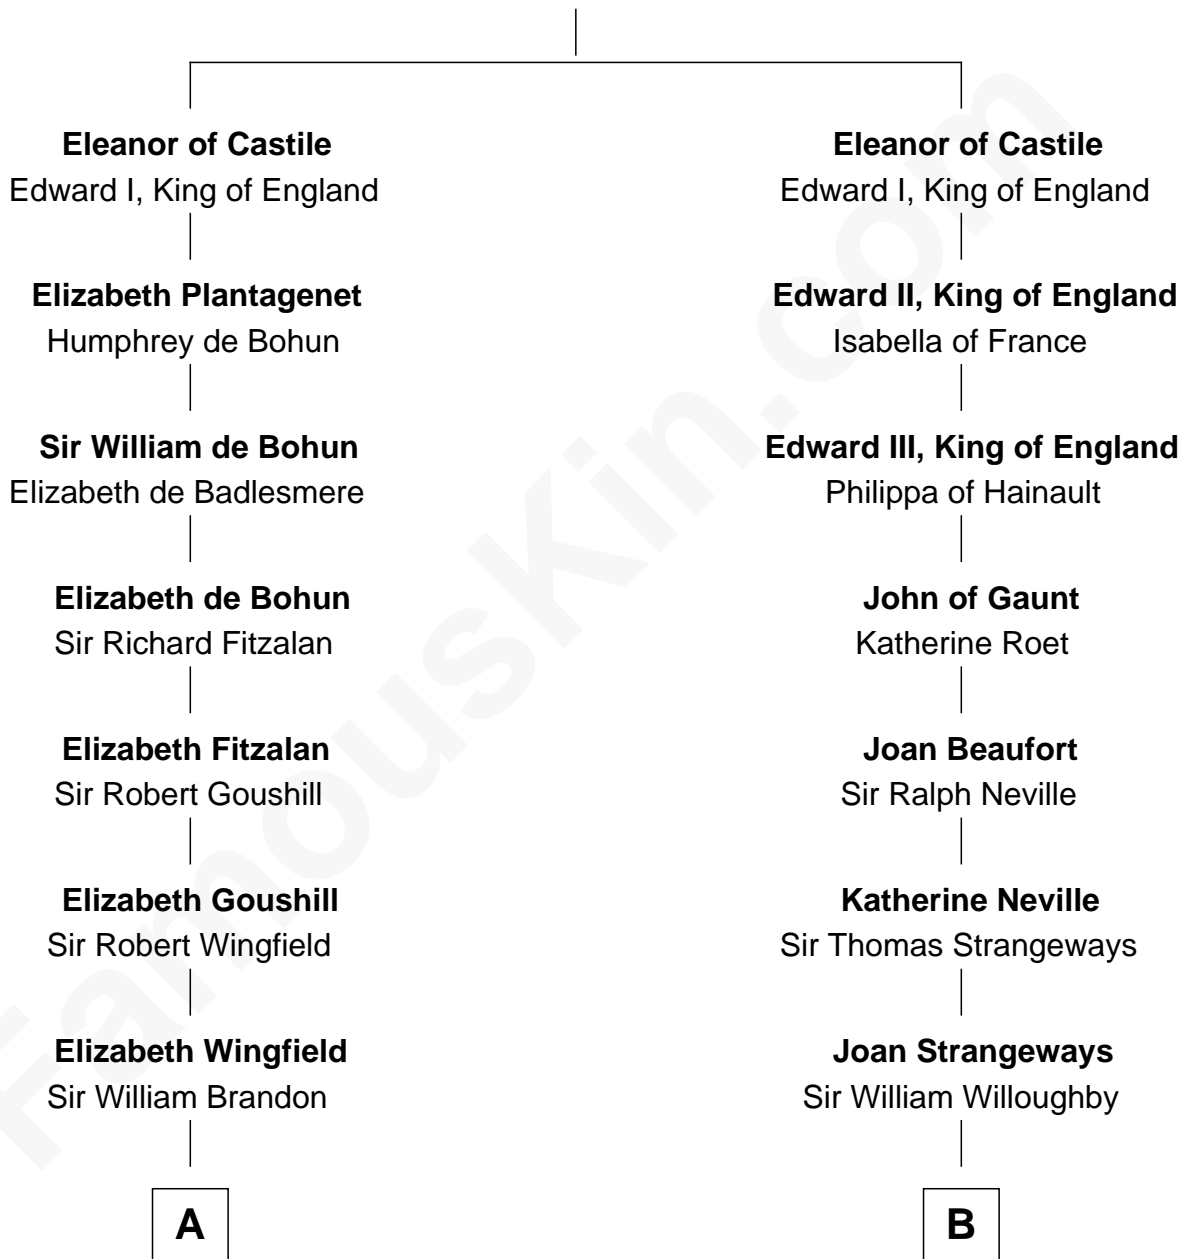

FamousKin.com
Relationship Chart of
Franklin D. Roosevelt
32nd U.S. President

16th cousin 4 times removed of
John Langdon
Signer of the U.S. Constitution

Ferdinand III, King of Castile
 Joanna of Ponthieu

C

—
Deborah P. Church

Warren Delano

—
Warren Delano

Catharine Robbins Lyman

—
Sara Delano

James Roosevelt

—
Franklin D. Roosevelt

32nd U.S. President

FamousKin.com