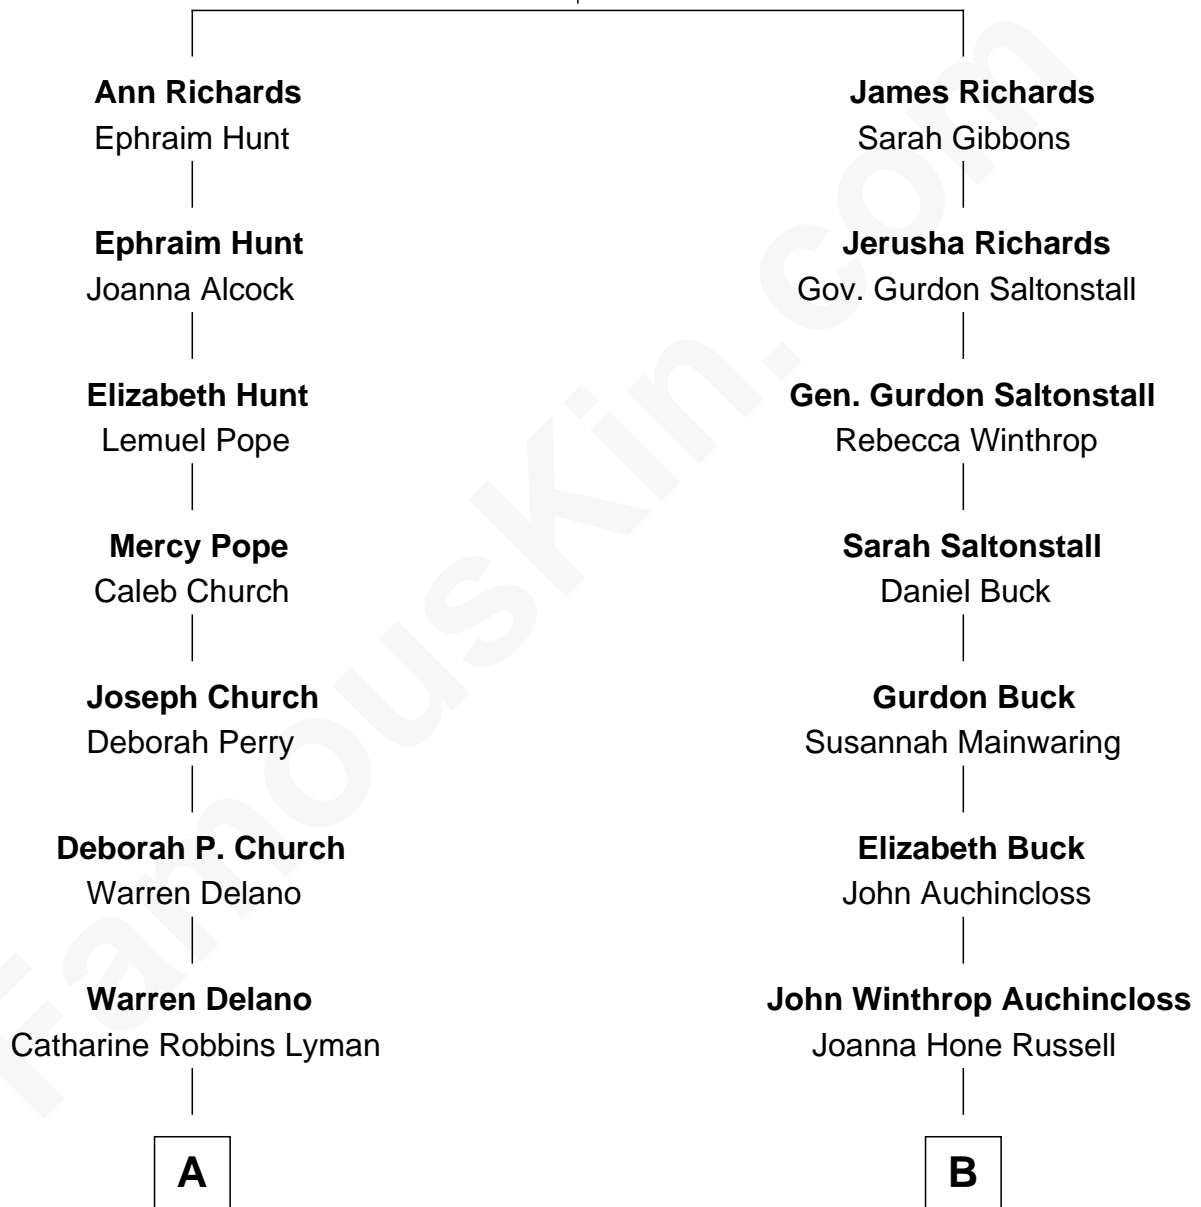

FamousKin.com
Relationship Chart of
Franklin D. Roosevelt
32nd U.S. President

8th cousin of

Louis Auchincloss
Author

Thomas Richards
 Welthian - - - - -

FamousKin.com