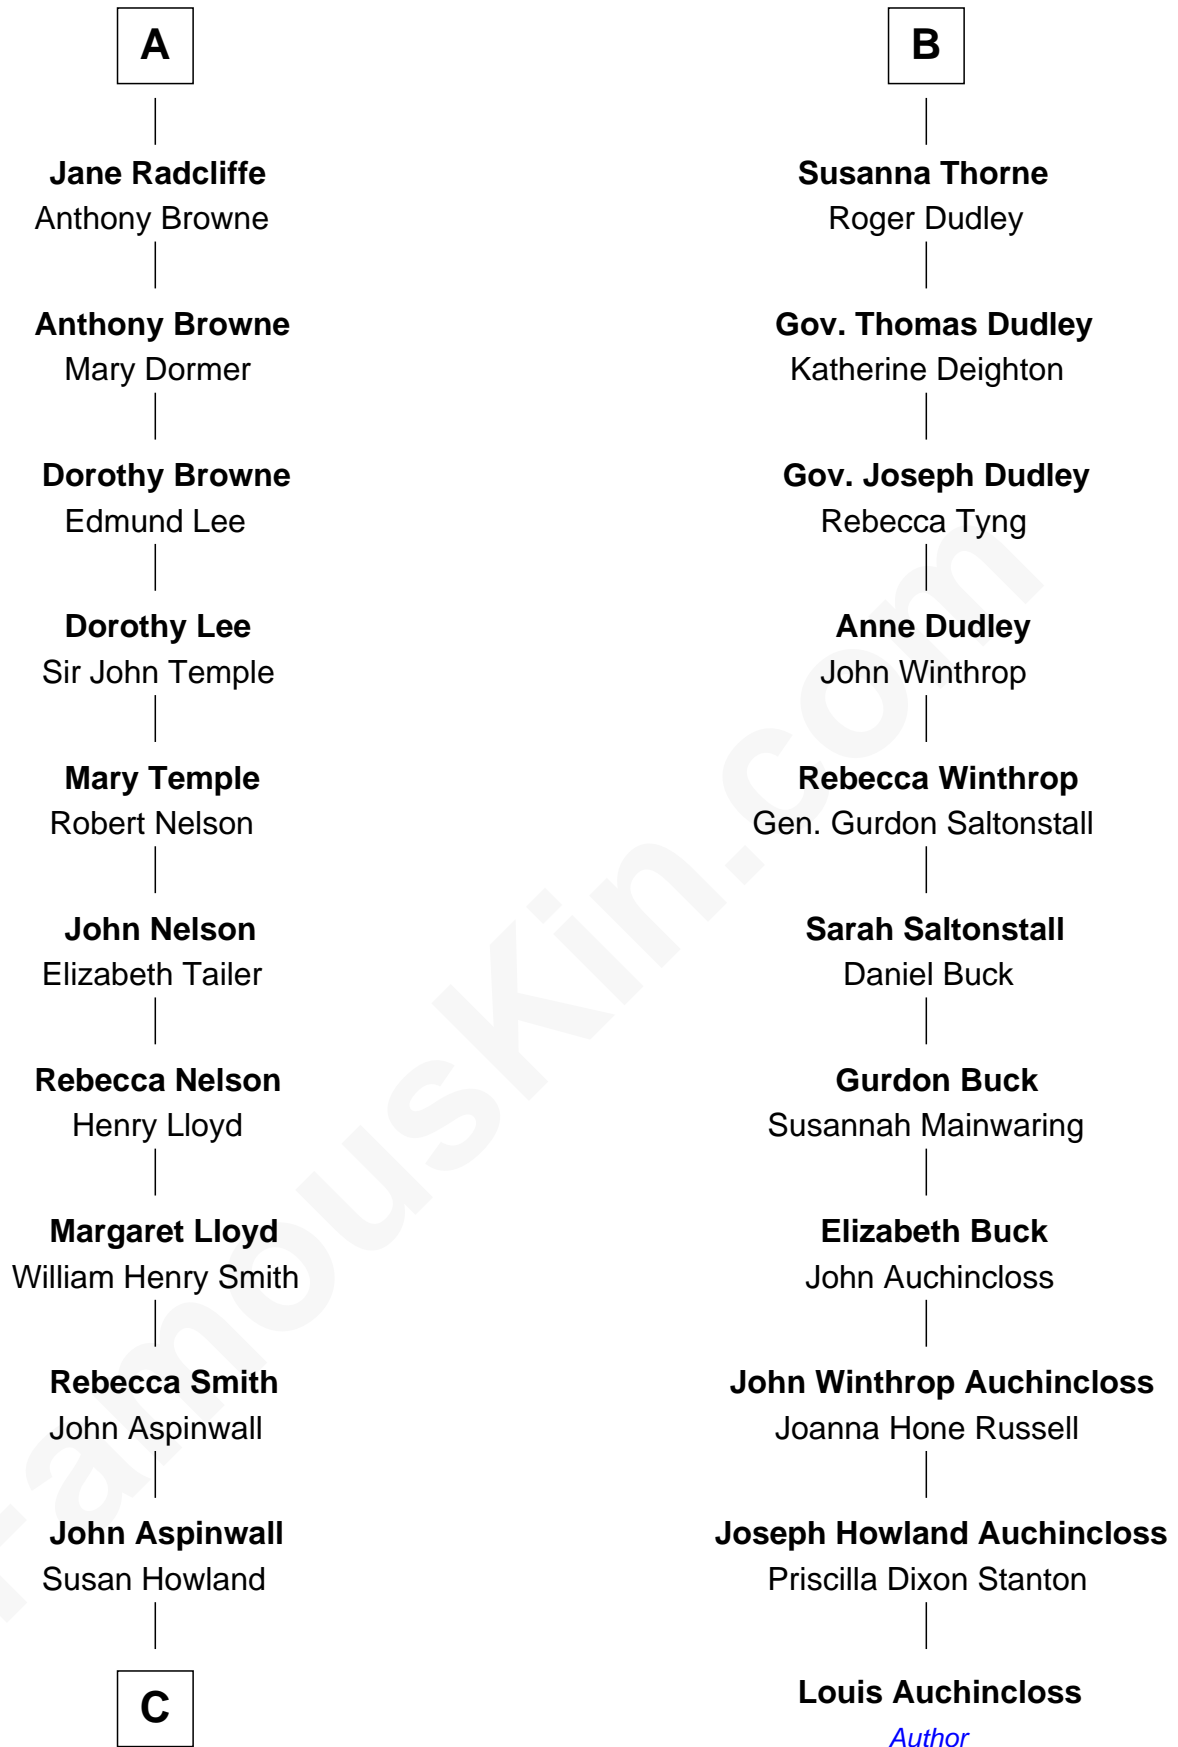

FamousKin.com
Relationship Chart of
Franklin D. Roosevelt
32nd U.S. President

17th cousin 2 times removed of
Louis Auchincloss
Author

C

—
Mary Rebecca Aspinwall

Isaac Daniel Roosevelt

—
James Roosevelt

Sara Delano

—
Franklin D. Roosevelt

32nd U.S. President

FamousKin.com