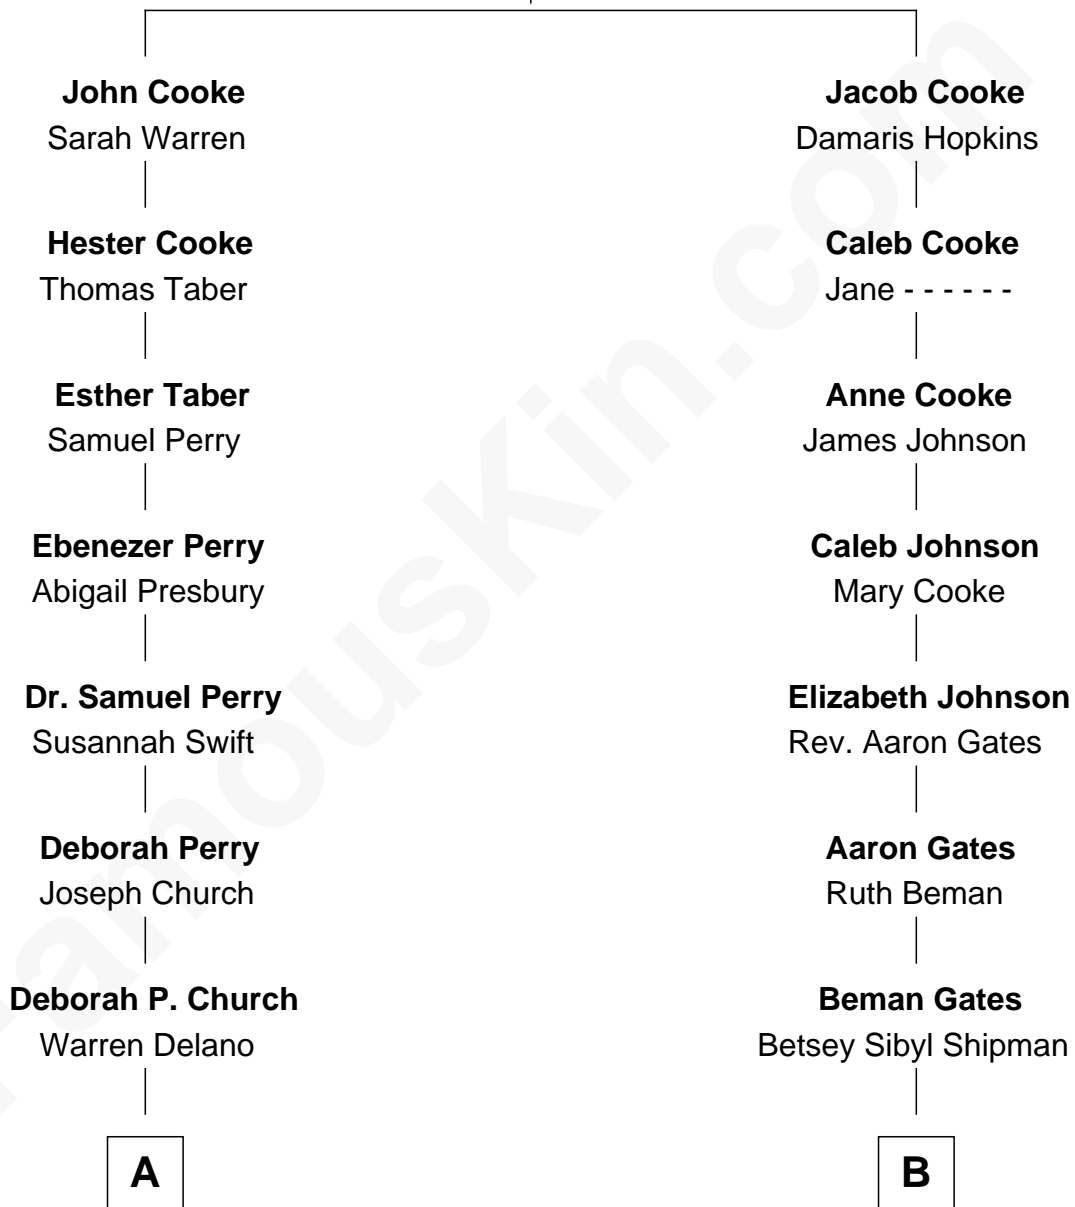

FamousKin.com
Relationship Chart of
Franklin D. Roosevelt
32nd U.S. President

8th cousin 1 time removed of
Charles Dawes
30th U.S. Vice-President

Francis Cooke
 Hester le Mahieu

A

Warren Delano
Catharine Robbins Lyman

Sara Delano
James Roosevelt

Franklin D. Roosevelt
32nd U.S. President

B

Mary Beman Gates
Brig. Gen. Rufus R. Dawes

Charles Dawes
30th U.S. Vice-President

FamousKin.com