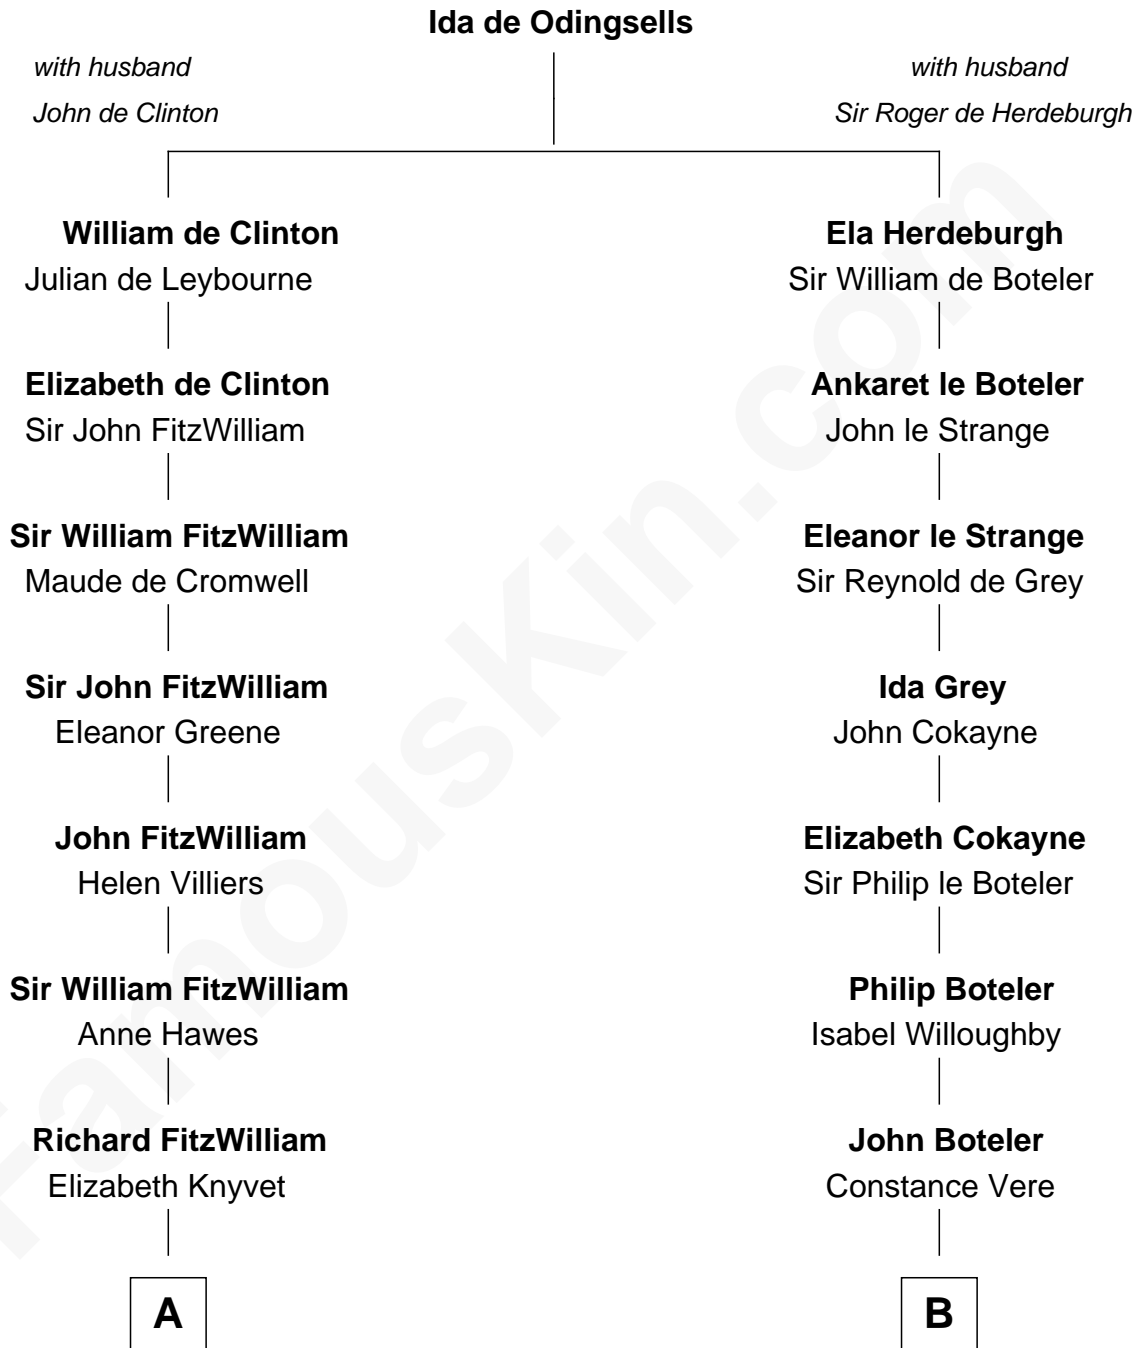

FamousKin.com
Relationship Chart of
Franklin D. Roosevelt
32nd U.S. President

18th cousin 1 time removed of
Hetty Green
"The Witch of Wall Street"

C

James Roosevelt

Sara Delano

Franklin D. Roosevelt

32nd U.S. President

D

Gideon Howland

Mehitable Howland

Abby Slocum Howland

Edward Mott Robinson

Hetty Green

"The Witch of Wall Street"

FamousKin.com