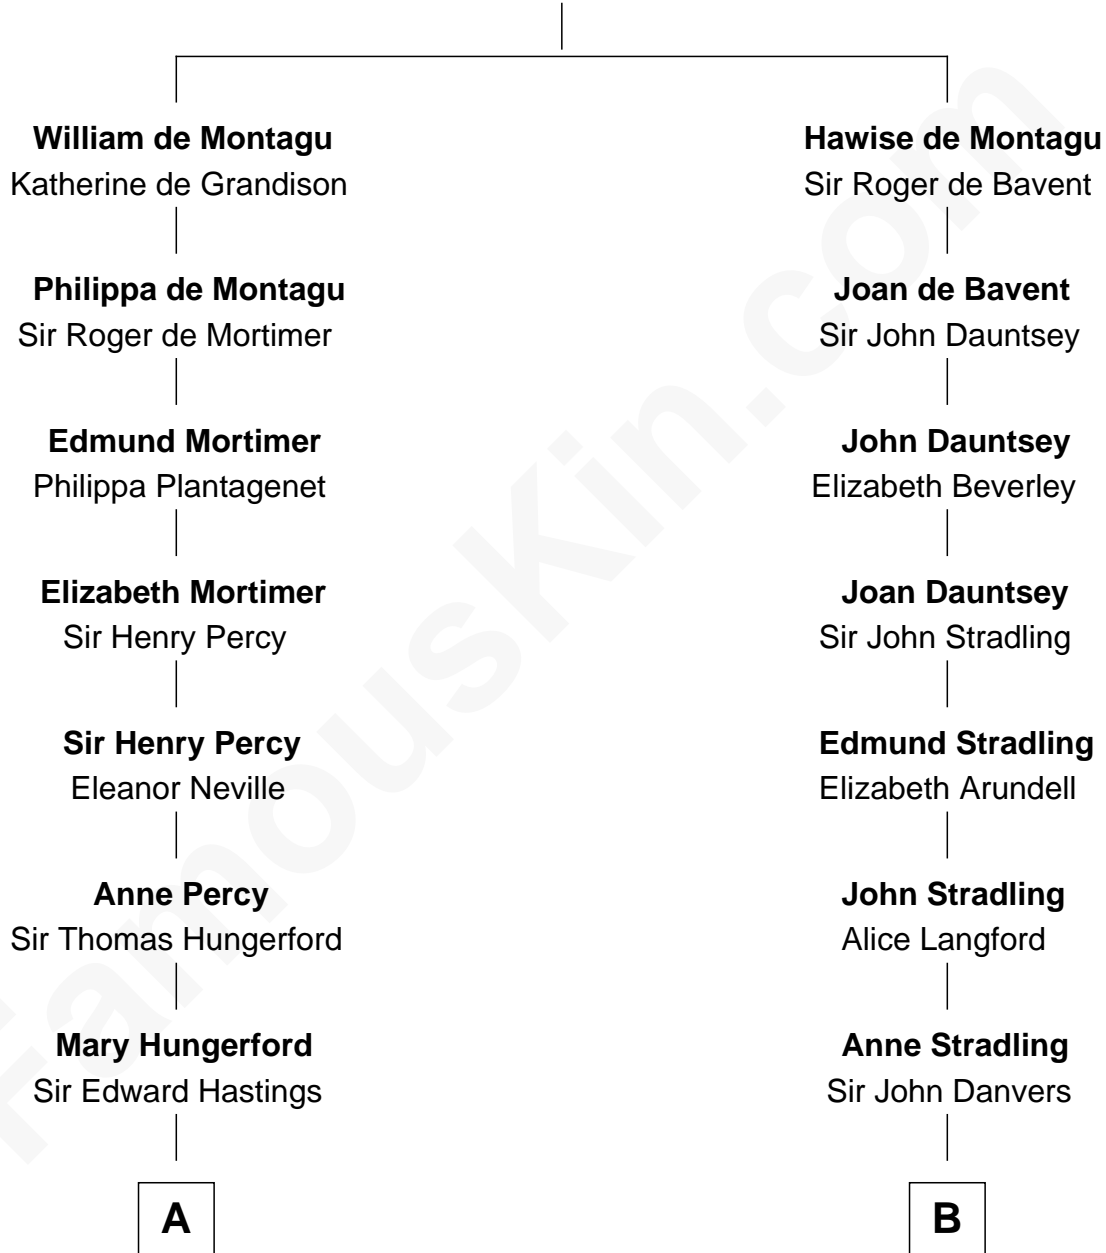

FamousKin.com
Relationship Chart of
Franklin D. Roosevelt
32nd U.S. President

18th cousin 3 times removed of
Hetty Green
"The Witch of Wall Street"

Sir William de Montagu
 Elizabeth de Montfort

C

Rebecca Smith

John Aspinwall

John Aspinwall

Susan Howland

Mary Rebecca Aspinwall

Isaac Daniel Roosevelt

James Roosevelt

Sara Delano

Franklin D. Roosevelt

32nd U.S. President

D

Abby Slocum Howland

Edward Mott Robinson

Hetty Green

"The Witch of Wall Street"

FamousKin.com